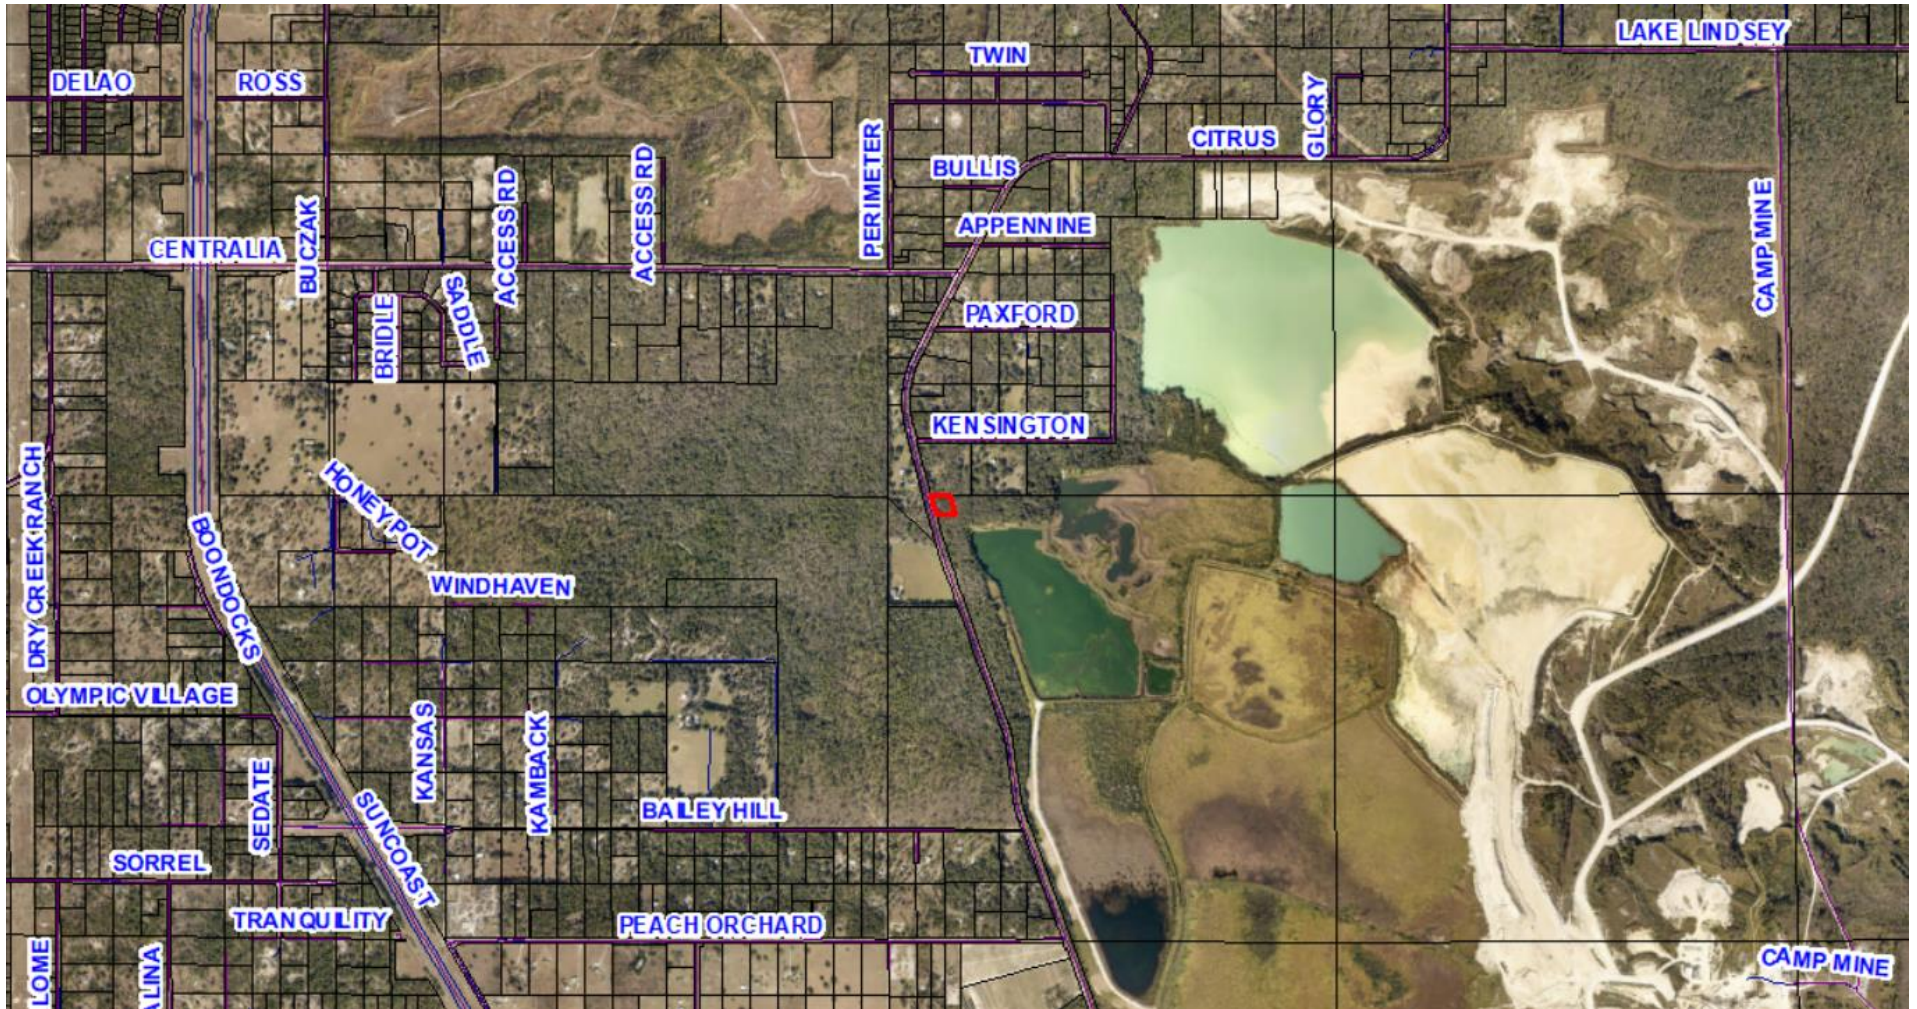

Key 105962

DELAO

ROSS

TWIN

LAKE LINDSEY

CENTRALIA

BU CZAK

BRIDLE

SADDLE

ACCESS RD

ACCESS RD

PERIMETER

BULLIS

CITRUS

GLORY

APPENNINE

PAXFORD

KENSINGTON

CAMP MINE

DRY CREEK RANCH

BOONDOCKS

HONEYPOT

WINDHAVEN

OLYMPIC VILLAGE

LOME

ALINA

CAMP MINE