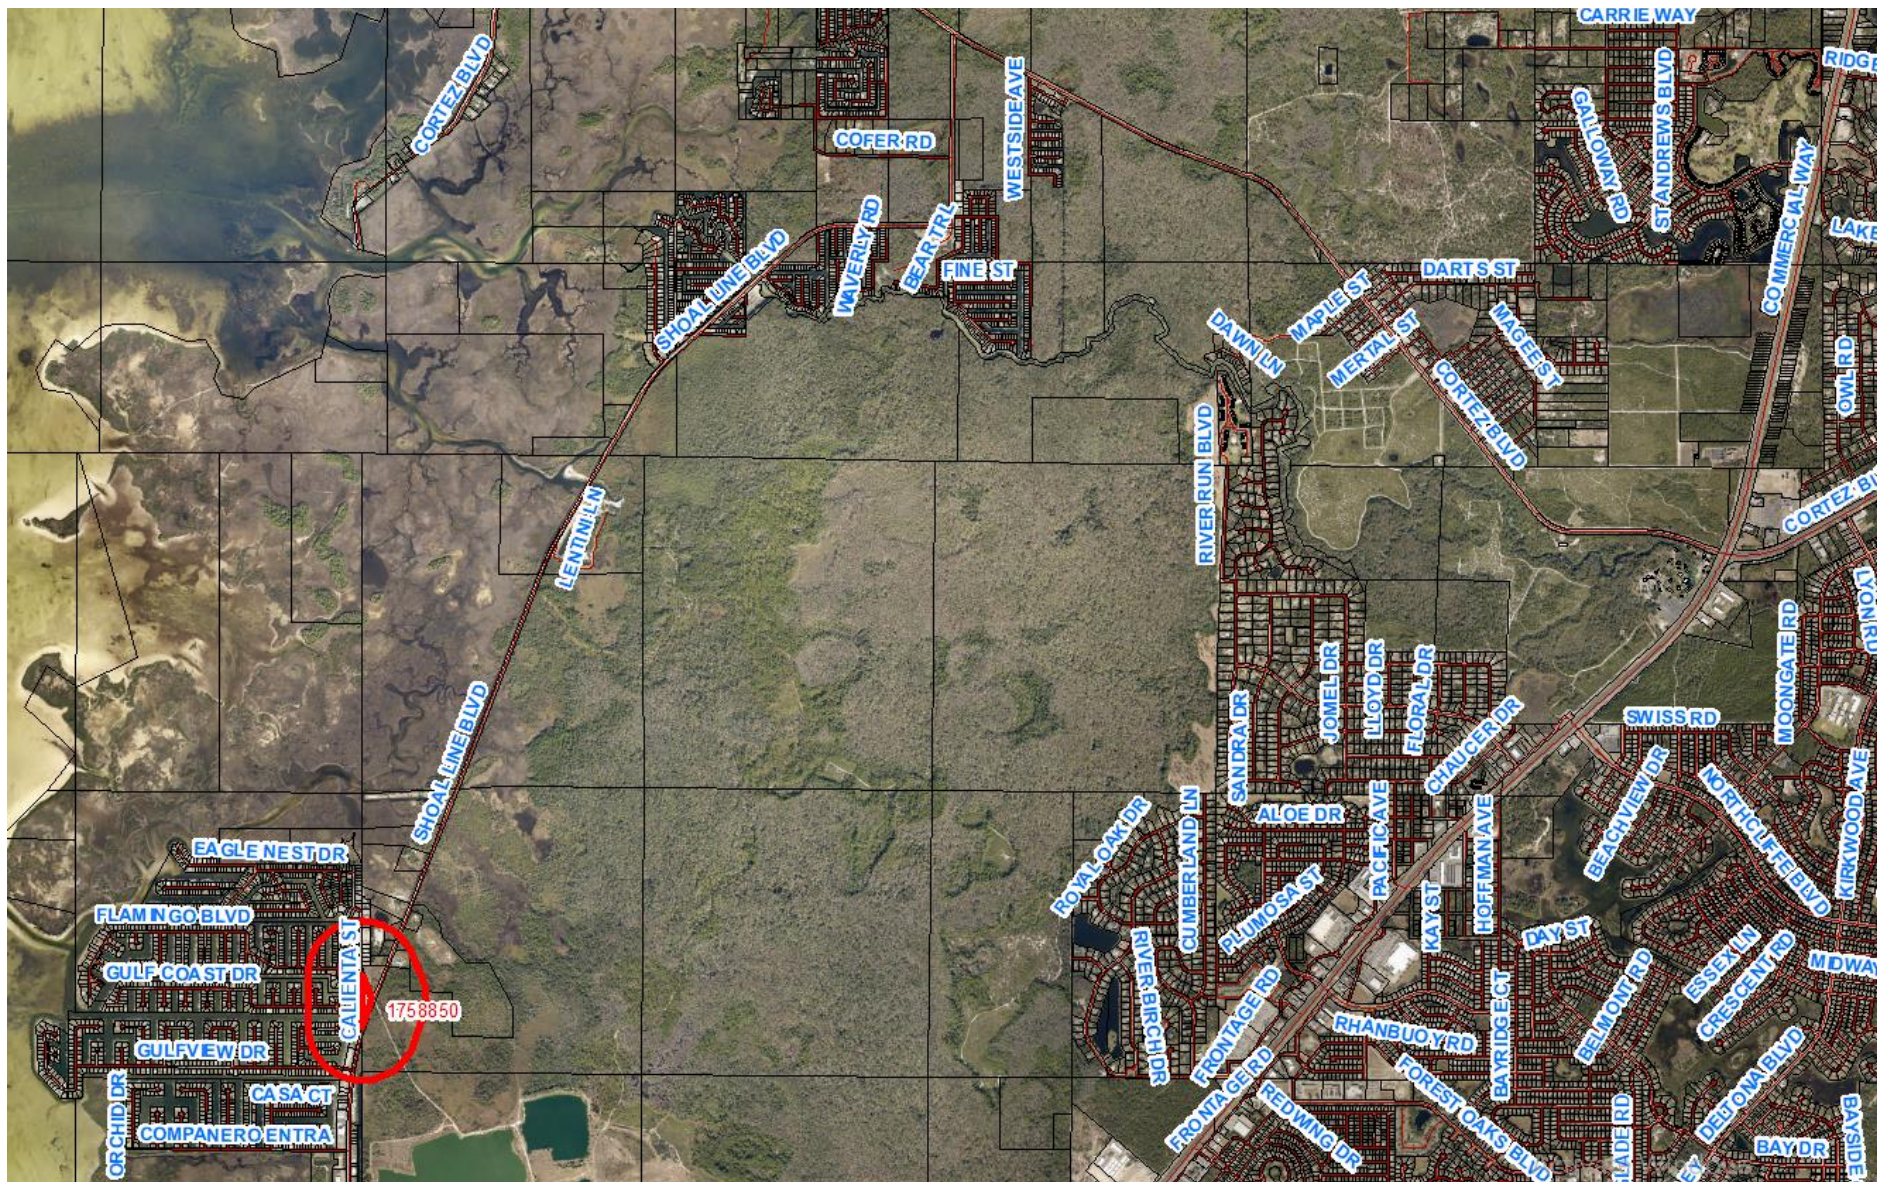

Key 1758850

CORTEZ BLVD

COFER RD

WESTSIDE AVE

CARRIE WAY

SHOAL LINE BLVD

VAVERLY RD

BEAR TRIL

FINE ST

BILLOWAY RD

ST ANDREWS BLVD

RIDGE

LAKE

COMMERCIAL WAY

DAWN LN

MAPLE ST

DARTS ST

MAGEST

LENTINI LN

RIVER RUN BLVD

MERTAL ST

CORTEZ BLVD

OWL RD

SHOAL LINE BLVD

GULF COAST DR

GULFVIEW DR

CASA CT

COMPANERO ENTRA

GALIANA ST

1758850

ROYAL OAK DR

RIVER BIRCH DR