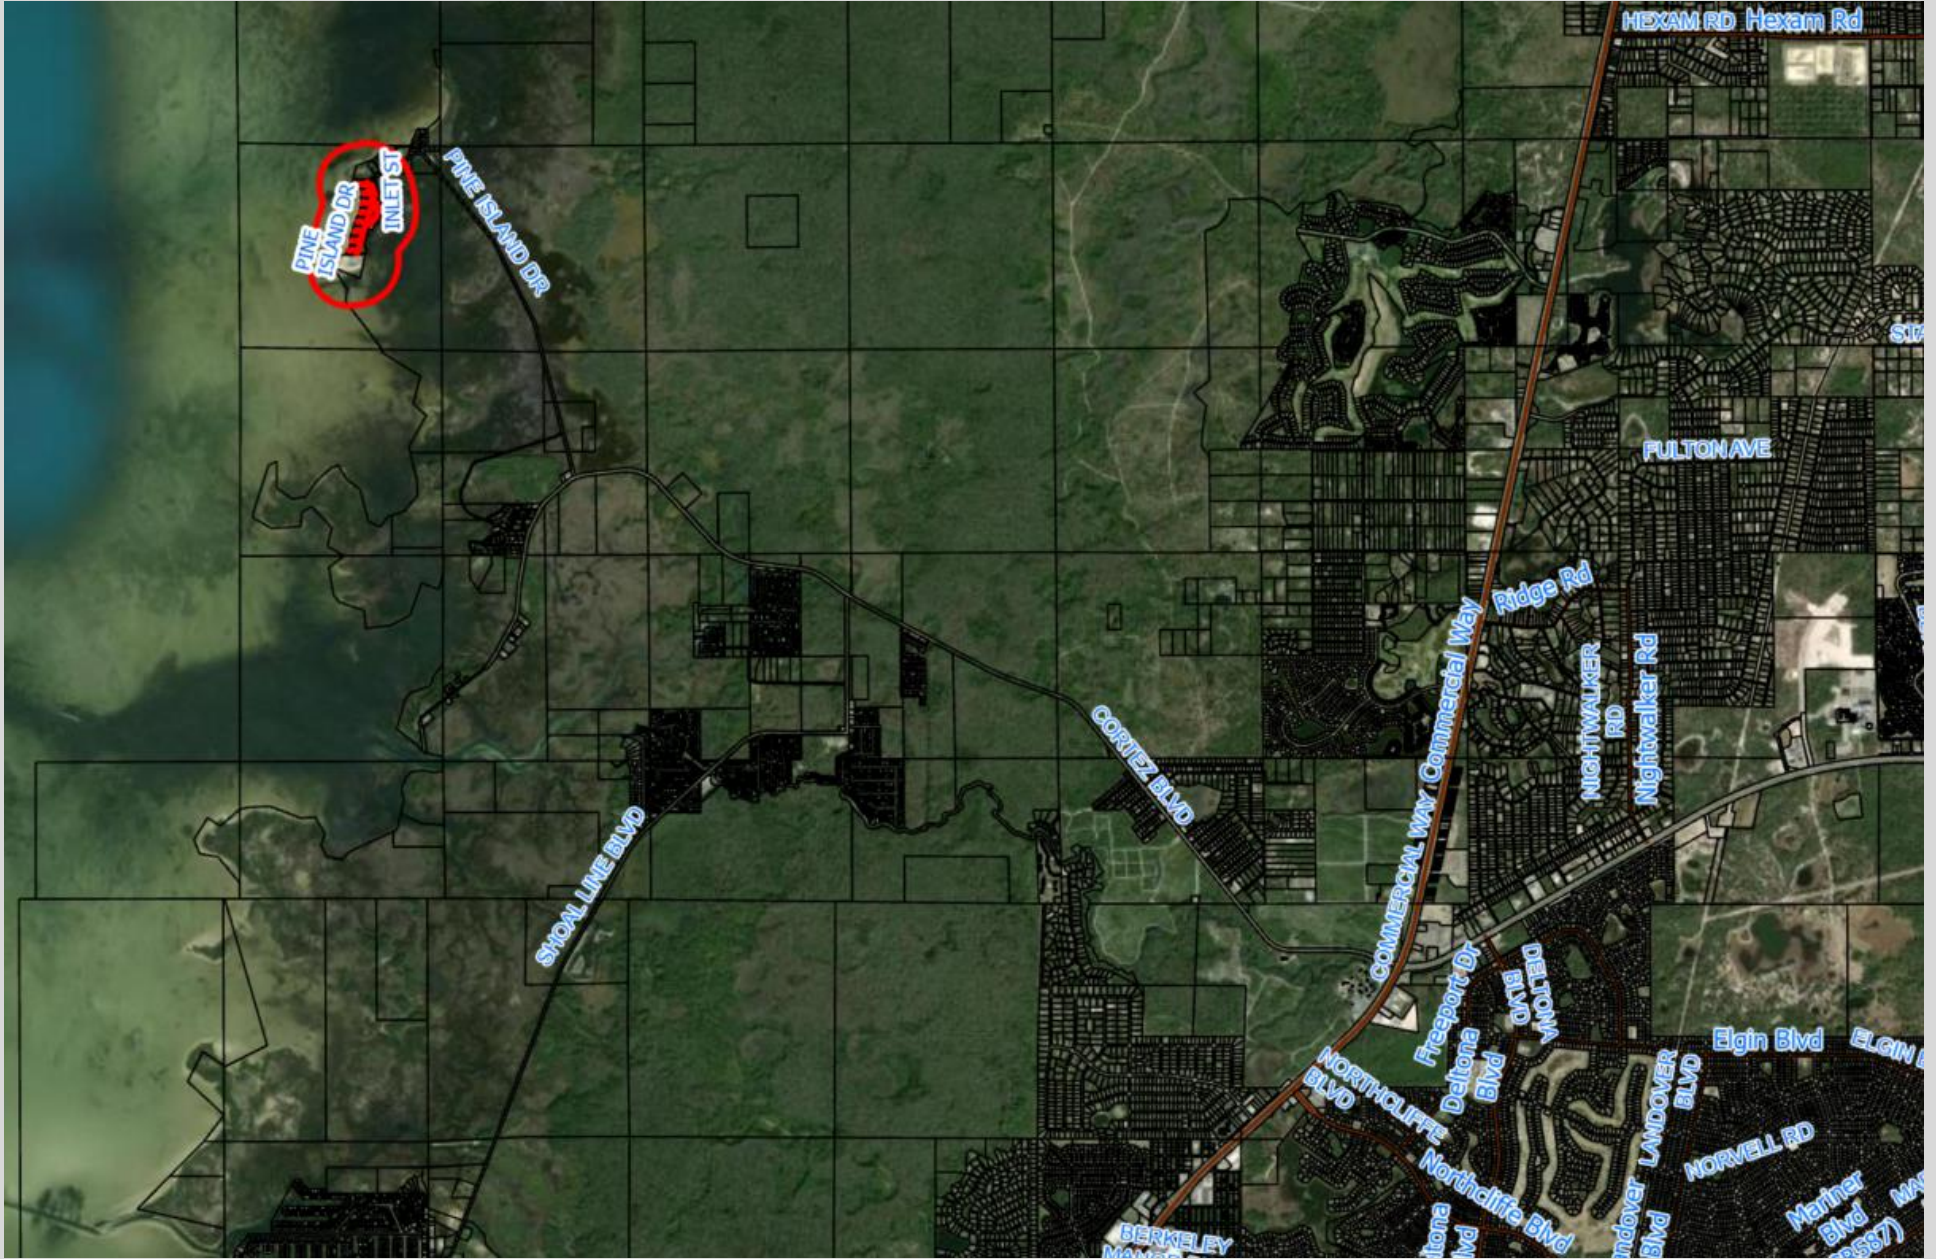

Authorized Golf Cart Area – Pine Island Beach Aerial

PINE ISLAND DR
INLET ST

PINE ISLAND DR

SHOAL LINE BLVD

CORTEZ BLVD

COMMERCIAL WAY

RIDGE RD

NIGHTWALKER RD

NIGHTWALKER RD

FULTON AVE

HEXAM RD Hexam Rd

NORTHCLIFFE BLVD

Freeport Dr

Deltona Blvd

DELTONA BLVD

Egin Blvd

NORVELL RD

LANDOVER BLVD

LANDOVER BLVD

Mariner Blvd

BERKELEY BLVD

ELGIN BLVD