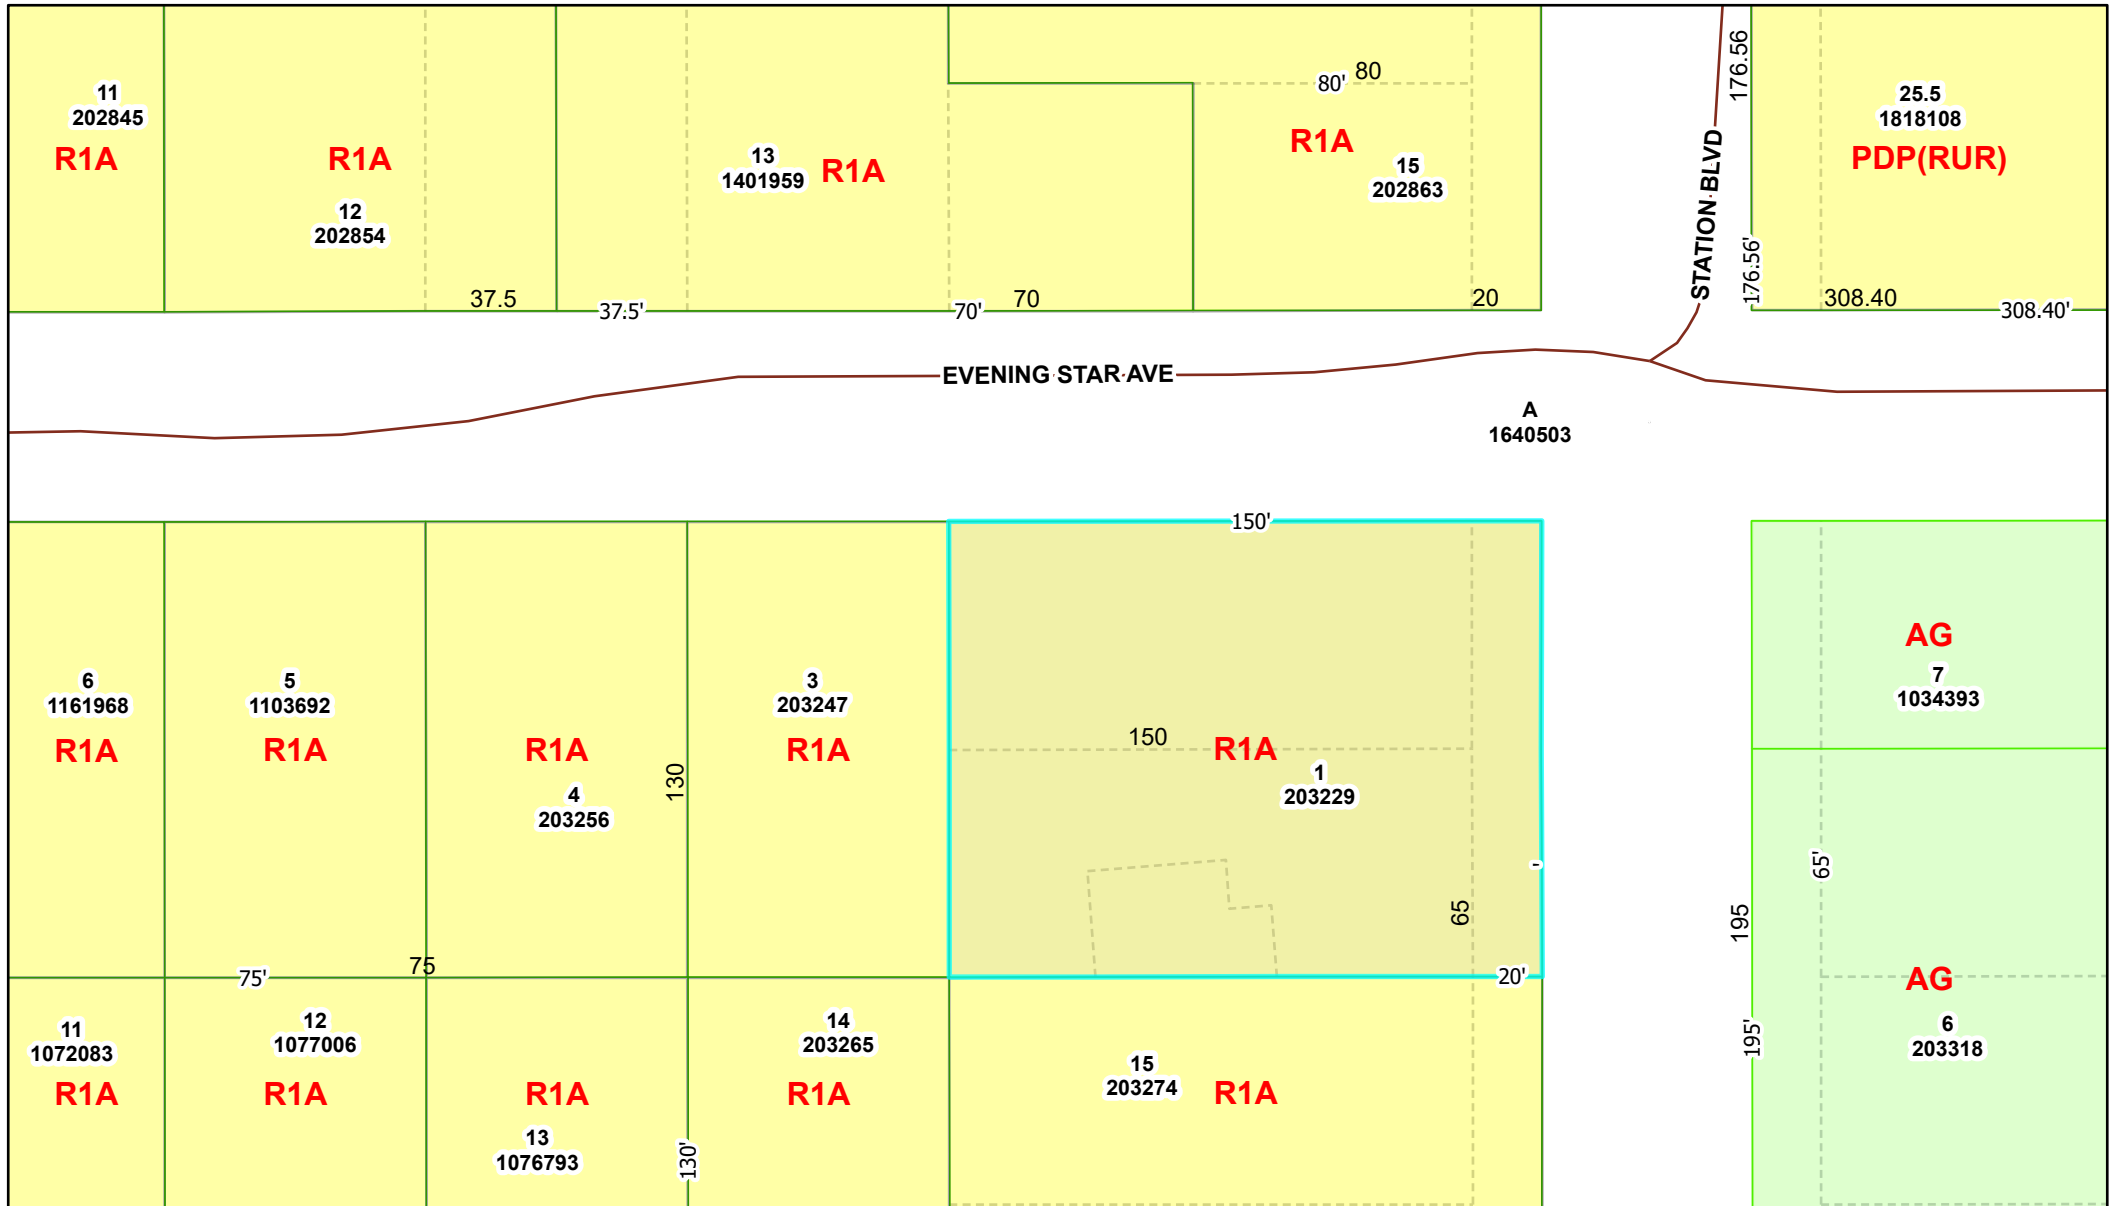

# CU-26-05 Zoning Map

3/12/2026, 2:14:48 PM

Zoning (Hernando Builders)

- Agricultural
- Residential
- Parcels

Parcels (Labels)

Parcel Dimensions

Parcel Lines (Easement Historic)

----- Historic

Cross Streets

— Streets

Sources: Esri, TomTom, Garmin, FAO, NOAA, USGS, © OpenStreetMap contributors, and the GIS User Community