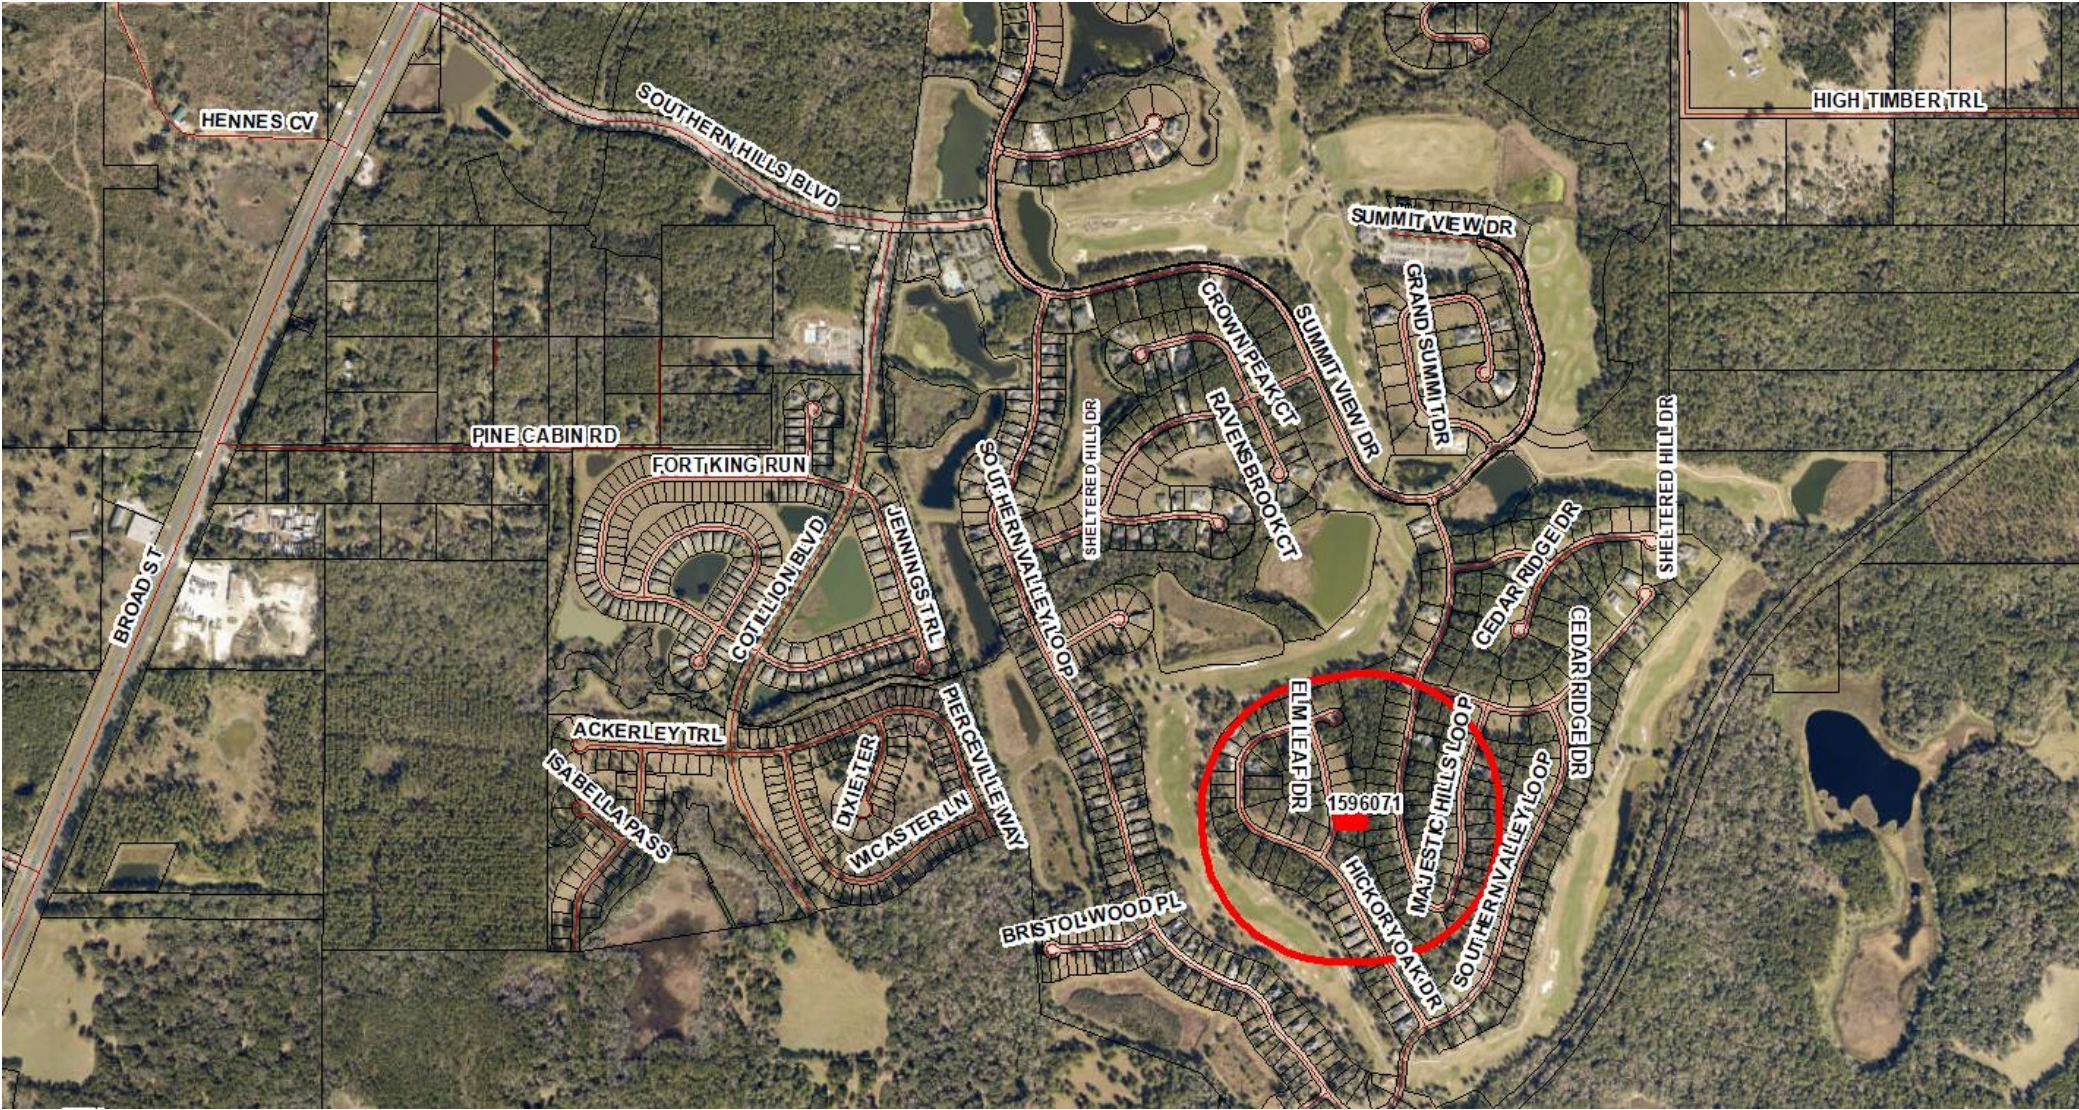

KEY 1596071 ELM LEAF DRIVE

HENNES CV

HIGH TIMBER TRL

SOUTHERN HILLS BLVD

SUMMIT VIEW DR

PINE CABIN RD

GRAND SUMMIT DR

BROAD ST

FORT KING RUN

CROWN PEAK CT

SUMMIT VIEW DR

RAVENS BROOK CT

SOUTHERN VALLEY LOOP

SHELTERED HILL DR

COTTLE LN BLVD

JENNINGS TRL

CEDAR RIDGE DR

ACKERLEY TRL

DIXIE TRL

PIERCEVILLE WAY

CEDAR RIDGE DR

ISABELLA PASS

W. CASTER LN

BRISTOLWOOD PL

ELM LEAF DR

1596071

HICKORY OAK DR

MAJESTIC HILLS LOOP

SOUTHERN VALLEY LOOP