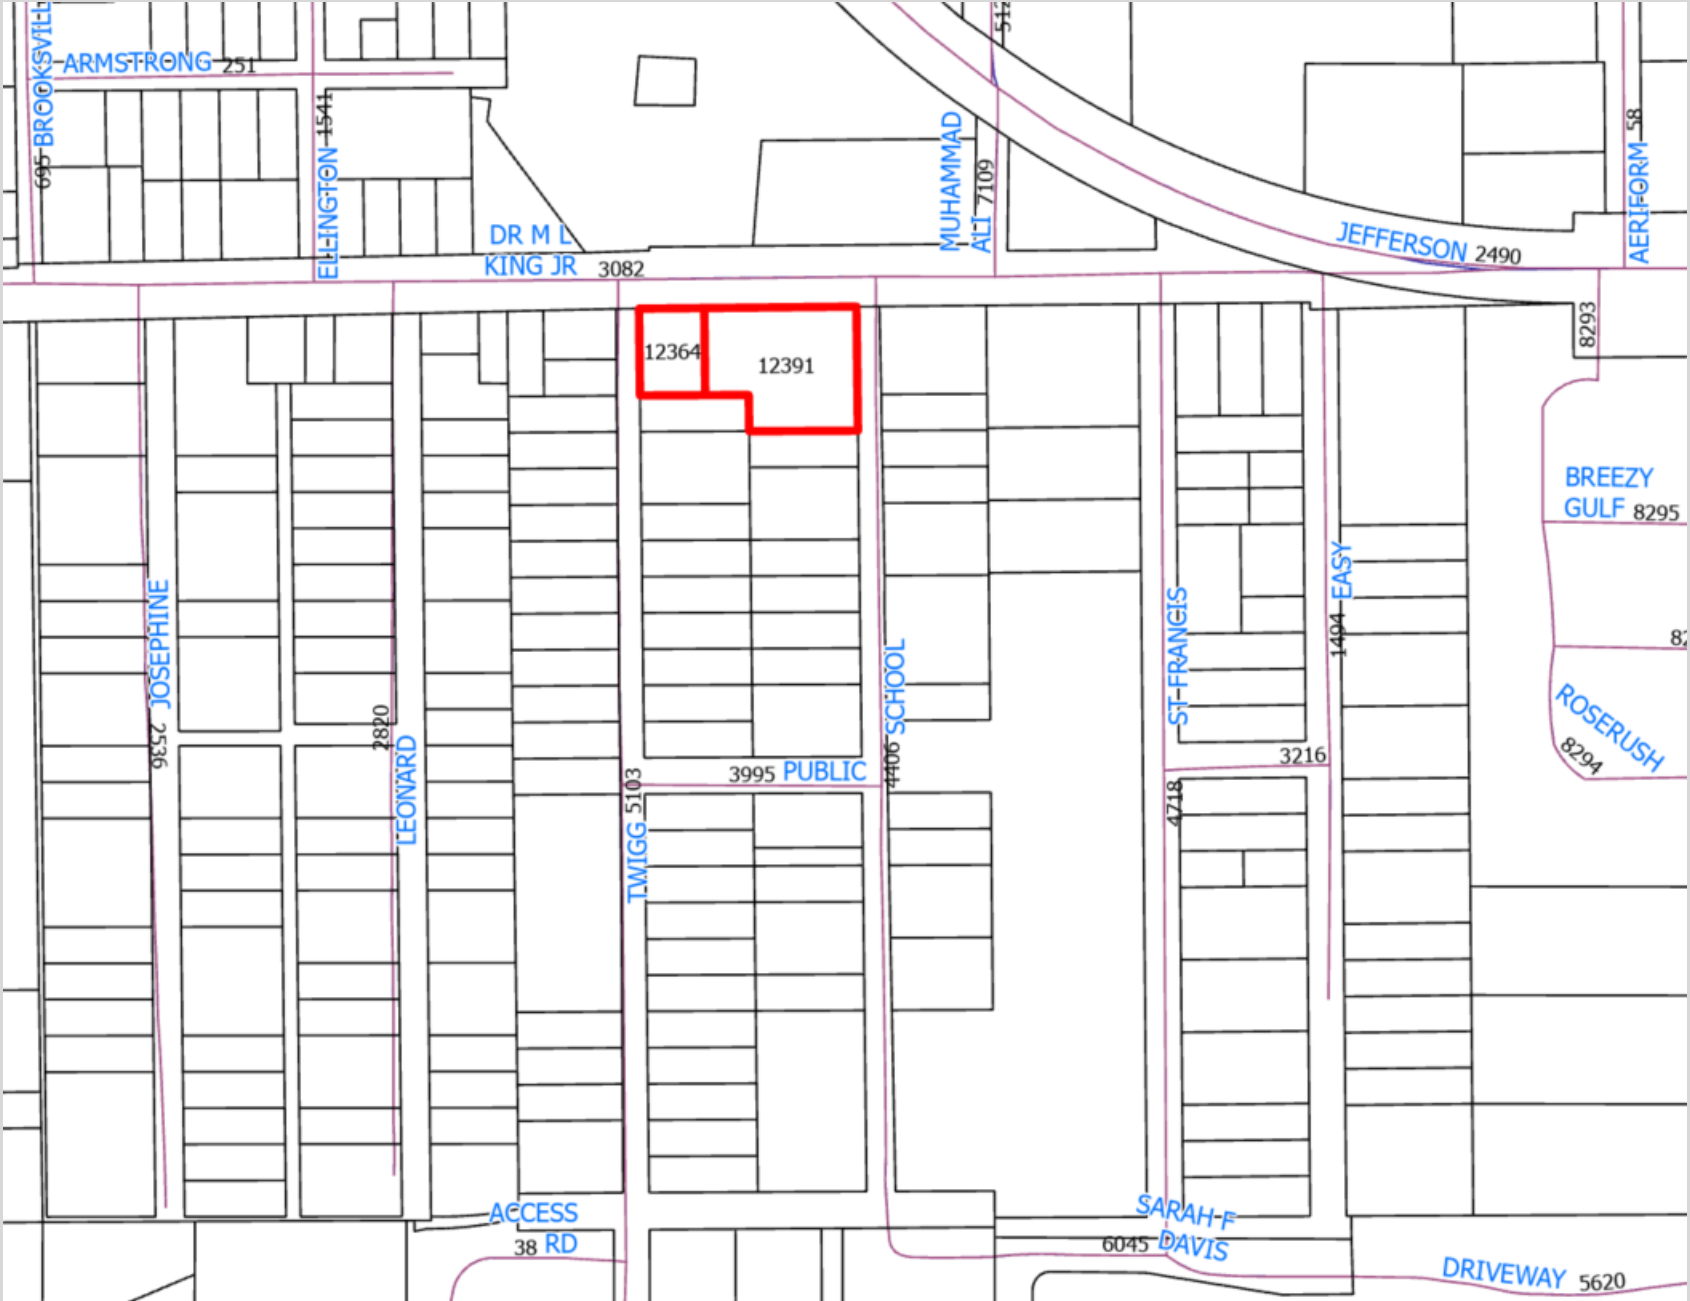

Zoom to

MAP_CODE 8382
MINERAL_RI N
MISC_DIS_1 0
MISC_DISTR 800
NONADVAL_1 162
NONADVAL_2 0
NONADVAL_3 0
NONADVAL_4 0
NONADVAL_5 0
NONADVALOR 36
OWNER_NA_1
OWNER_NAME WHITE ANTHONY DWAGNE
PARCEL_EFF 01011980
PARCEL_KEY 12364
PARCEL_NUM R26 122 19 0460 0000 0030

[Zoom to](#) ...

E DR M L KING JR BLVD

E DR M L KING JR

TWIGG ST

SCHOOL ST

100ft

POWER

533,221.68E 1,531,549.61N ftUS

North Brooksville

Brooksville Country Club

May-Stringer House

Brooksville

Tom Varn Park

1885 Brooksville Train Depot

Frederick Kelly Elks Lodge #1270
Permanently closed

South Brooksville