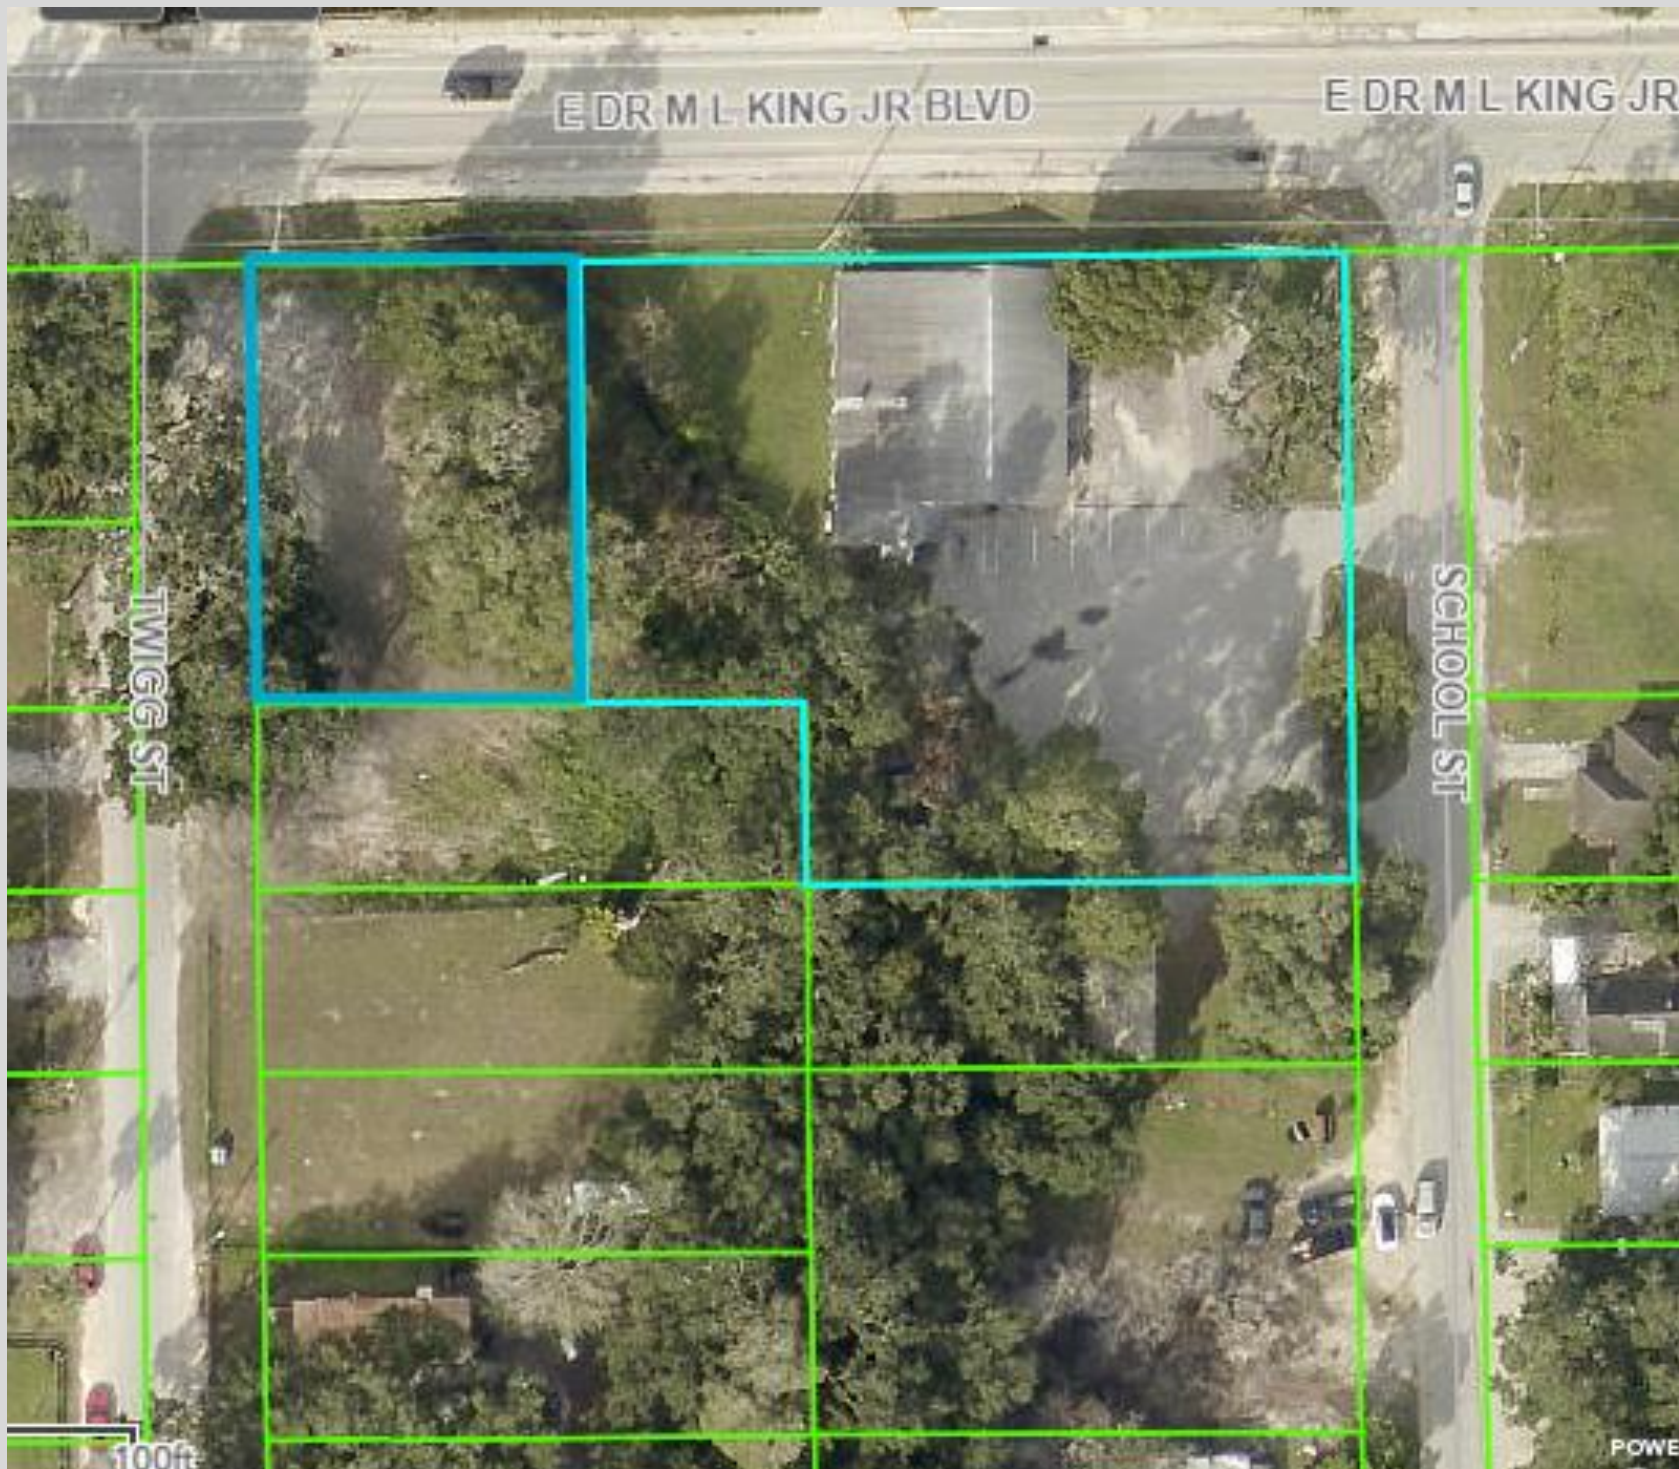

VParcels: FREDERICK KELLY ELKS LODGE #1270 INC

ACRES	0.80
AERIAL	\\PAISRV02\Cats\img\GEN\0
APPRAISAL_	106
BLKGRP	4
BLOCK	0000
BUILDING_L	N
BUSINESS_C	0
CER_AD_VAL	0.00
CER_ADDITI	0
CER_APPR_M	C
CER_ASSE_1	0
CER_ASSE_2	224,011
CER_ASSE_3	106,644

Zoom to

MAP_CODE 8382
MINERAL_RI N
MISC_DIS_1 0
MISC_DISTR 800
NONADVAL_1 162
NONADVAL_2 0
NONADVAL_3 0
NONADVAL_4 0
NONADVAL_5 0
NONADVALOR 36
OWNER_NA_1
OWNER_NAME WHITE ANTHONY DWAGNE
PARCEL_EFF 01011980
PARCEL_KEY 12364
PARCEL_NUM R26 122 19 0460 0000 0030

[Zoom to](#) ...

E DR M L KING JR BLVD

E DR M L KING JR

TWIGG ST

SCHOOL ST

100ft

POWER

533,221.68E 1,531,549.61N ftUS

North Brooksville

Brooksville Country Club

May-Stringer House

Brooksville

Tom Varn Park

1885 Brooksville Train Depot

Frederick Kelly Elks Lodge #1270
Permanently closed

South Brooksville