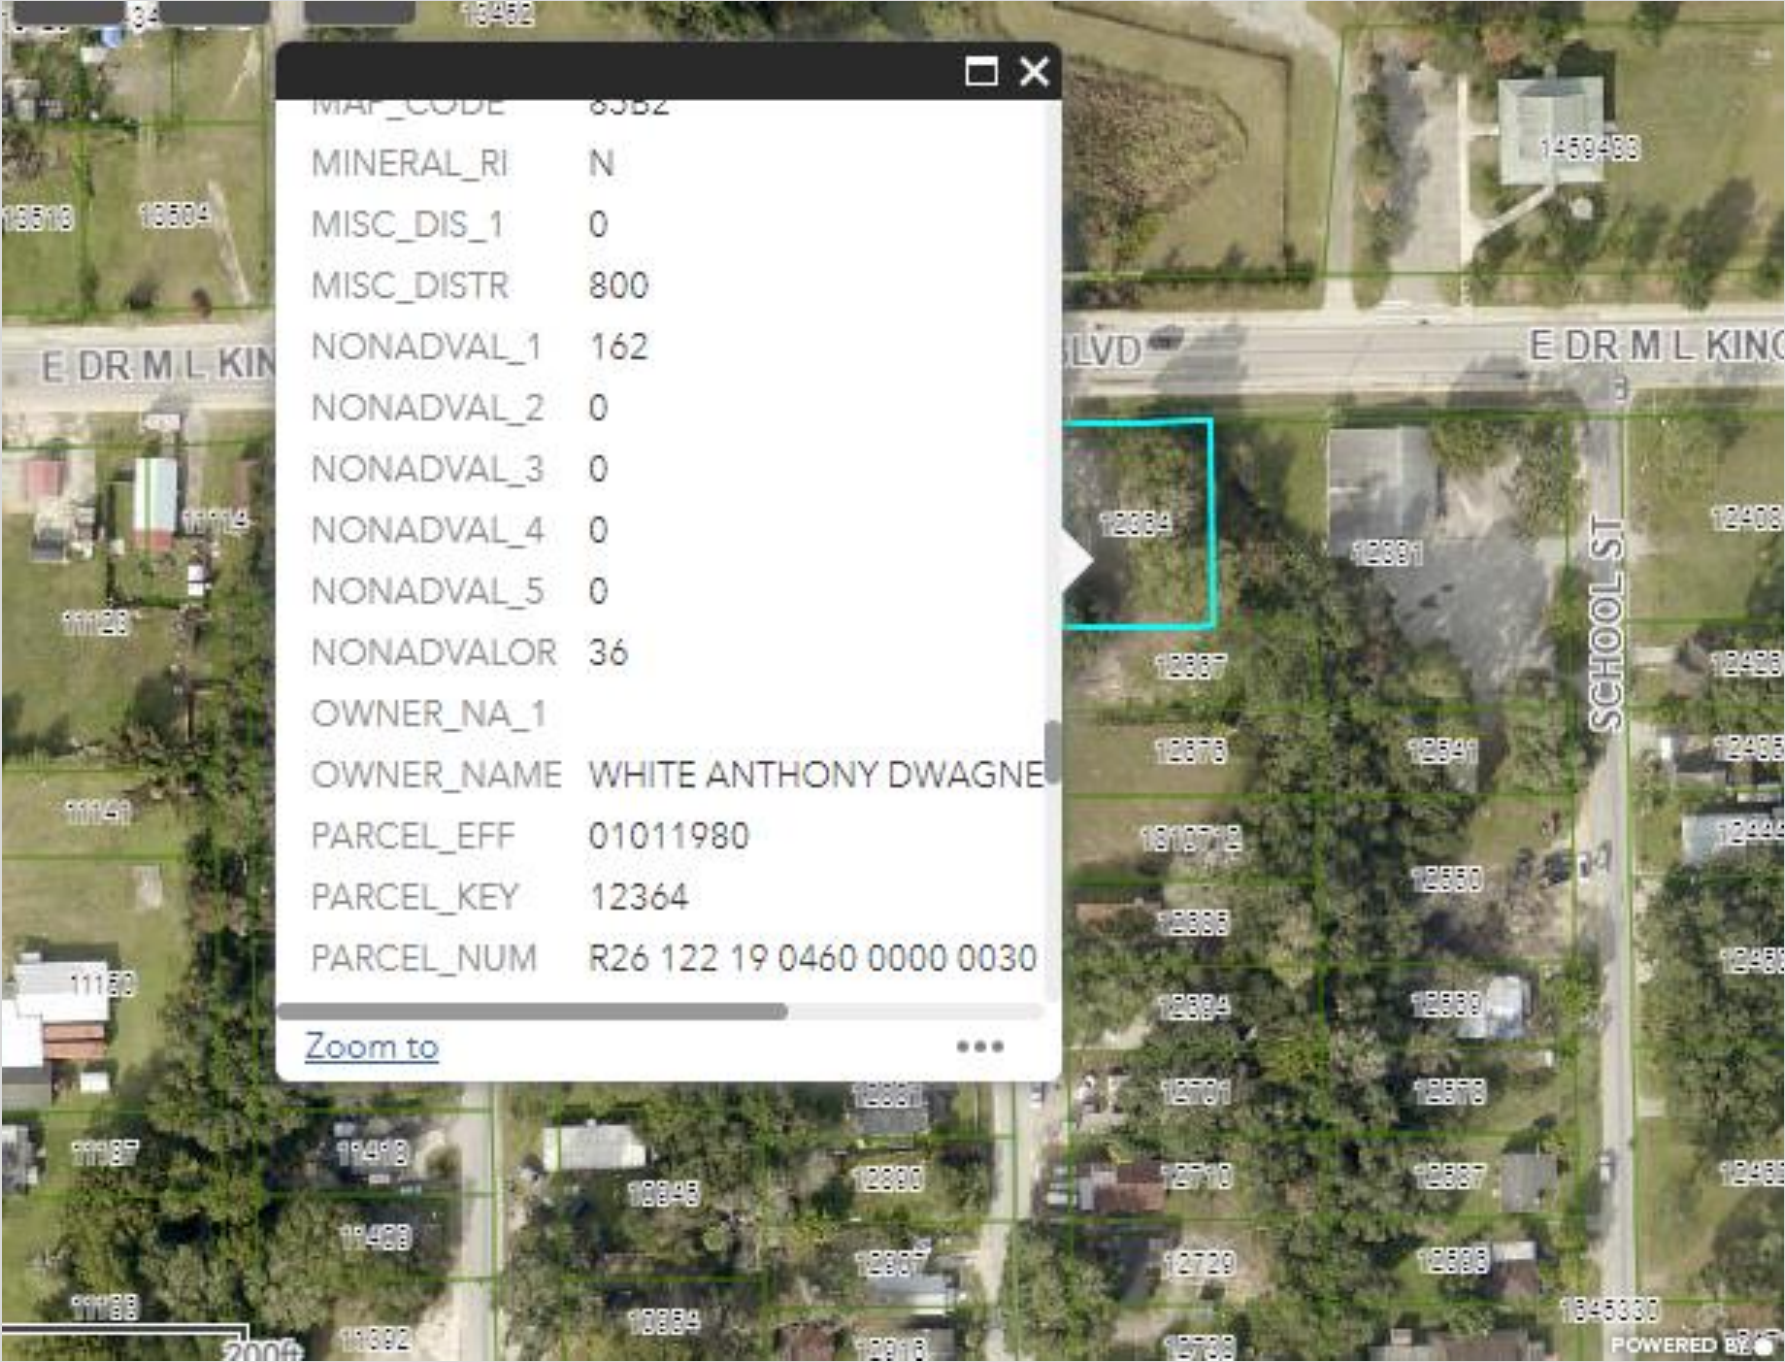

VParcels: FREDERICK KELLY ELKS LODGE #1270 INC

ACRES	0.80
AERIAL	\\PAISRV02\Cats\img\GEN\0
APPRAISAL_	106
BLKGRP	4
BLOCK	0000
BUILDING_L	N
BUSINESS_C	0
CER_AD_VAL	0.00
CER_ADDITI	0
CER_APPR_M	C
CER_ASSE_1	0
CER_ASSE_2	224,011
CER_ASSE_3	106,644

Zoom to

MAP_CODE 8382
MINERAL_RI N
MISC_DIS_1 0
MISC_DISTR 800
NONADVAL_1 162
NONADVAL_2 0
NONADVAL_3 0
NONADVAL_4 0
NONADVAL_5 0
NONADVALOR 36
OWNER_NA_1
OWNER_NAME WHITE ANTHONY DWAGNE
PARCEL_EFF 01011980
PARCEL_KEY 12364
PARCEL_NUM R26 122 19 0460 0000 0030

[Zoom to](#) ...

E DR M L KING JR BLVD

E DR M L KING JR

TWIGG ST

SCHOOL ST

100ft

POWER

533,221.68E 1,531,549.61N ftUS

North Brooksville

Brooksville Country Club

May-Stringer House

Brooksville

Tom Varn Park

1885 Brooksville Train Depot

Frederick Kelly Elks Lodge #1270
Permanently closed

South Brooksville