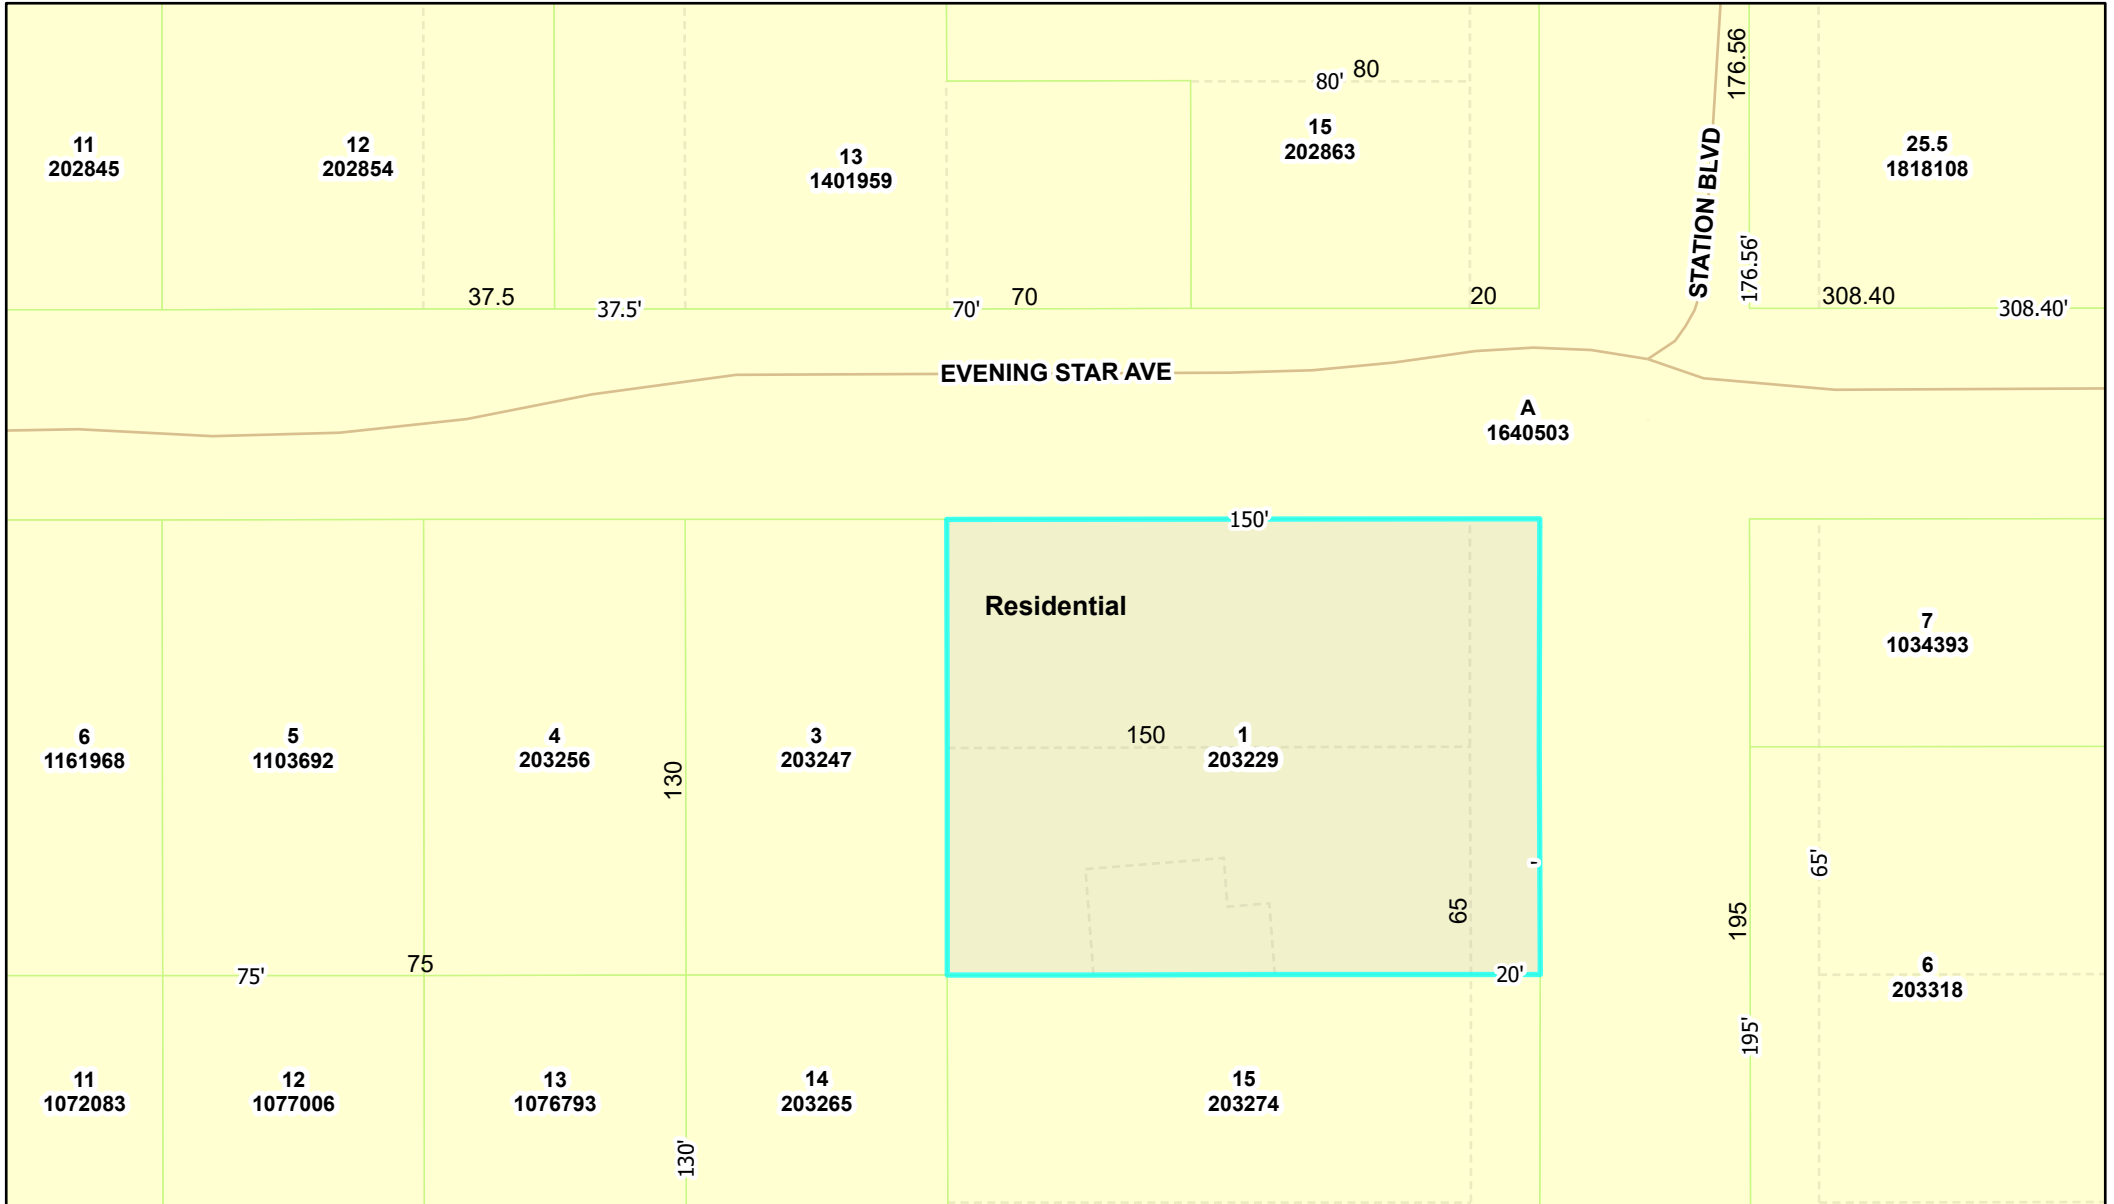

CU-26-05 FLU Map

3/12/2026, 2:15:00 PM

All Future Landuse Categories

RESIDENTIAL

Parcels

Parcels (Labels)

Parcel Dimensions

Parcel Lines (Easement Historic)

Historic

Cross Streets

Streets

Sources: Esri, TomTom, Garmin, FAO, NOAA, USGS, © OpenStreetMap contributors, and the GIS User Community