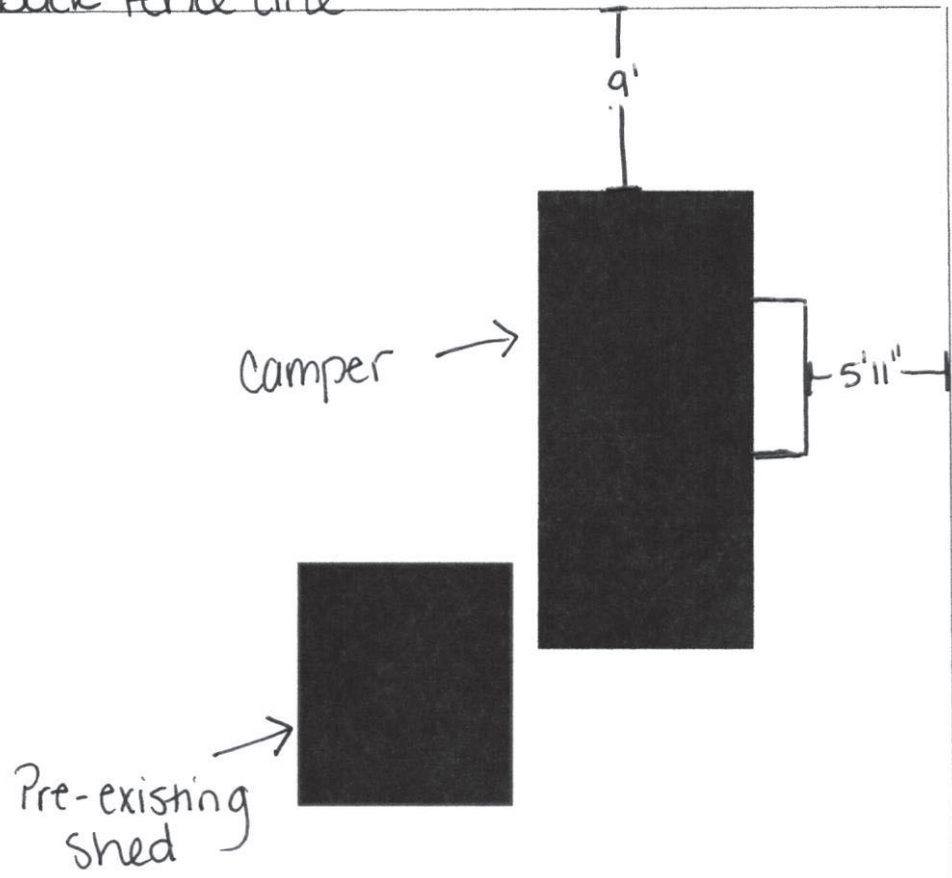

Back fence line

Camper → 30' 7" Long
 └─ 12' wide

S-82 W-5500 J-500