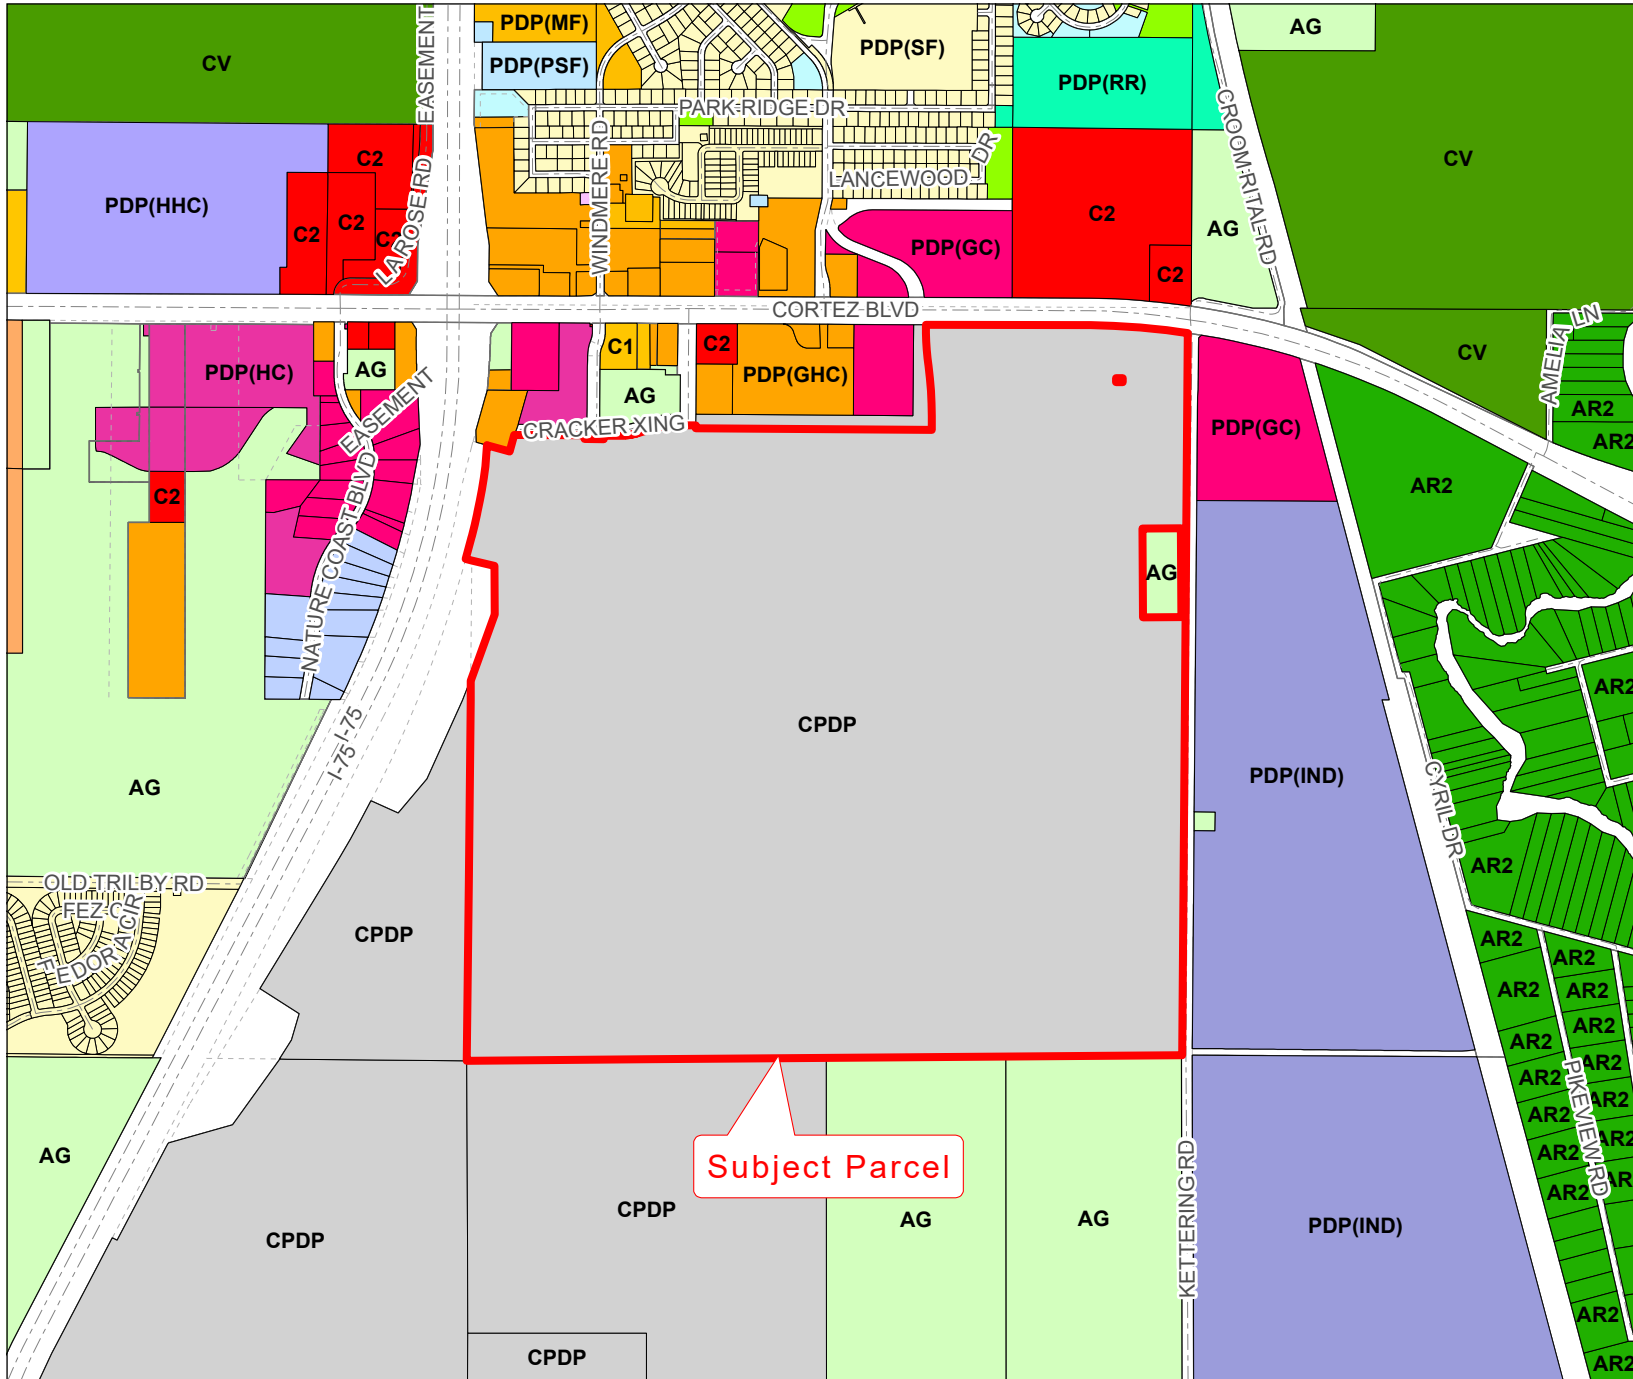

CP 1479496

This map was prepared by this office to be used as an aid in land parcel location and identification only. All land locations, right-of-way widths, acreages, and utility locations are subject to field survey or other appropriate verification.

Zoning:

AC	PDP(HC)
AG	PDP(HHC)
AR	PDP(HID)
AR1	PDP(IND)
AR2	PDP(LI)
C1	PDP(MF)
C2	PDP(MH)
C3	PDP(NC)
C4	PDP(OP)
CITY	PDP(PSF)
CM1	PDP(REC)
CM2	PDP(RR)
CPDP	PDP(RUR)
CV	PDP(SF)
I1	PDP(SU)
I2	R1A
M	R1B
OP	R1C
PDP(AF)	R1MH
PDP(CM)	R2
PDP(CP)	R2.5
PDP(GC)	R3
PDP(GHC)	RC
	RM