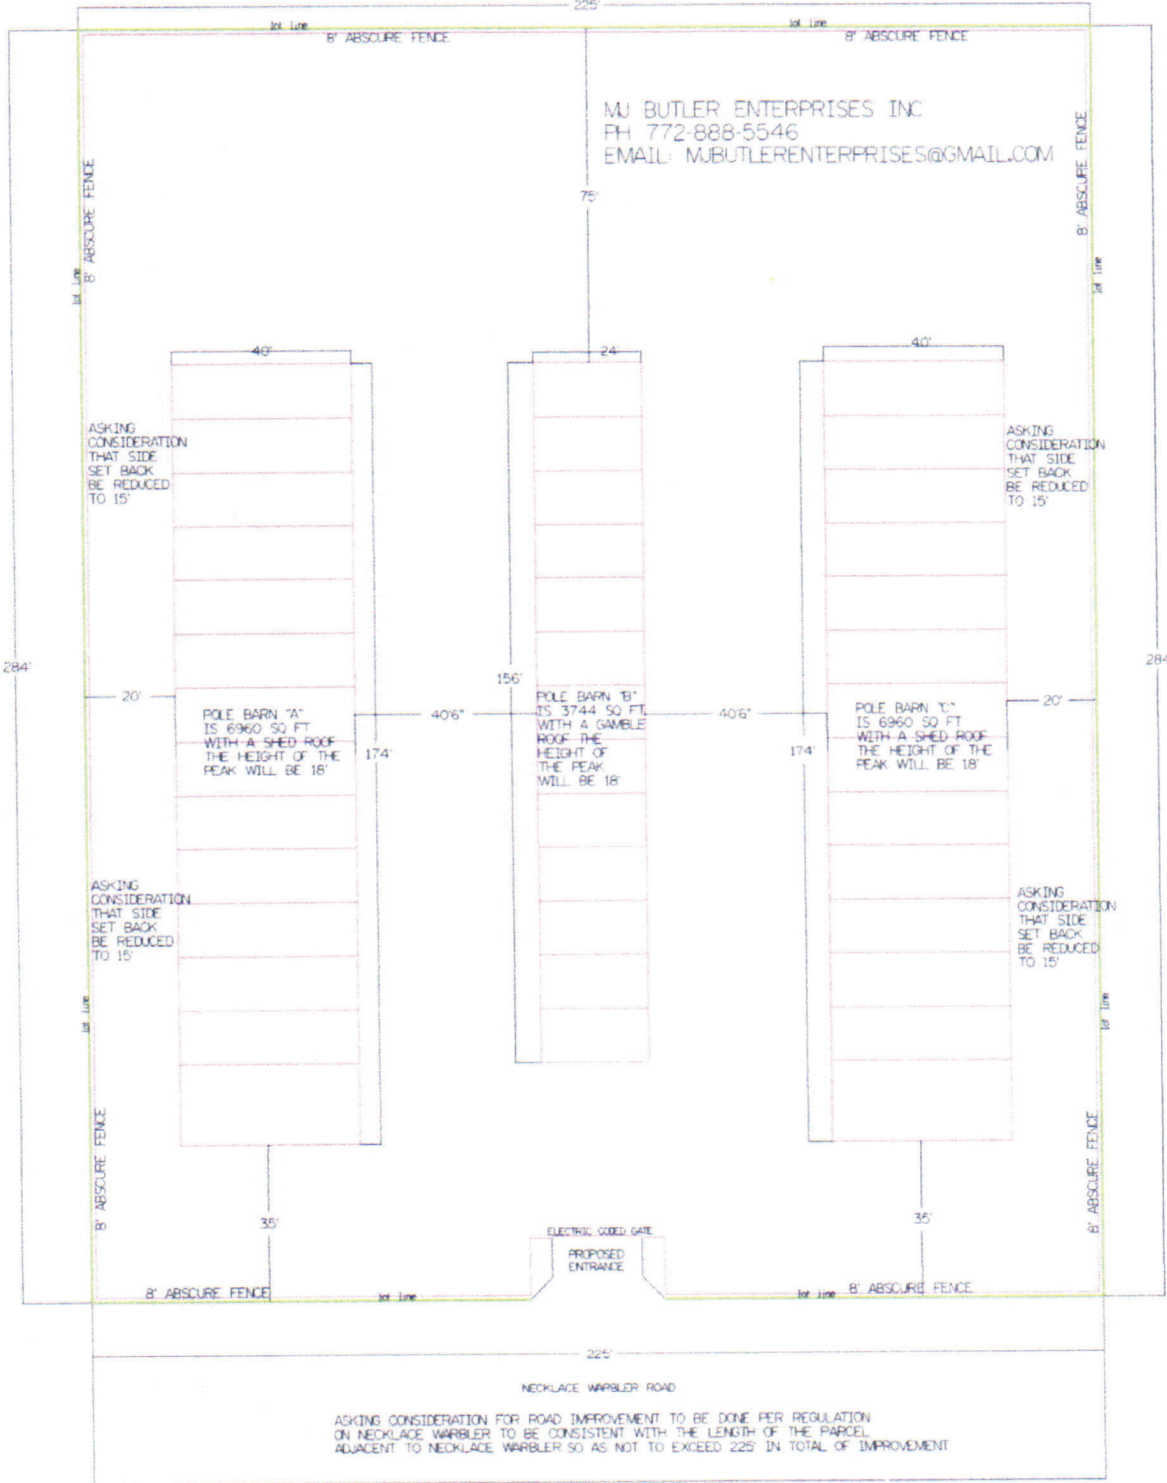

Received

MAR 02 2023

Planning Department
Hernando County, Florida

PROPOSED BOAT / RV / TRAILER
STORAGE AT
18061 NECKLACE WARBLER ROAD
WEEKI WACHI FL. 34614

COMMERCIAL HWY 19

Received

MAR 02 2023

Planning Department
Hernando County, Florida