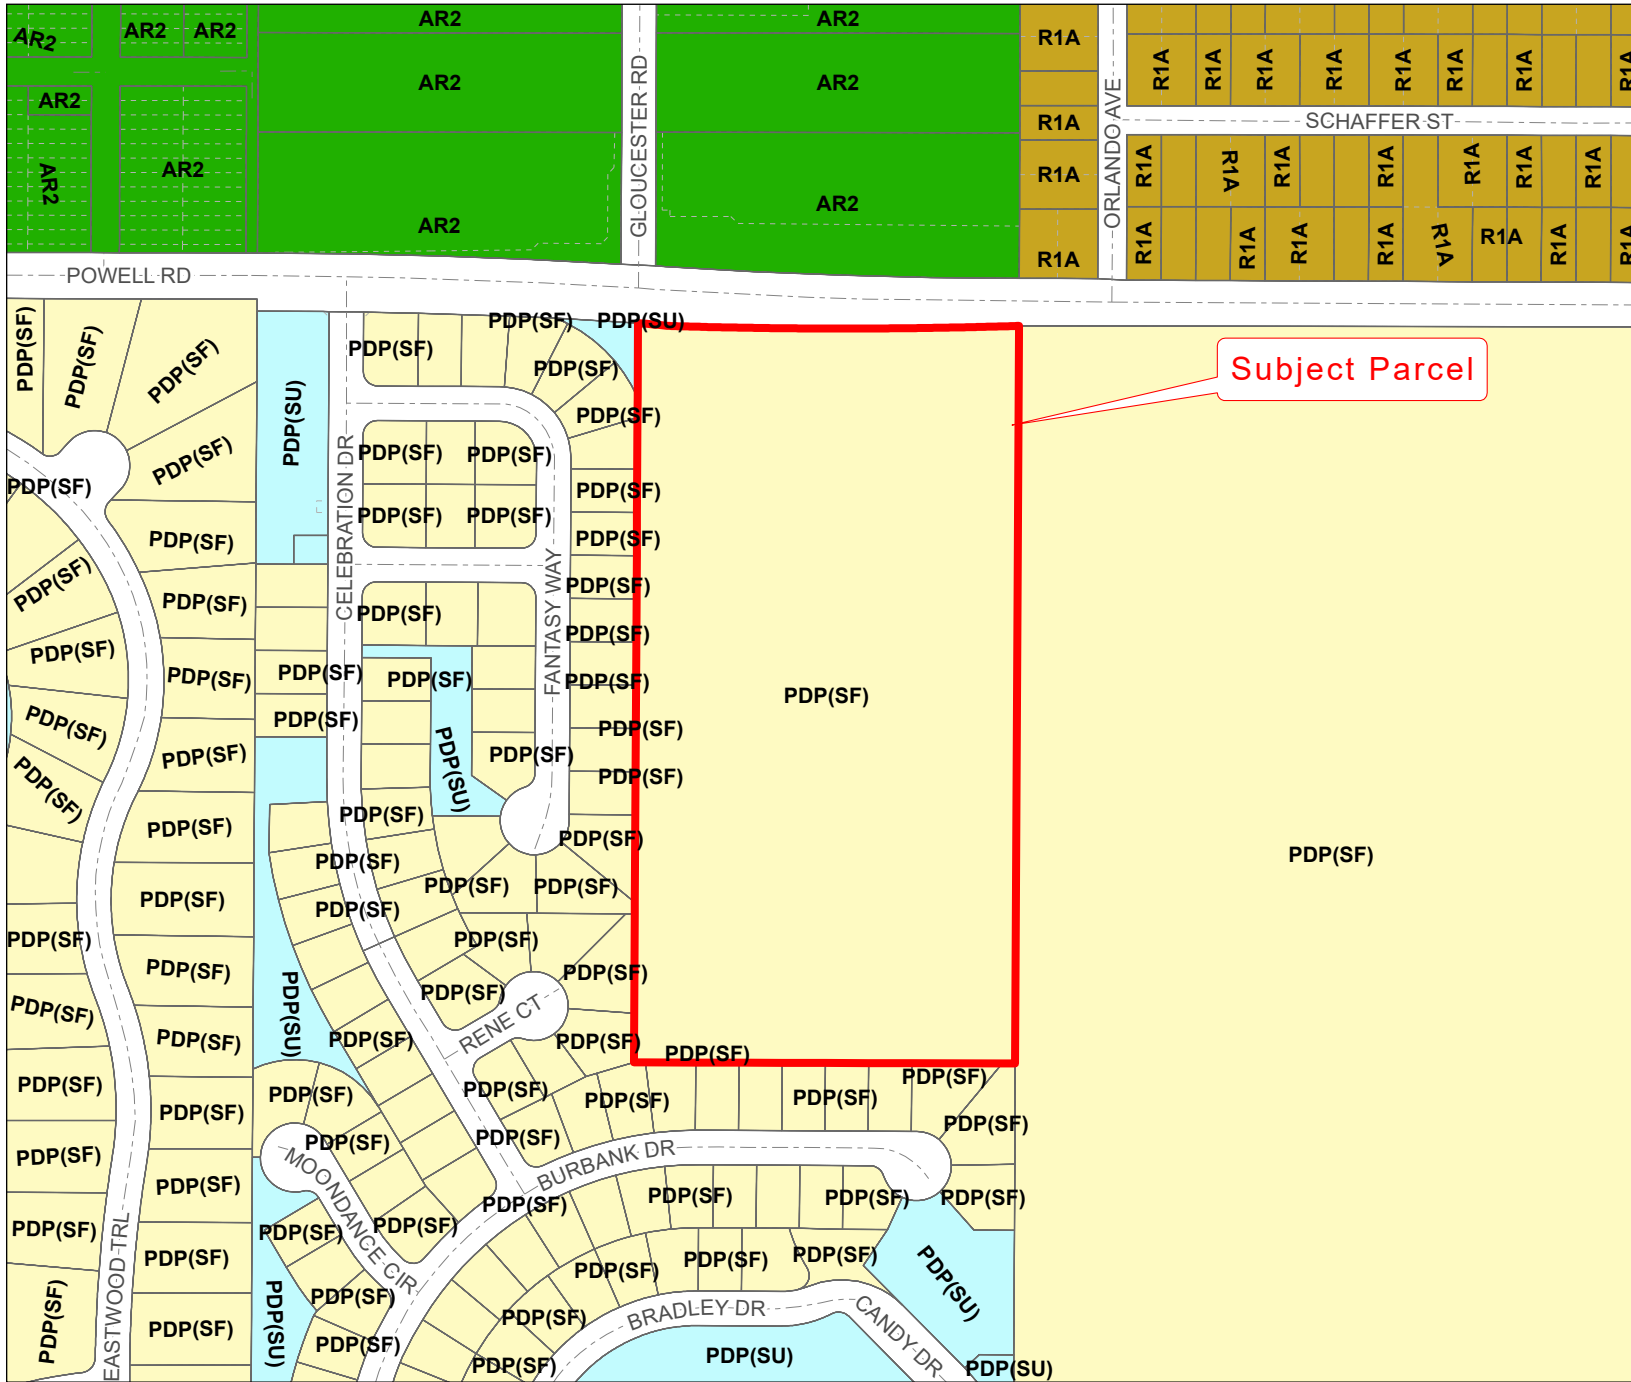

CP 1451423

This map was prepared by this office to be used as an aid in land parcel location and identification only. All land locations, right-of-way widths, acreages, and utility locations are subject to field survey or other appropriate verification.

Zoning:

AC	PDP(HC)
AG	PDP(HHC)
AR	PDP(HID)
AR1	PDP(IND)
AR2	PDP(LI)
C1	PDP(MF)
C2	PDP(MH)
C3	PDP(NC)
C4	PDP(OP)
CITY	PDP(PSF)
CM1	PDP(REC)
CM2	PDP(RR)
CPDP	PDP(RUR)
CV	PDP(SF)
I1	PDP(SU)
I2	R1A
M	R1B
OP	R1C
PDP(AF)	R1MH
PDP(CM)	R2
PDP(CP)	R2.5
PDP(GC)	R3
PDP(GHC)	RC
	RM