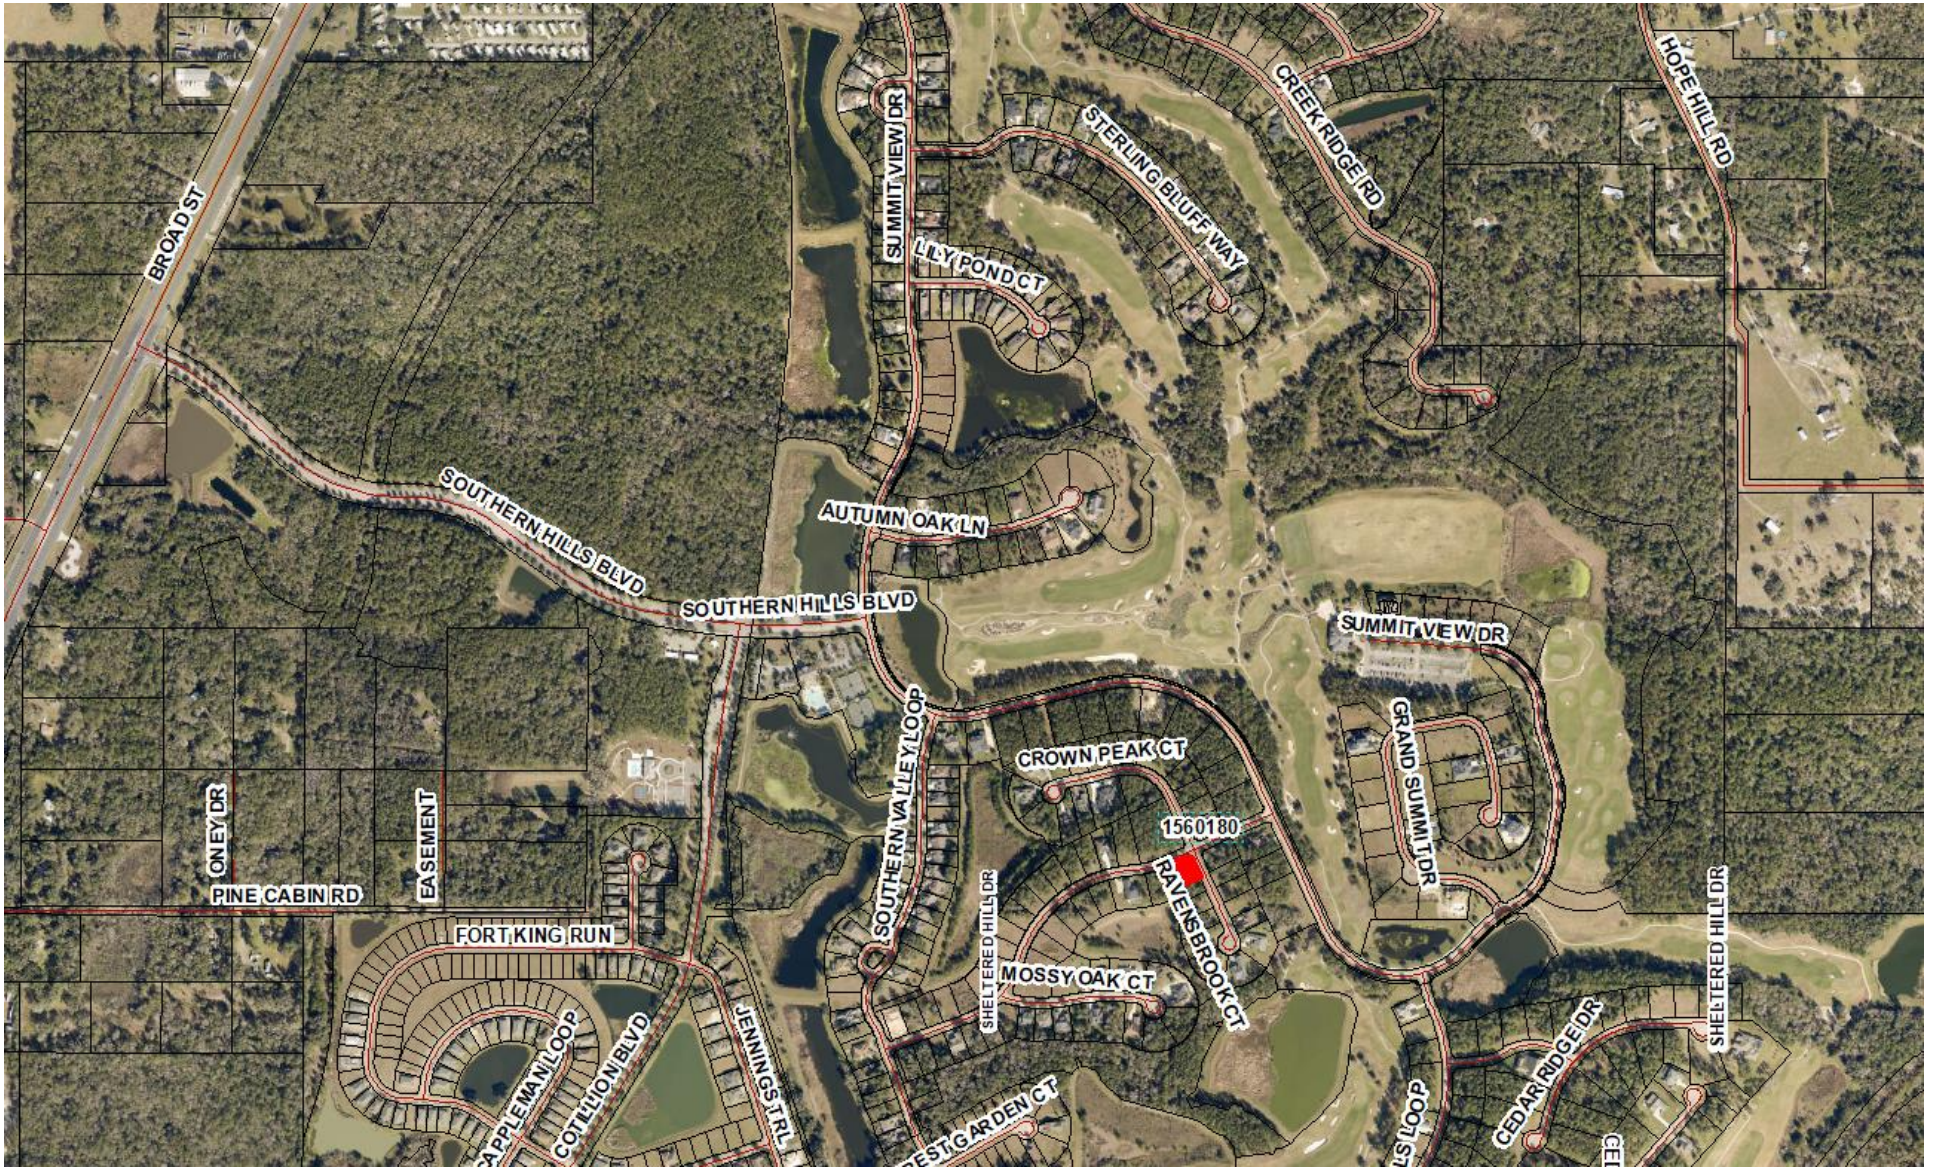

1560180 RAVENSBROOK CT

BROAD ST

SOUTHERN HILLS BLVD

SOUTHERN HILLS BLVD

ONEY DR

PINE CABIN RD

EASEMENT

FORT KING RUN

APPLEMAN LOOP
COTILLION BLVD

JENNINGS TRL

SOUTHERN VALLEY LOOP

AUTUMN OAK LN

SUMMIT VIEW DR

LILY POND CT

CROWN PEAK CT

MOSSY OAK CT

SHELTERED HILLS DR

1560180

RAVENS BROOK CT

SUMMIT VIEW DR

STERLING BLUFF WAY

CREEK RIDGE RD

SUMMIT VIEW DR

GRAND SUMMIT DR

HOPE HILL RD

SHELTERED HILLS DR

CEDAR RIDGE DR

POO ST

GE