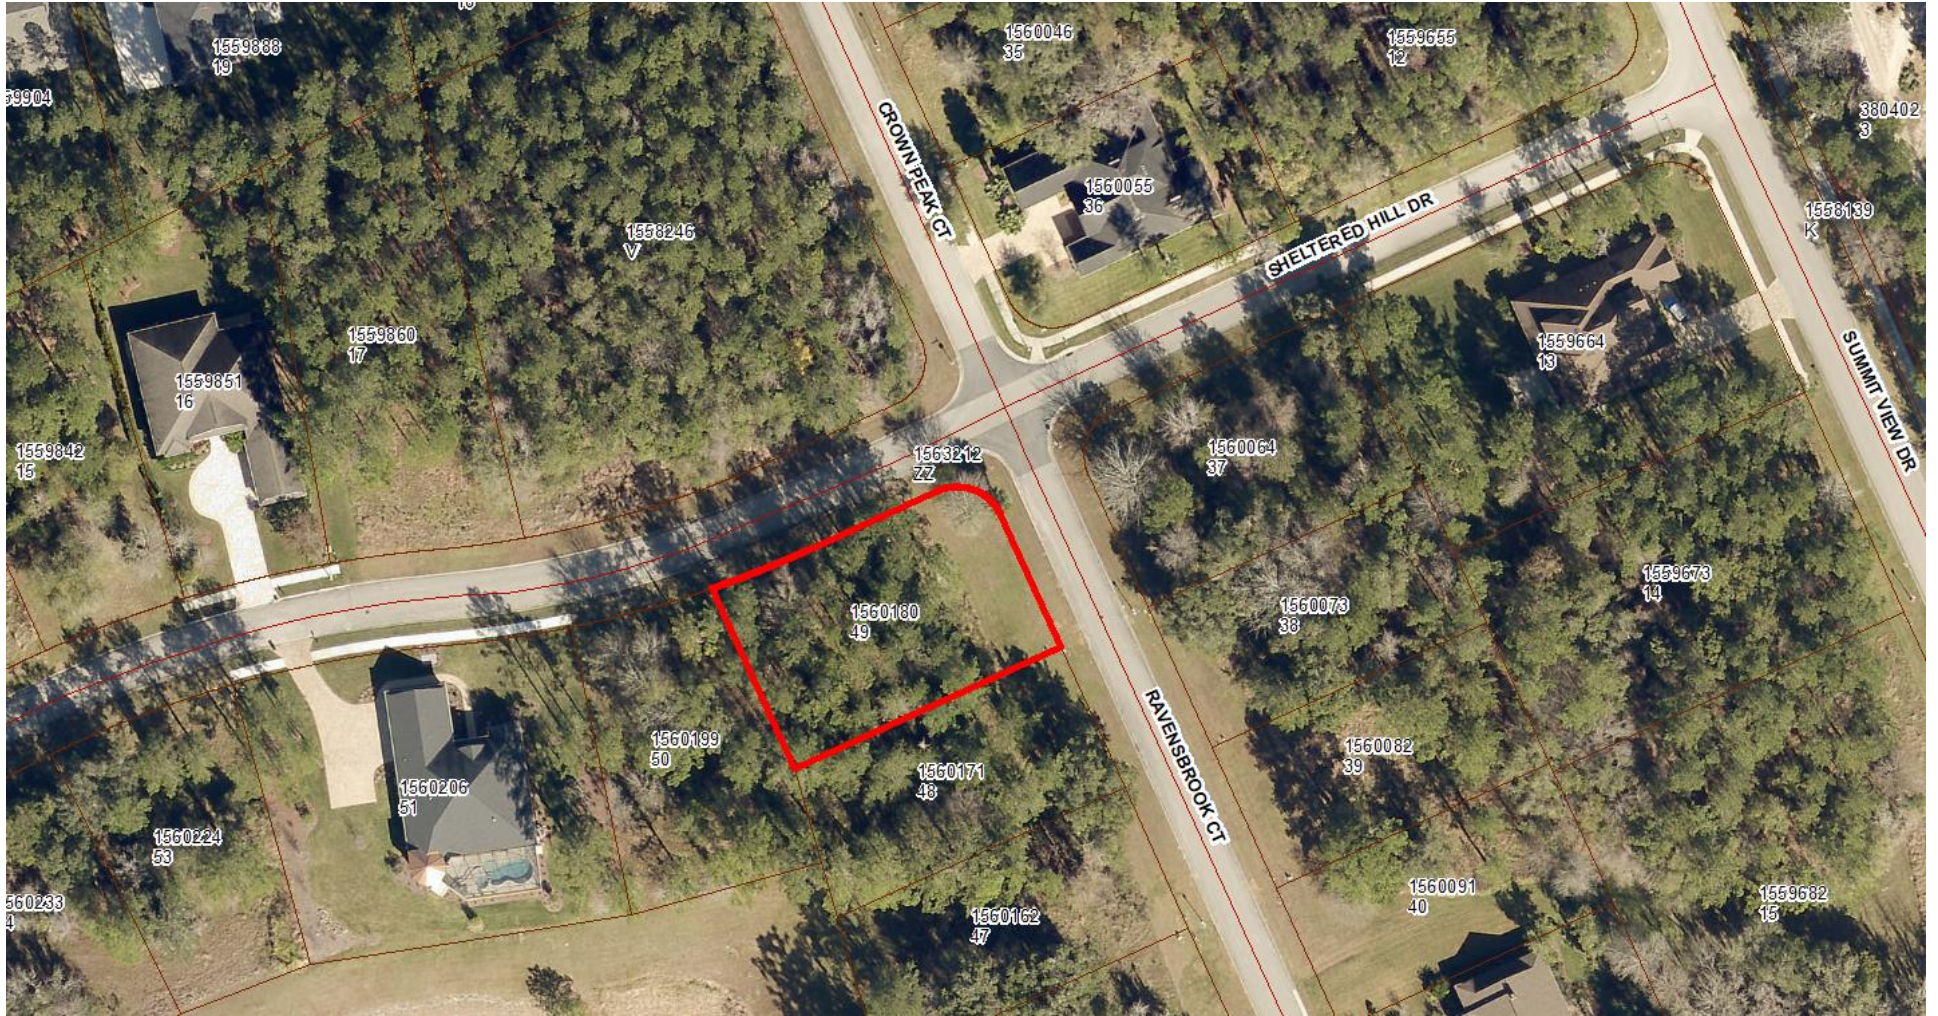

1560180 RAVENSBROOK CT

BROAD ST

SOUTHERN HILLS BLVD

SOUTHERN HILLS BLVD

ONEY DR

PINE CABIN RD

EASEMENT

FORT KING RUN

APPLEMAN LOOP
COTILLION BLVD

JENNINGS TRL

SOUTHERN VALLEY LOOP

AUTUMN OAK LN

SUMMIT VIEW DR

LILY POND CT

CROWN PEAK CT

MOSSY OAK CT

SHELTERED HILLS DR

1560180

RAVENS BROOK CT

SUMMIT VIEW DR

STERLING BLUFF WAY

CREEK RIDGE RD

SUMMIT VIEW DR

GRAND SUMMIT DR