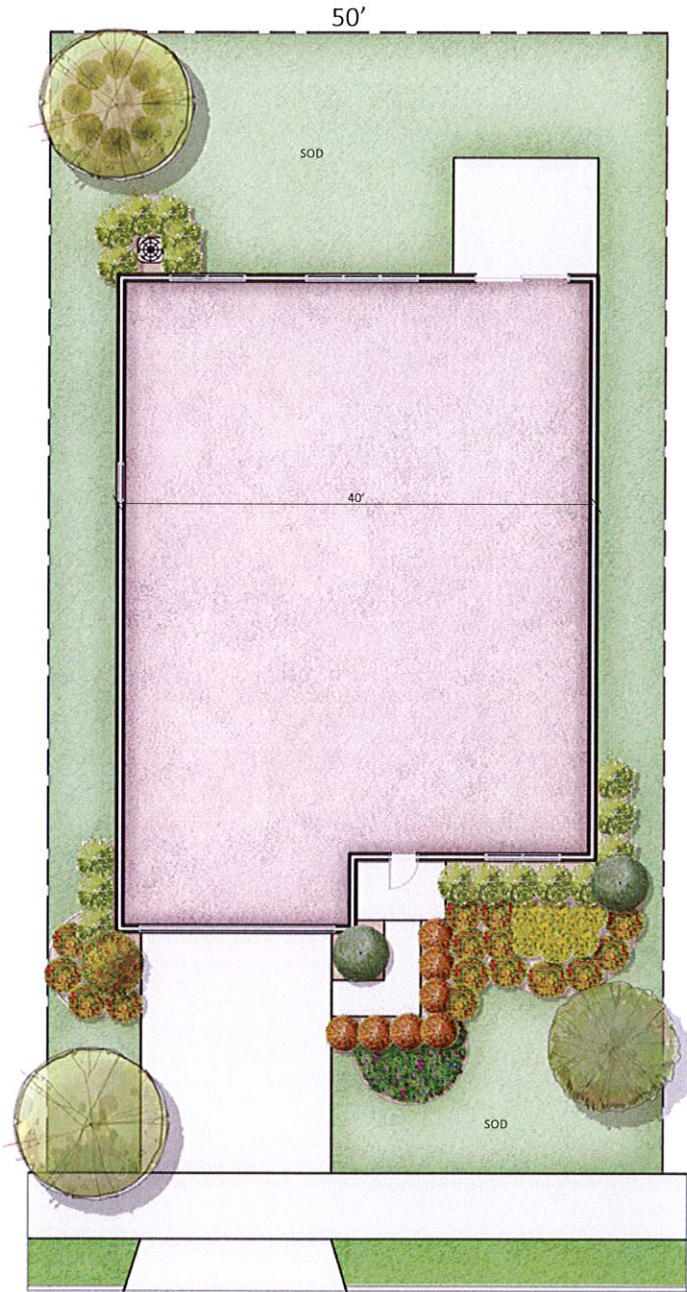

Whiteooc

2000 ft

Google Earth

submitted P12 7/11/22 H2204

Caldera – Hernando County

40' PRODUCT - SINGLE FAMILY

PREPARED FOR:

SCALE: 1"=10'-0"
DATE: 07.06.2022

PREPARED BY:

Clearview
LAND DESIGN, P.L.

SUBMITTED 7/27/22 42204

Caldera – Hernando County

50' PRODUCT - SINGLE FAMILY

Caldera – Hernando County

60' PRODUCT - SINGLE FAMILY

PREPARED FOR:

SCALE: 1"=10'-0"
DATE: 07.06.2022

PREPARED BY:

Clearview
LAND DESIGN, P.L.