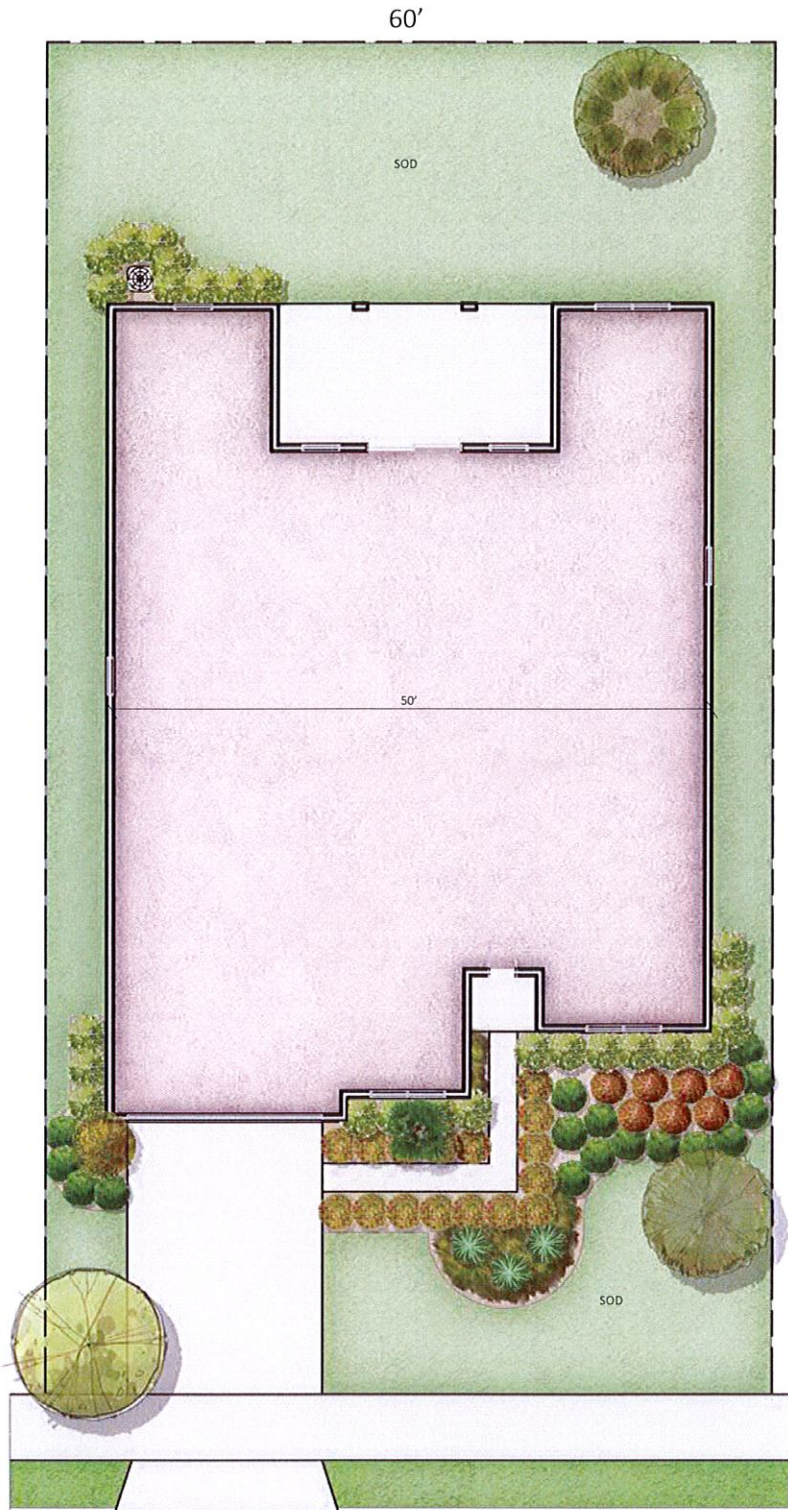

Whiteooc

2000 ft

Google Earth

submitted P12 7/11/22 H2204

Caldera – Hernando County

40' PRODUCT - SINGLE FAMILY

PREPARED FOR:

SCALE: 1"=10'-0"
DATE: 07.06.2022

PREPARED BY:

Clearview
LAND DESIGN, P.L.

SUBMITTED 7/27/22 42204

Caldera – Hernando County

50' PRODUCT - SINGLE FAMILY

Caldera – Hernando County

60' PRODUCT - SINGLE FAMILY

PREPARED FOR:

SCALE: 1"=10'-0"
DATE: 07.06.2022

PREPARED BY:

Clearview
LAND DESIGN, P.L.