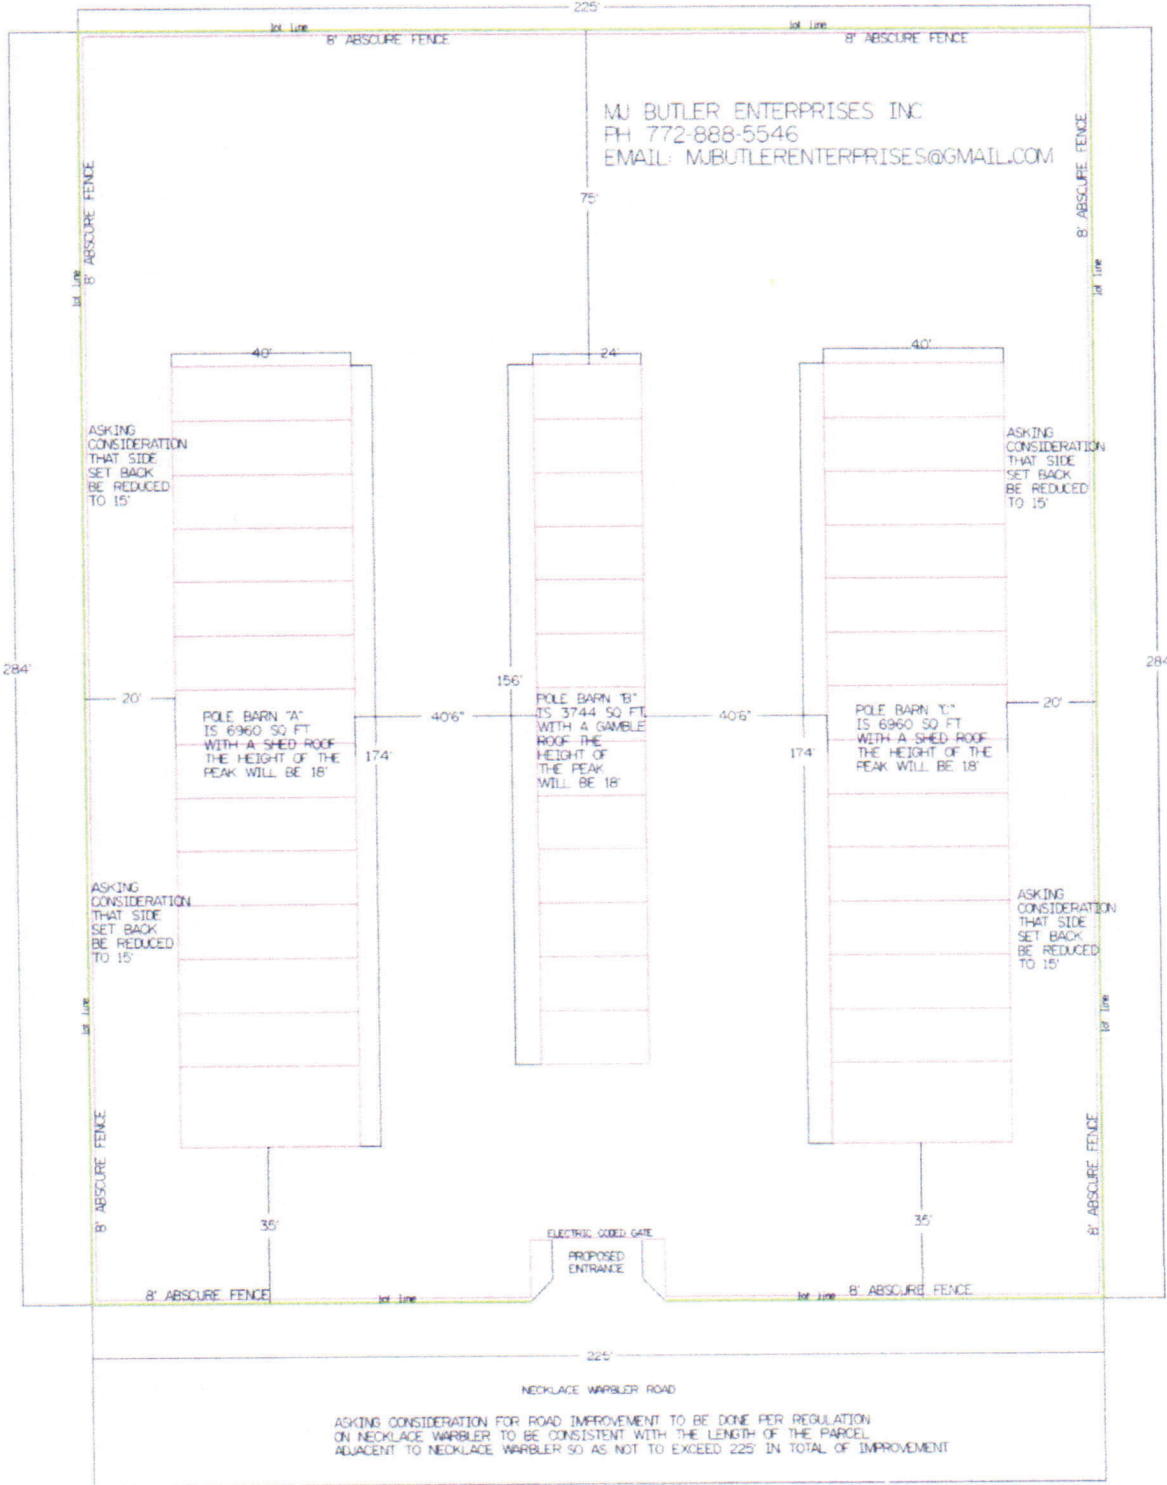

Received

MAR 02 2023

Planning Department  
Hernando County, Florida

PROPOSED BOAT / RV / TRAILER  
STORAGE AT  
18061 NECKLACE WARBLER ROAD  
WEEKI WACHI FL. 34614

COMMERCIAL HWY 19

Received

MAR 02 2023

Planning Department  
Hernando County, Florida