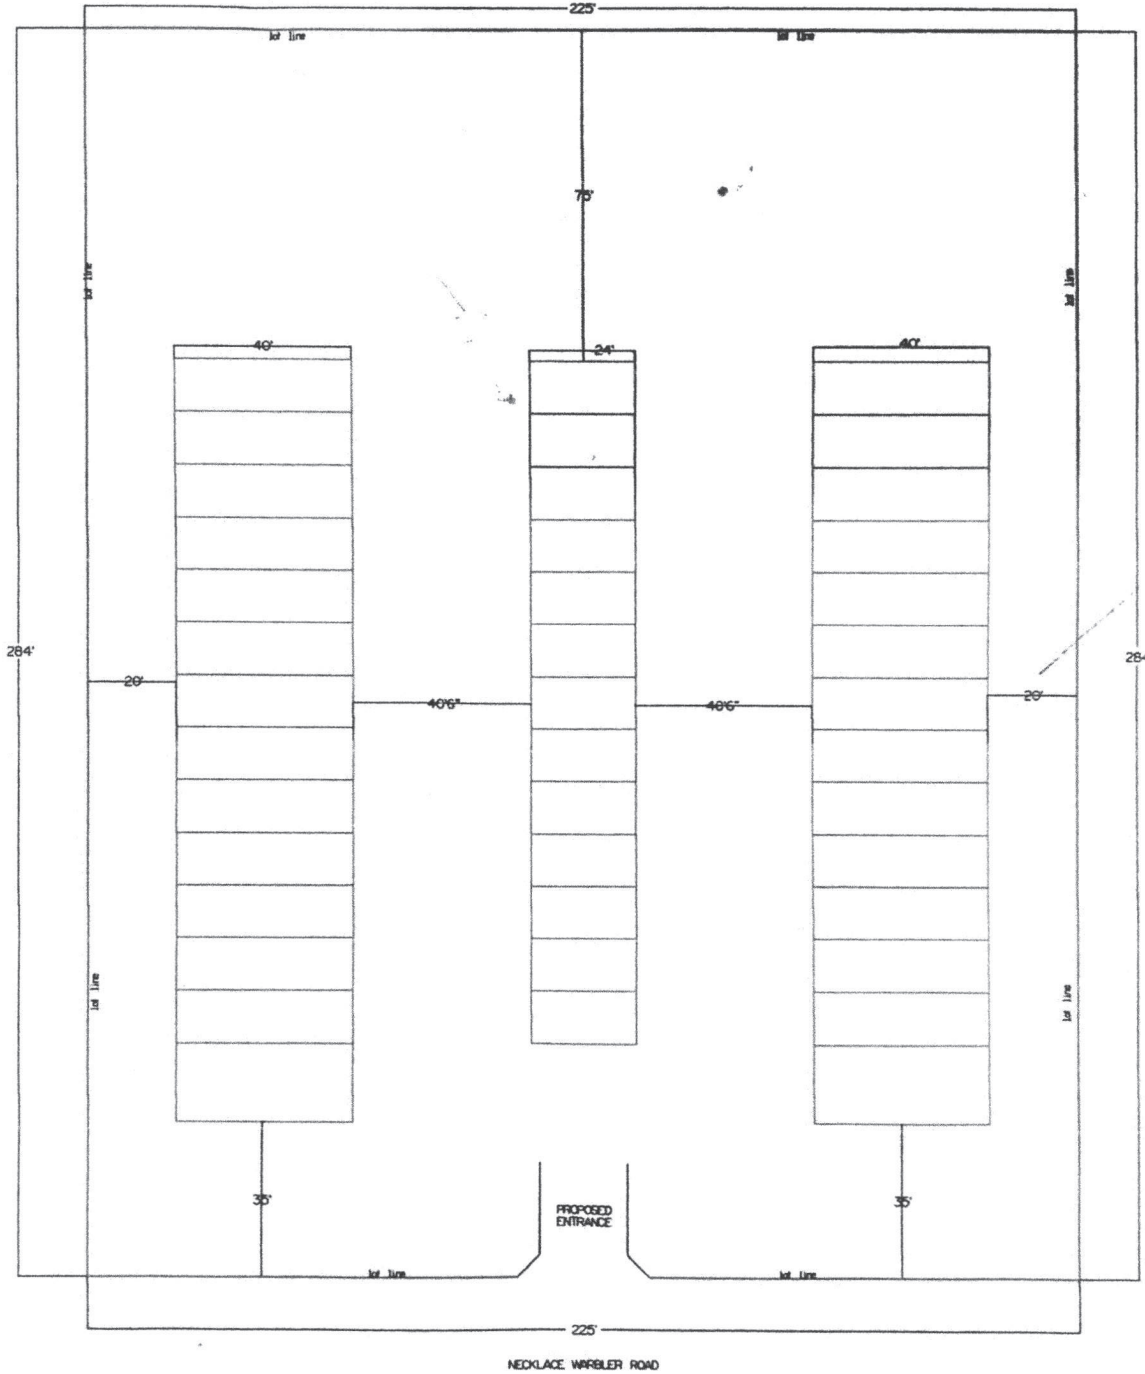

Received

MAR 02 2023

Planning Department
Hernando County, Florida

PROPOSED BOAT / RV / TRAILER
STORAGE AT
18061 NECKLACE WARBLER ROAD
WEEKI WACHI FL. 34614

COMMERCIAL HWY 19

MJ BUTLER ENTERPRISES INC
PH 772-888-5546
EMAIL: MJBUTLERENTERPRISES@GMAIL.COM

225' ROAD IMPR.