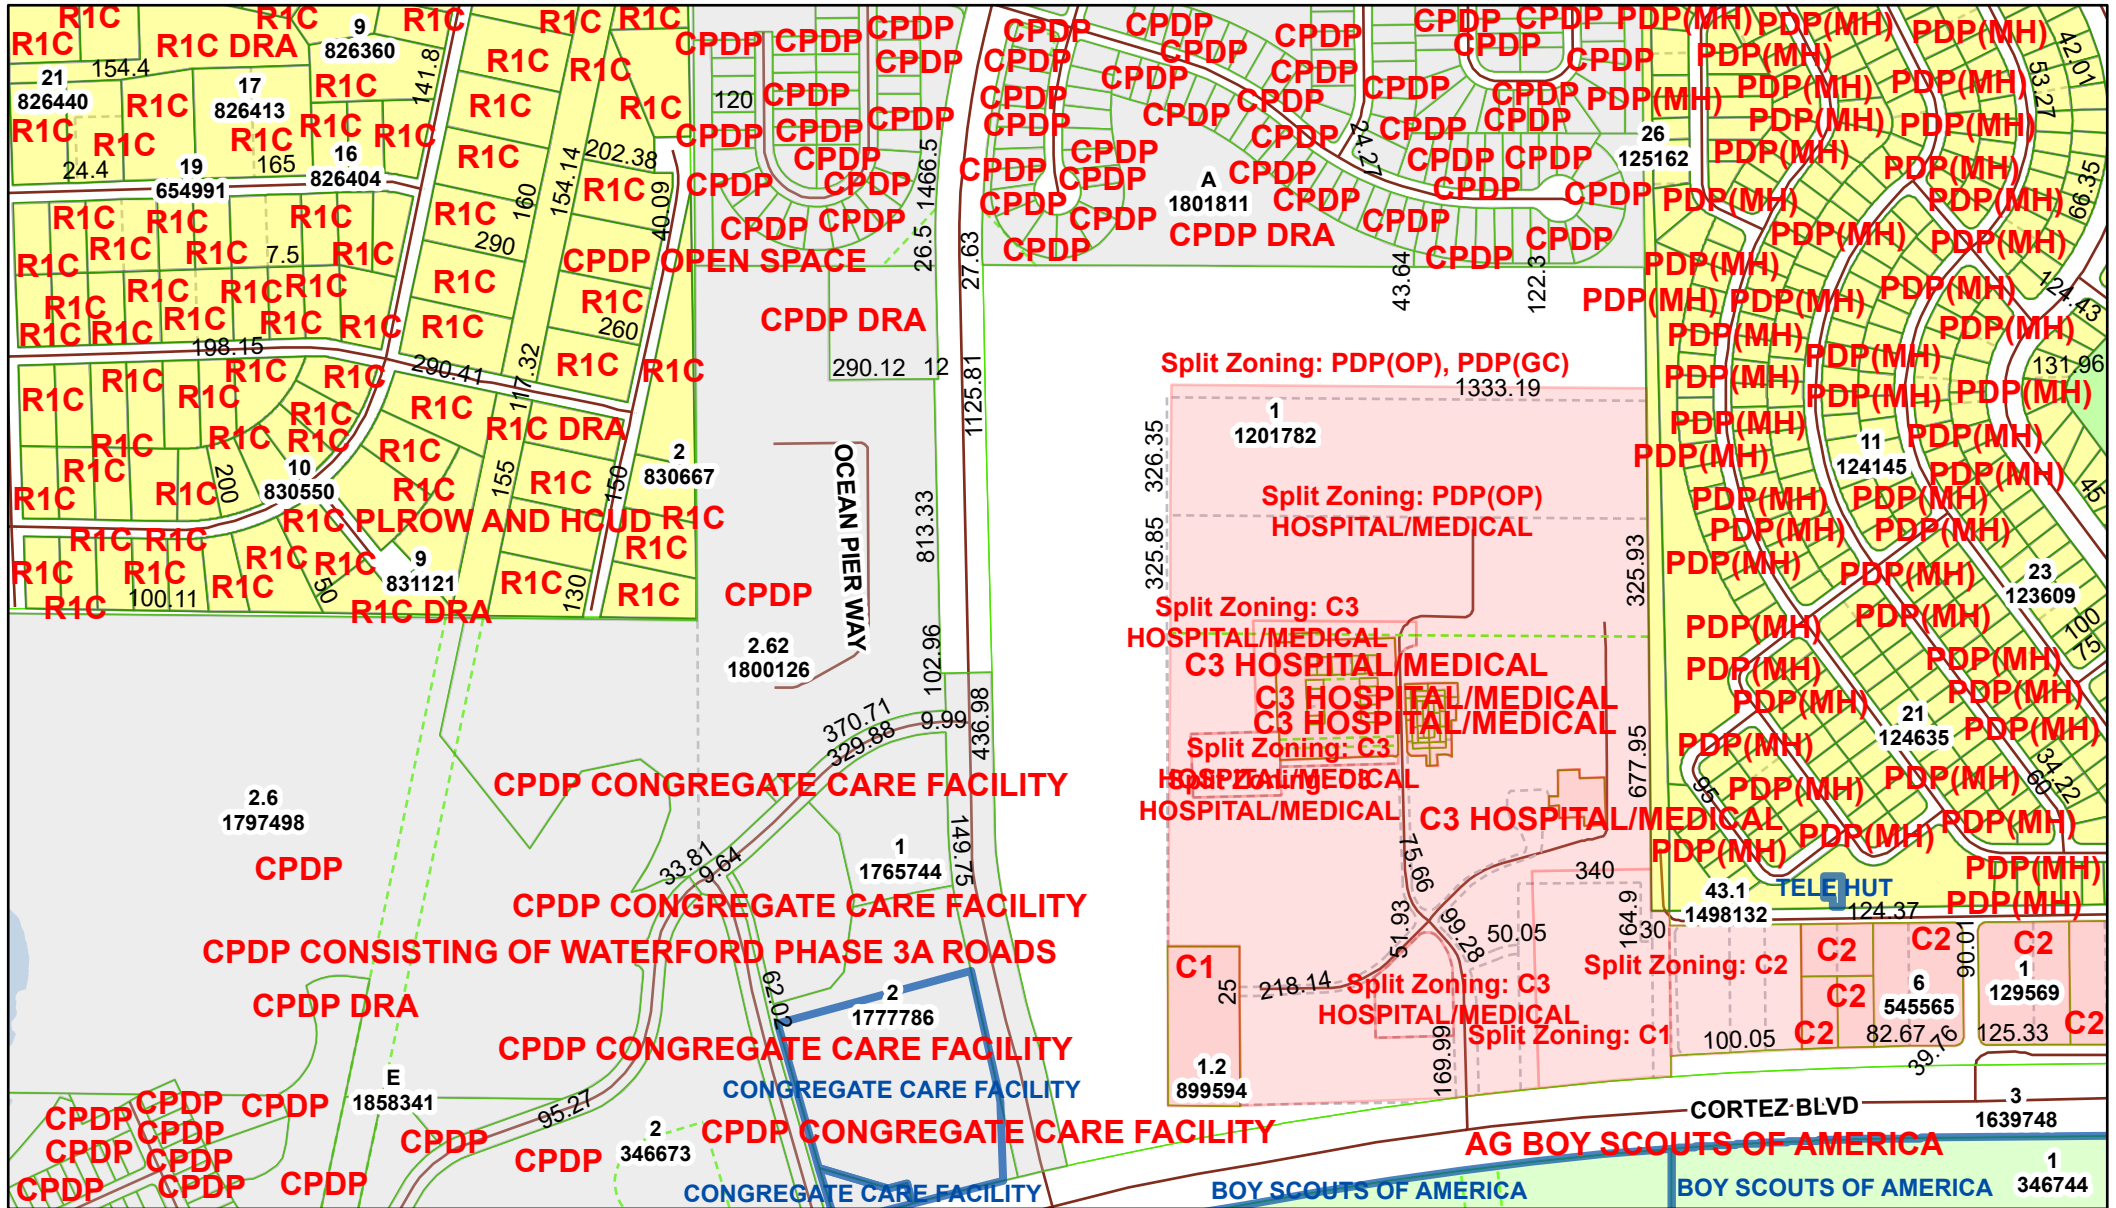

Waterford Phase 6 Conditional Plat 1514936 Zoning Map

3/30/2026, 3:14:35 PM

- | | | | |
|---|---------------------|----------------------------------|---------------|
| Special Use Zoning | Commercial | Parcels | Historic |
| Split Zoning Commercial | Planned Development | Parcels (Labels) | Cross Streets |
| Zoning (Hernando Builders) Agricultural | Residential | Parcel Lines (Easement Historic) | Streets |
| | Recreation | Easement | Lakes |