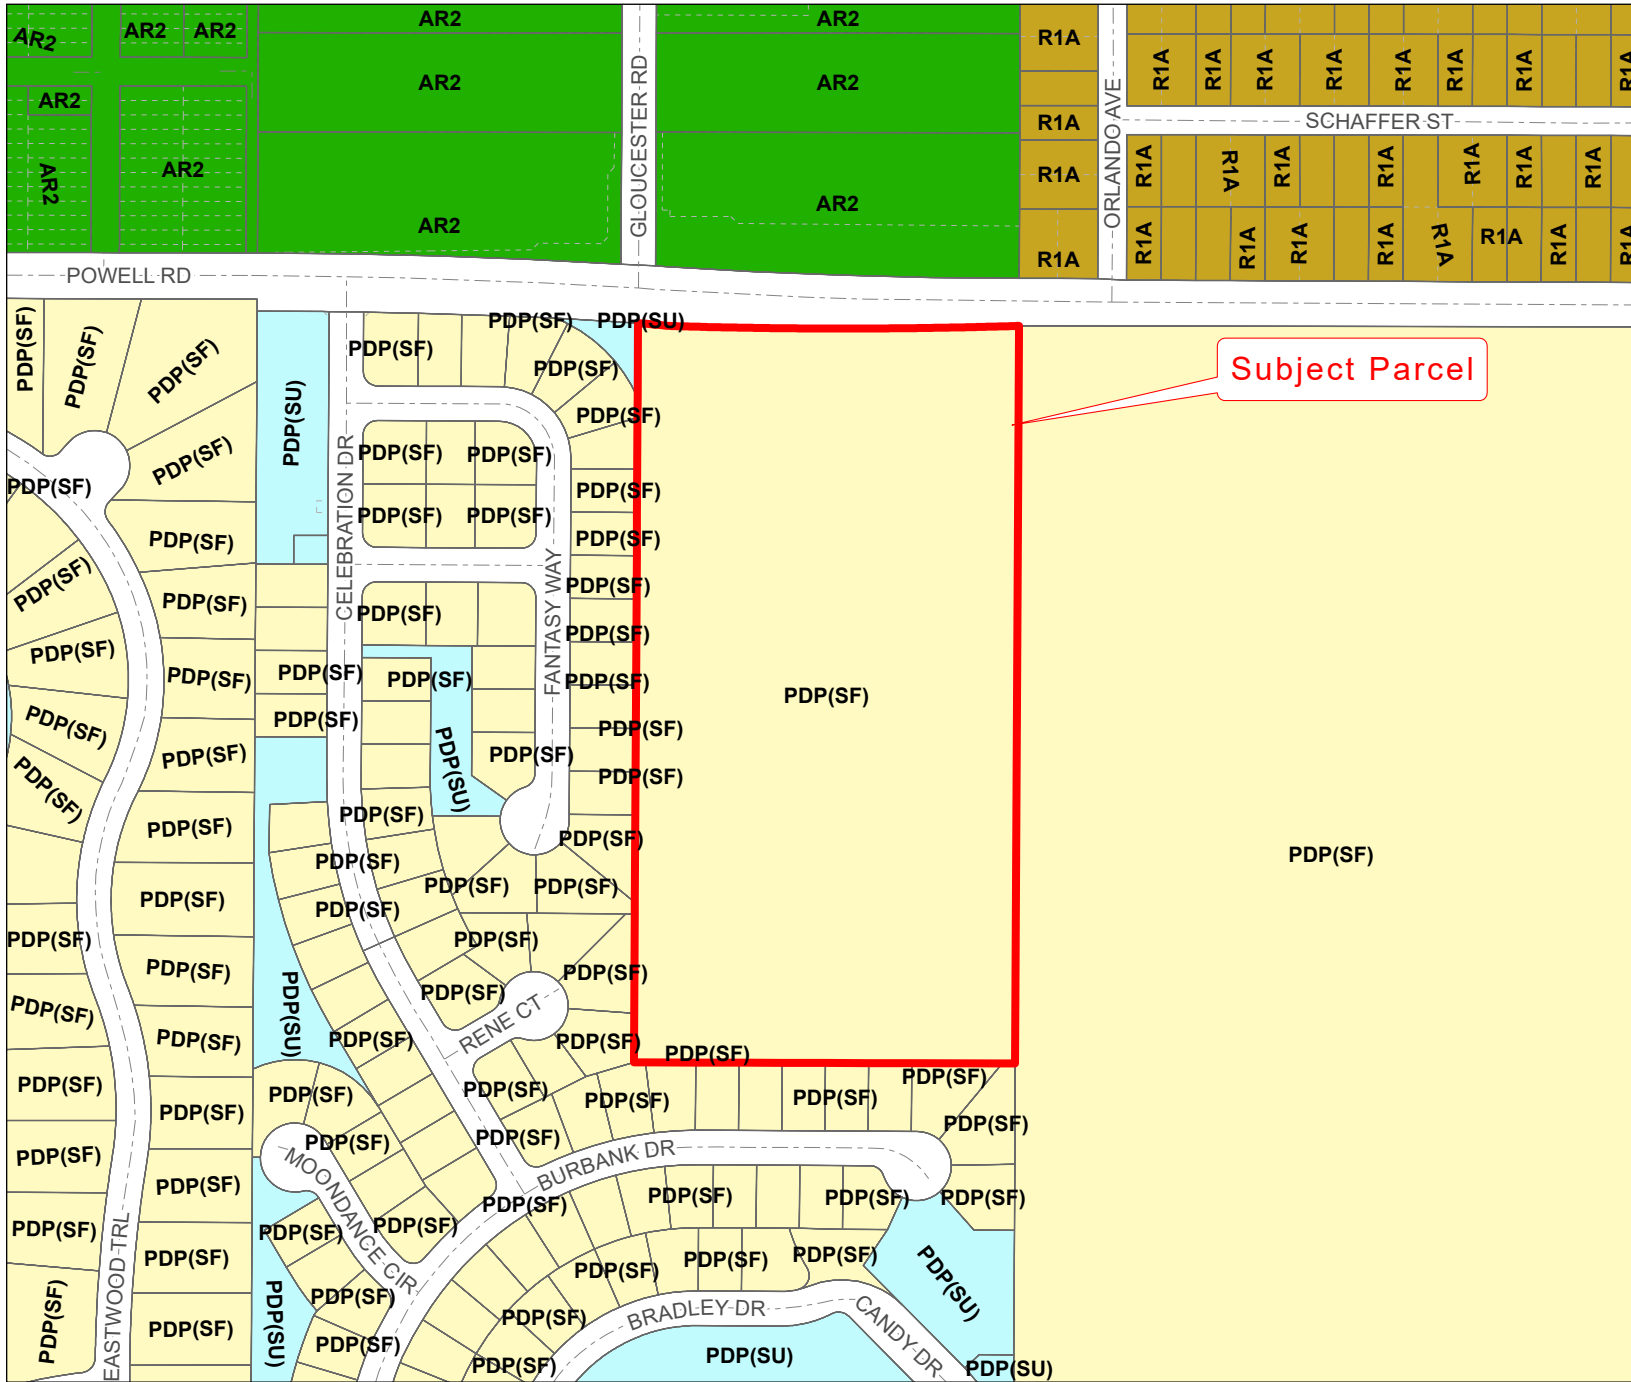

CP 1451423

This map was prepared by this office to be used as an aid in land parcel location and identification only. All land locations, right-of-way widths, acreages, and utility locations are subject to field survey or other appropriate verification.

Zoning:

AC	PDP(HC)
AG	PDP(HHC)
AR	PDP(HID)
AR1	PDP(IND)
AR2	PDP(LI)
C1	PDP(MF)
C2	PDP(MH)
C3	PDP(NC)
C4	PDP(OP)
CITY	PDP(PSF)
CM1	PDP(PSF)
CM2	PDP(REC)
CPDP	PDP(RR)
CV	PDP(RUR)
I1	PDP(SF)
I2	PDP(SU)
M	R1A
OP	R1B
PDP(AF)	R1C
PDP(CM)	R1MH
PDP(CP)	R2
PDP(GC)	R2.5
PDP(GHC)	R3
	RC
	RM