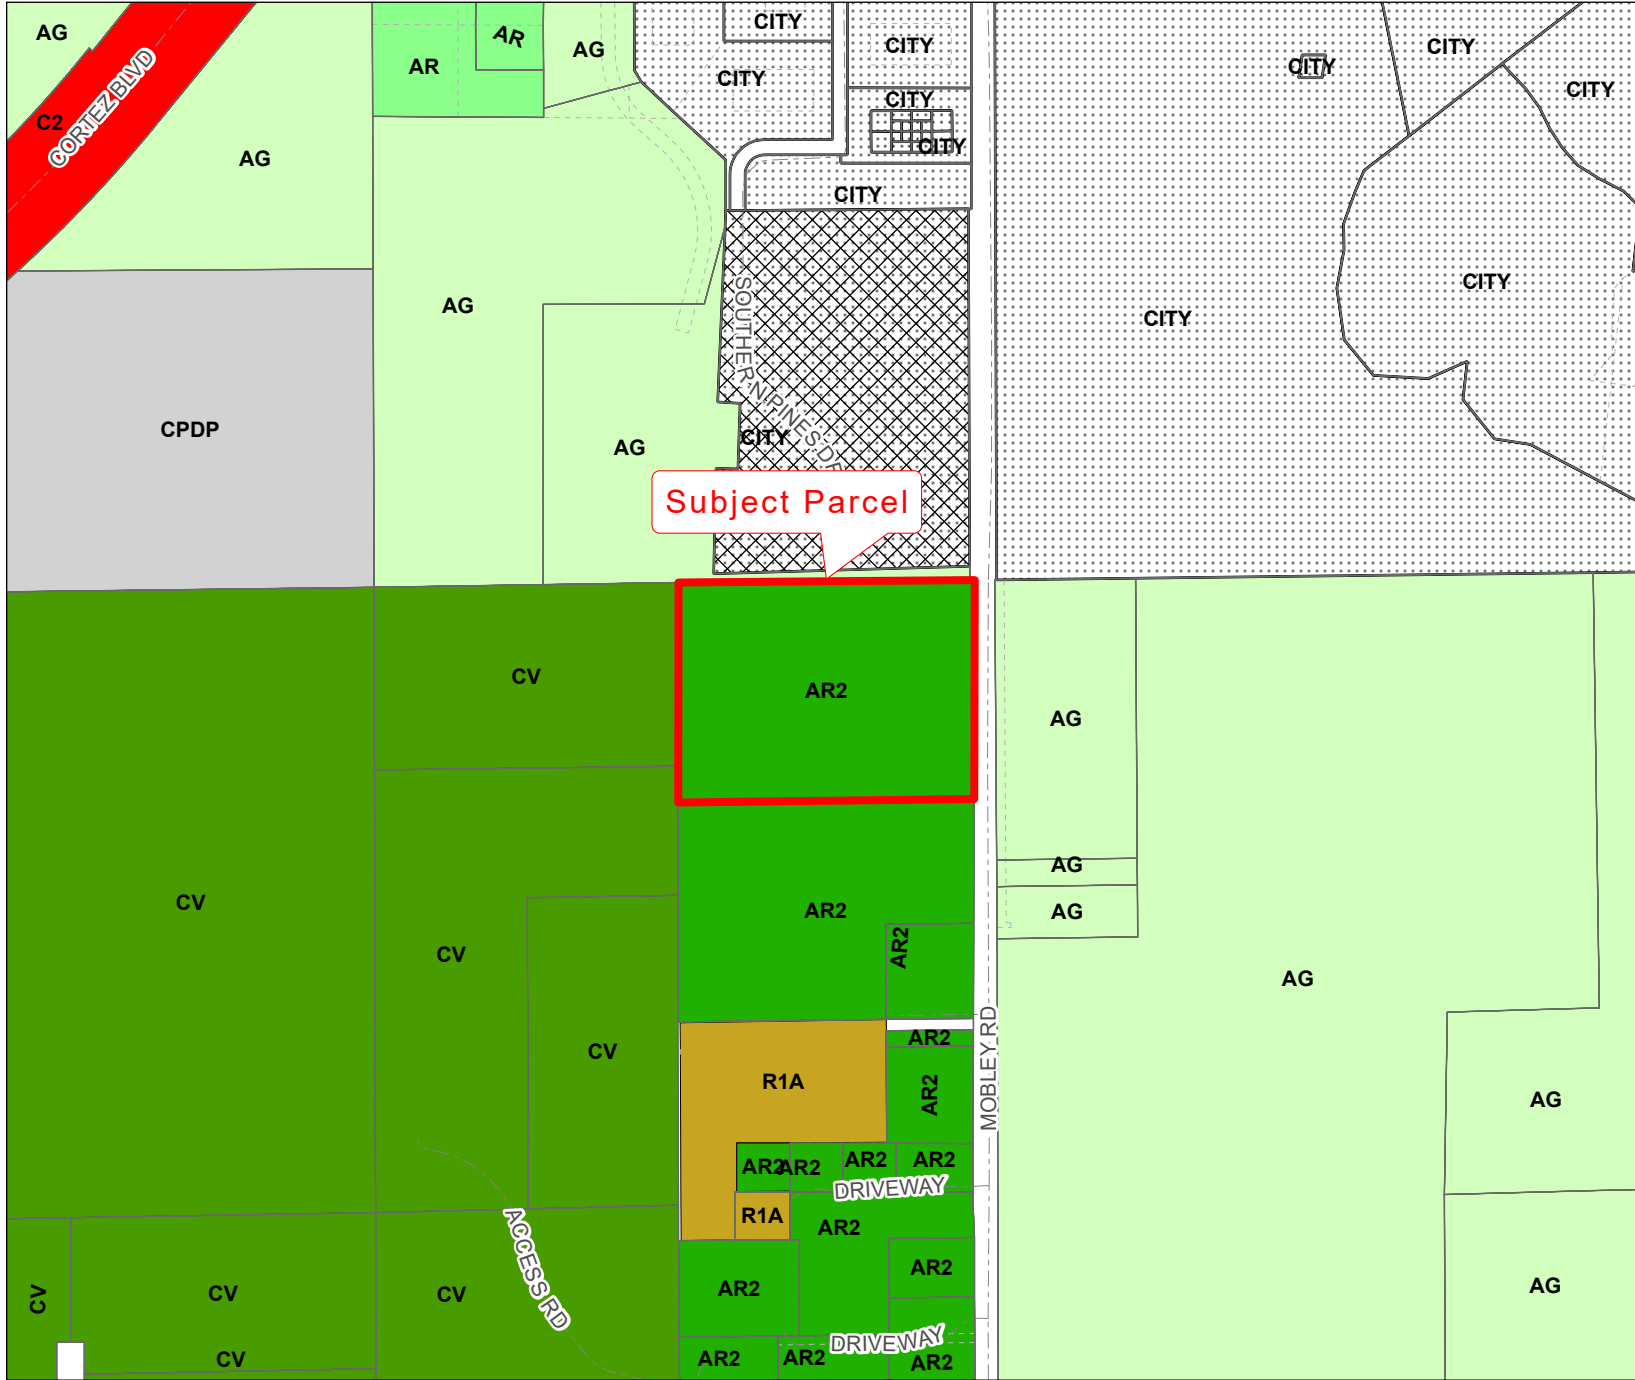

1440425

This map was prepared by this office to be used as an aid in land parcel location and identification only. All land locations, right-of-way widths, acreages, and utility locations are subject to field survey or other appropriate verification.

Zoning:

AC	PDP(HC)
AG	PDP(HHC)
AR	PDP(HID)
AR1	PDP(IND)
AR2	PDP(LI)
C1	PDP(MF)
C2	PDP(MH)
C3	PDP(NC)
C4	PDP(OP)
CITY	PDP(PSF)
CM1	PDP(REC)
CM2	PDP(RR)
CPDP	PDP(RUR)
CV	PDP(SF)
I1	PDP(SU)
I2	R1A
M	R1B
OP	R1C
PDP(AF)	R1MH
PDP(CM)	R2
PDP(CP)	R2.5
PDP(GC)	R3
PDP(GHC)	RC
	RM

City Zoning Pending