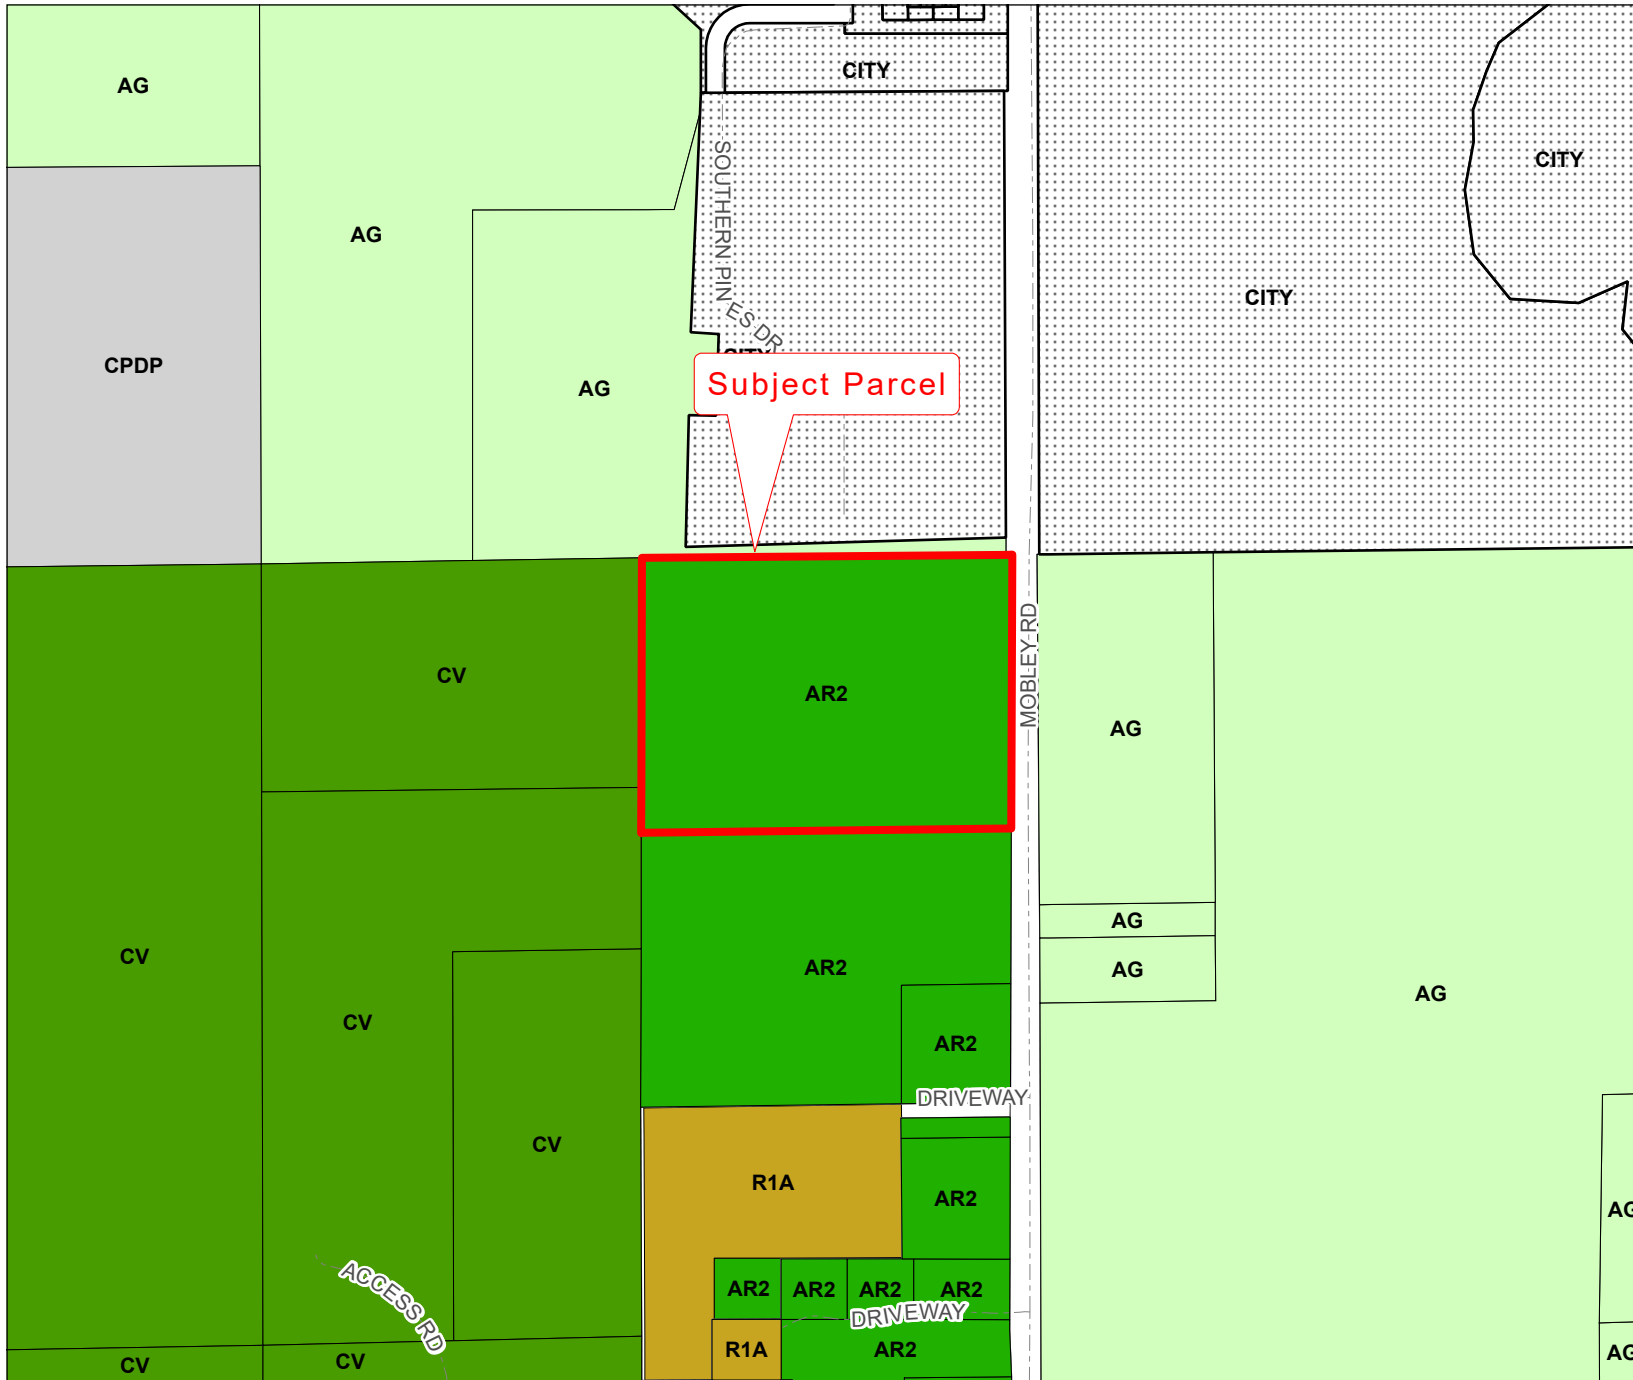

1487815

This map was prepared by this office to be used as an aid in land parcel location and identification only. All land locations, right-of-way widths, acreages, and utility locations are subject to field survey or other appropriate verification.

Zoning:

AC	PDP(HC)
AG	PDP(HHC)
AR	PDP(HID)
AR1	PDP(IND)
AR2	PDP(LI)
C1	PDP(MF)
C2	PDP(MH)
C3	PDP(NC)
C4	PDP(OP)
CITY	PDP(PSF)
CM1	PDP(REC)
CM2	PDP(RR)
CPDP	PDP(RUR)
CV	PDP(SF)
I1	PDP(SU)
I2	R1A
M	R1B
OP	R1C
PDP(AF)	R1MH
PDP(CM)	R2
PDP(CP)	R2.5
PDP(GC)	R3
PDP(GHC)	RC
	RM

City Zoning Pending