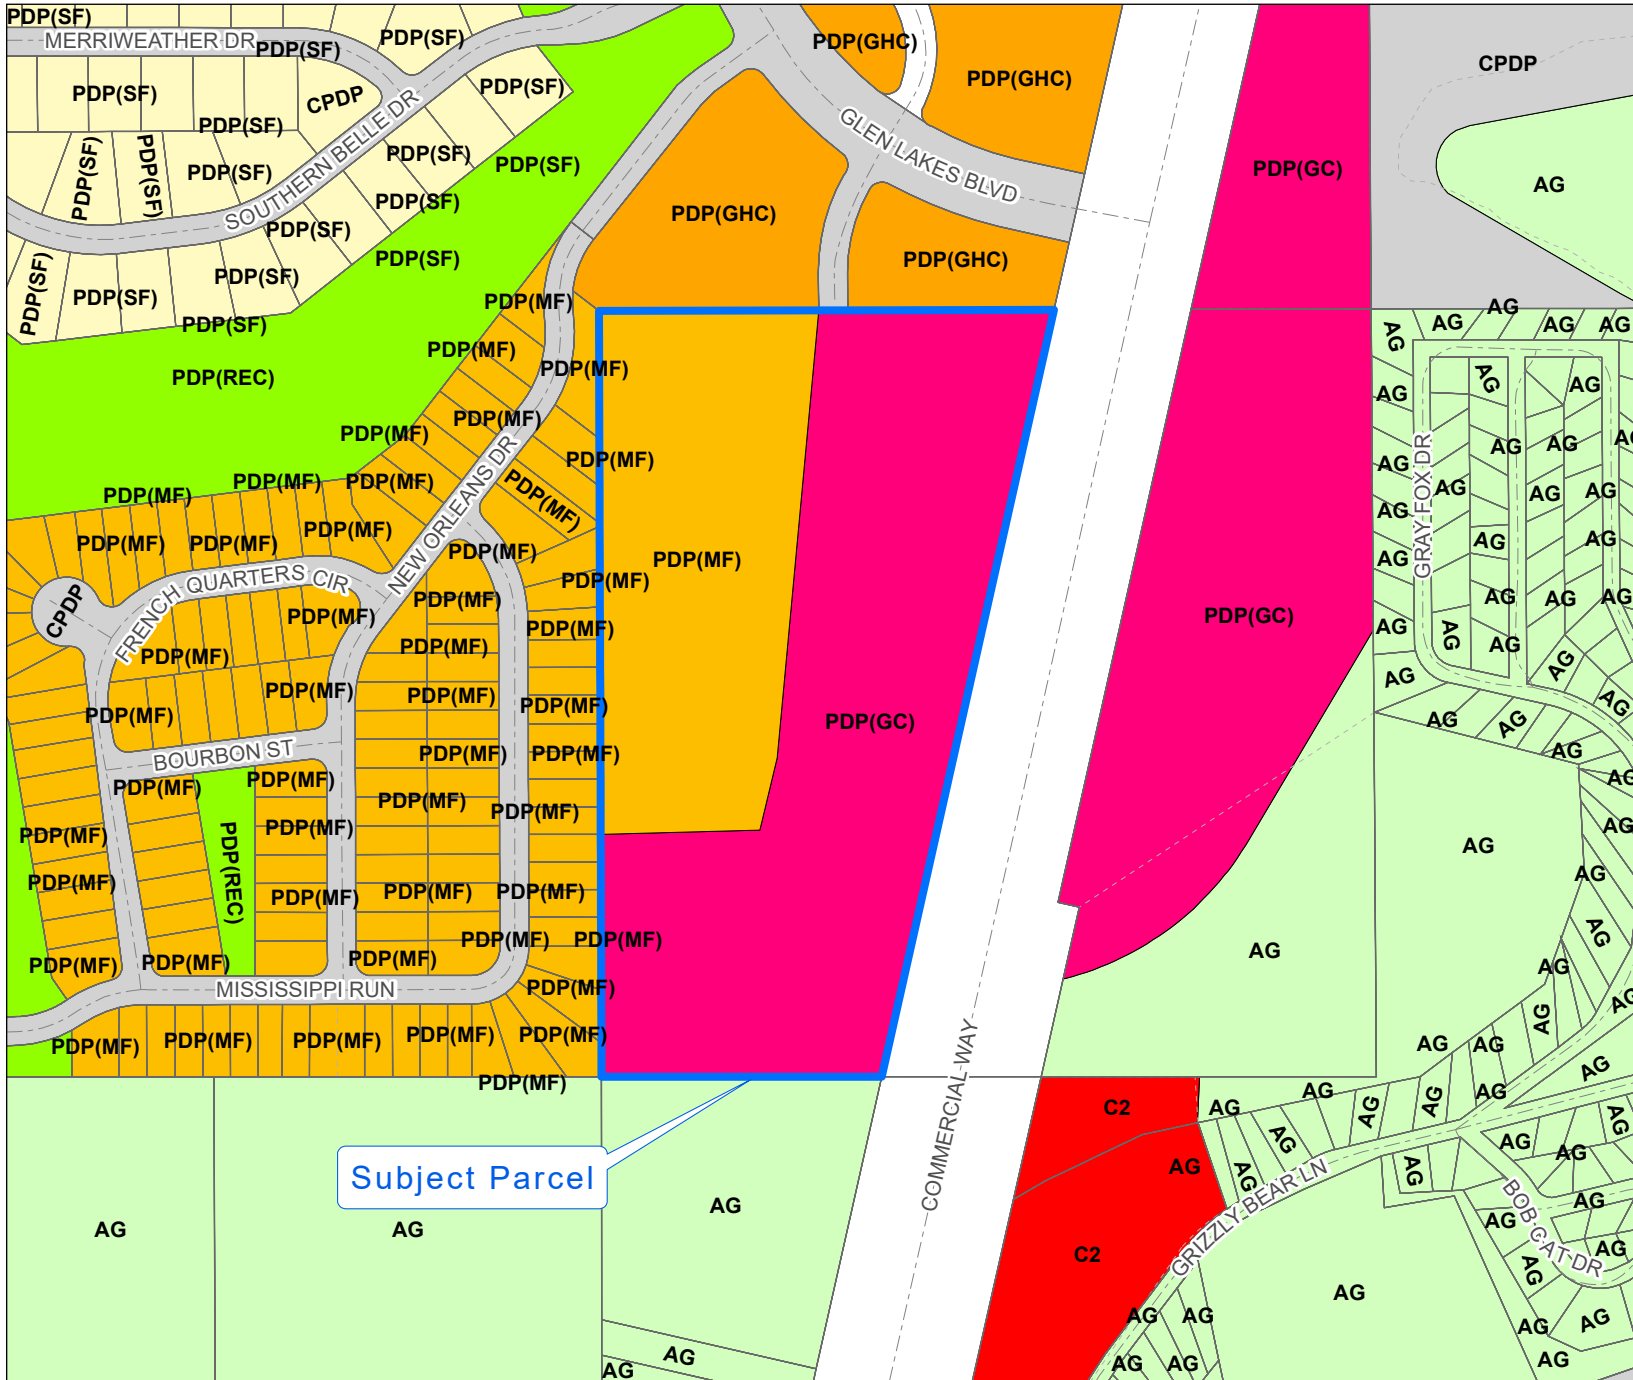

CP 1449681

This map was prepared by this office to be used as an aid in land parcel location and identification only. All land locations, right-of-way widths, acreages, and utility locations are subject to field survey or other appropriate verification.

Zoning:

AC	PDP(HC)
AG	PDP(HHC)
AR	PDP(HID)
AR1	PDP(IND)
AR2	PDP(LI)
C1	PDP(MF)
C2	PDP(MH)
C3	PDP(NC)
C4	PDP(OP)
CITY	PDP(PSF)
CM1	PDP(REC)
CM2	PDP(RR)
CPDP	PDP(RUR)
CV	PDP(SF)
I1	PDP(SU)
I2	R1A
M	R1B
OP	R1C
PDP(AF)	R1MH
PDP(CM)	R2
PDP(CP)	R2.5
PDP(GC)	R3
PDP(GHC)	RC
	RM

City Zoning Pending