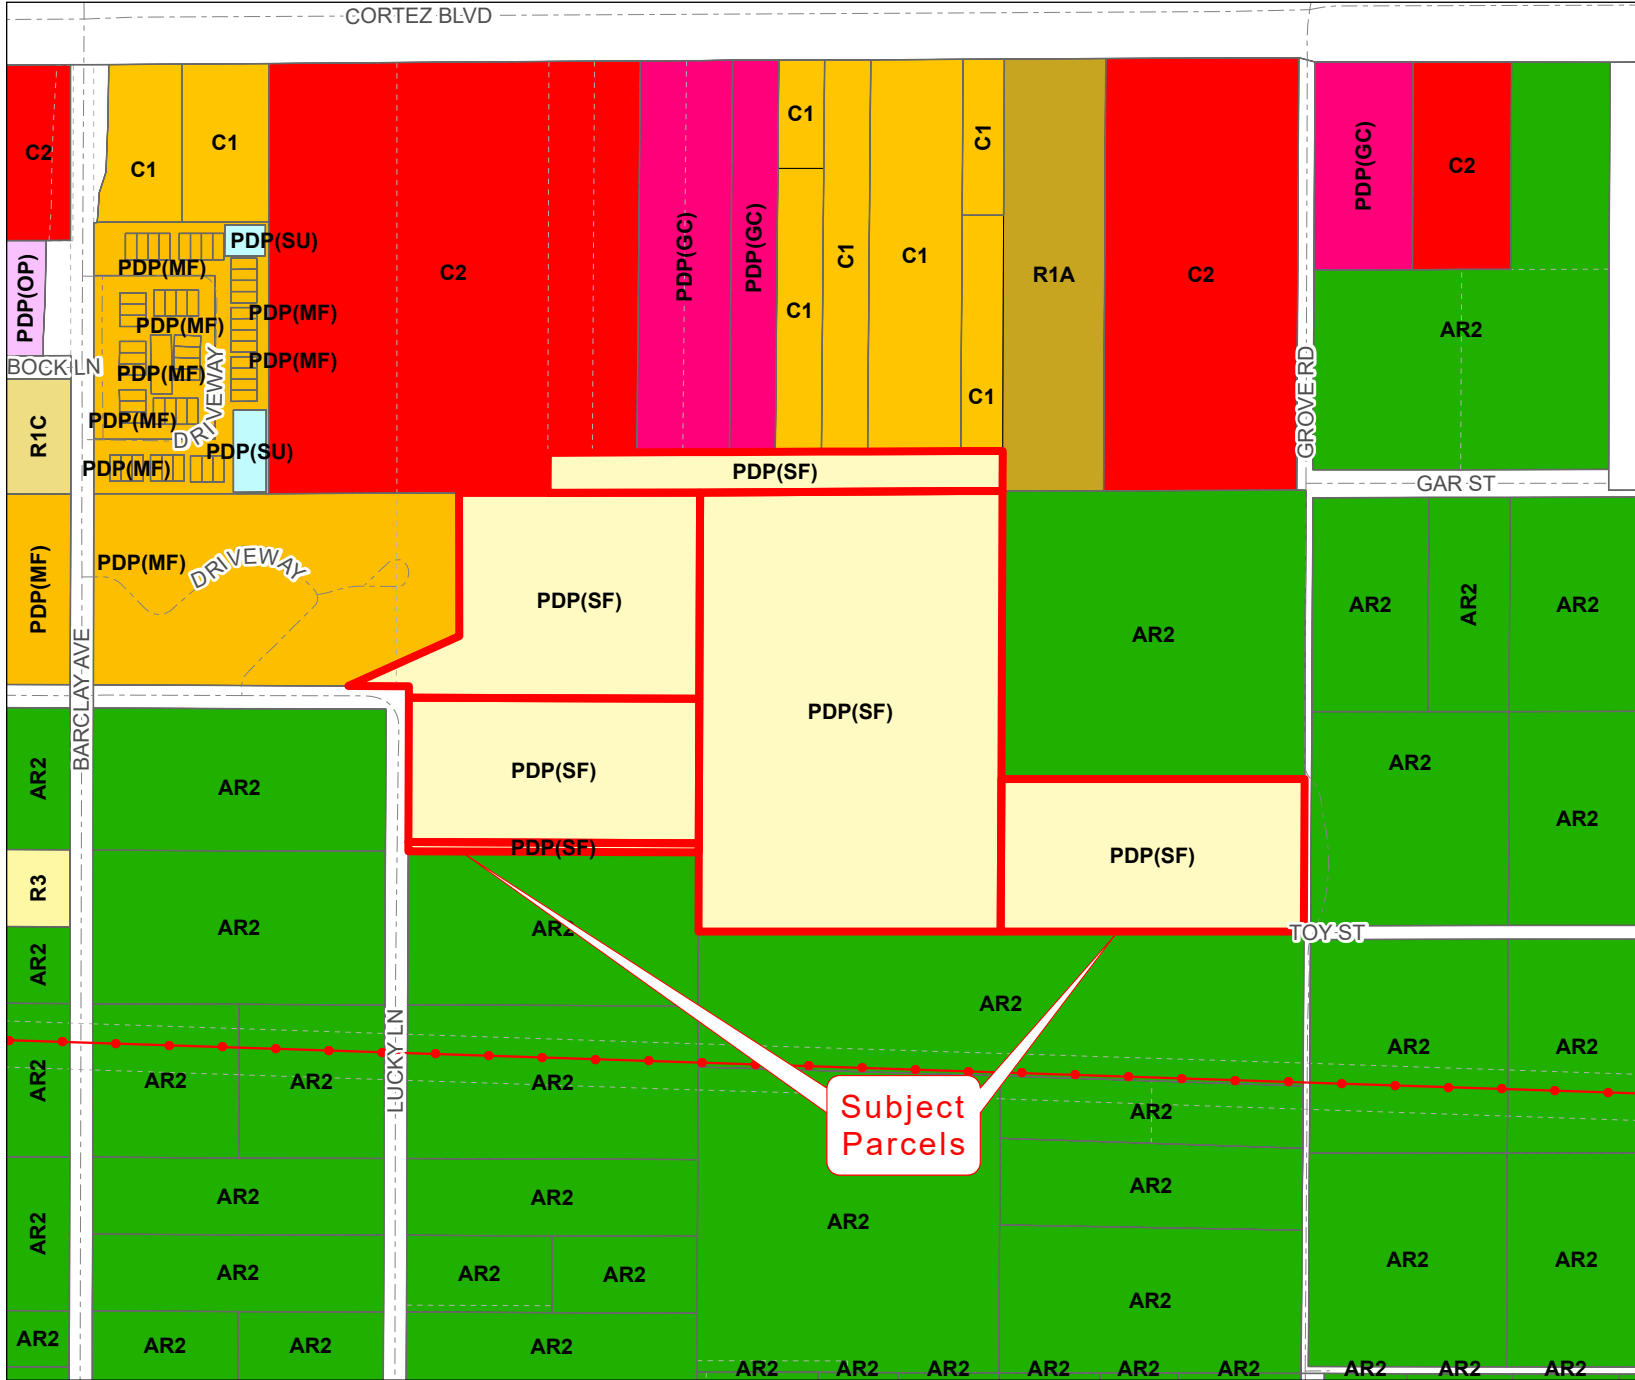

CP1430915

This map was prepared by this office to be used as an aid in land parcel location and identification only. All land locations, right-of-way widths, acreages, and utility locations are subject to field survey or other appropriate verification.

Zoning:

AC	PDP(HC)
AG	PDP(HHC)
AR	PDP(HID)
AR1	PDP(IND)
AR2	PDP(LI)
C1	PDP(MF)
C2	PDP(MH)
C3	PDP(NC)
C4	PDP(OP)
CITY	PDP(PSF)
CM1	PDP(REC)
CM2	PDP(RR)
CPDP	PDP(RUR)
CV	PDP(SF)
I1	PDP(SU)
I2	R1A
M	R1B
OP	R1C
PDP(AF)	R1MH
PDP(CM)	R2
PDP(CP)	R2.5
PDP(GC)	R3
PDP(GHC)	RC
	RM

City Zoning Pending