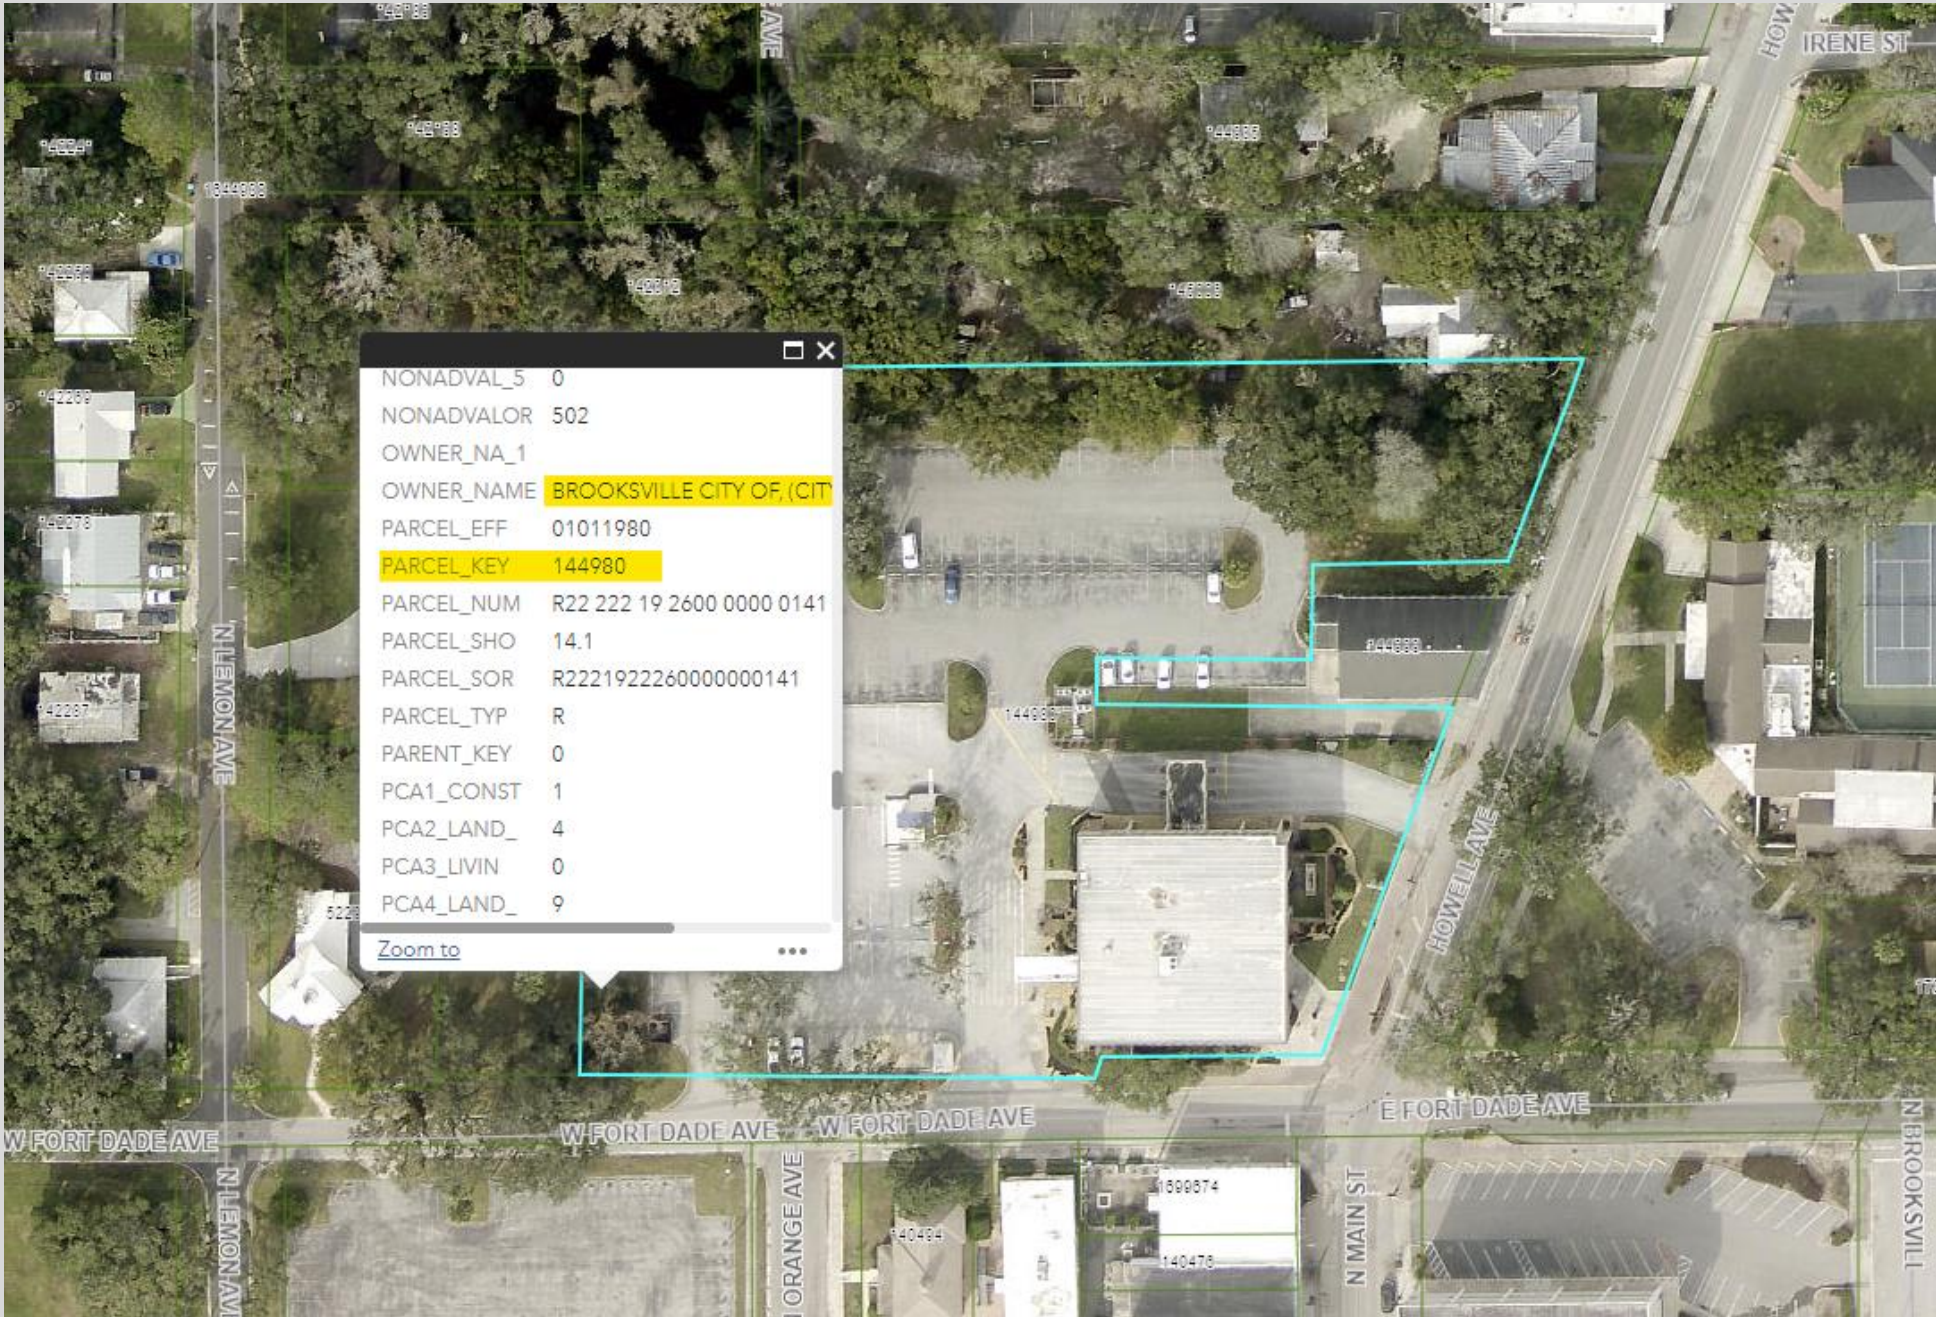

Key 144980

NONADVAL_5	0
NONADVALOR	502
OWNER_NAME	BROOKSVILLE CITY OF, (CIT)
PARCEL_EFF	01011980
PARCEL_KEY	144980
PARCEL_NUM	R22 222 19 2600 0000 0141
PARCEL_SHO	14.1
PARCEL_SOR	R2221922260000000141
PARCEL_TYP	R
PARENT_KEY	0
PCA1_CONST	1
PCA2_LAND_	4
PCA3_LIVIN	0
PCA4_LAND_	9

[Zoom to](#)

Brooksville

The Lazy-Maid Crêperie

Hernand Park

May-Stringer House

City Electric Supply
Brooksville
Shop Generac
Generators

Indigo Aura Connection
Spiritual Wellness

W Jefferson St

N Broad St

Ponce De Leon Blvd

S Main St

Mondon Hill Rd