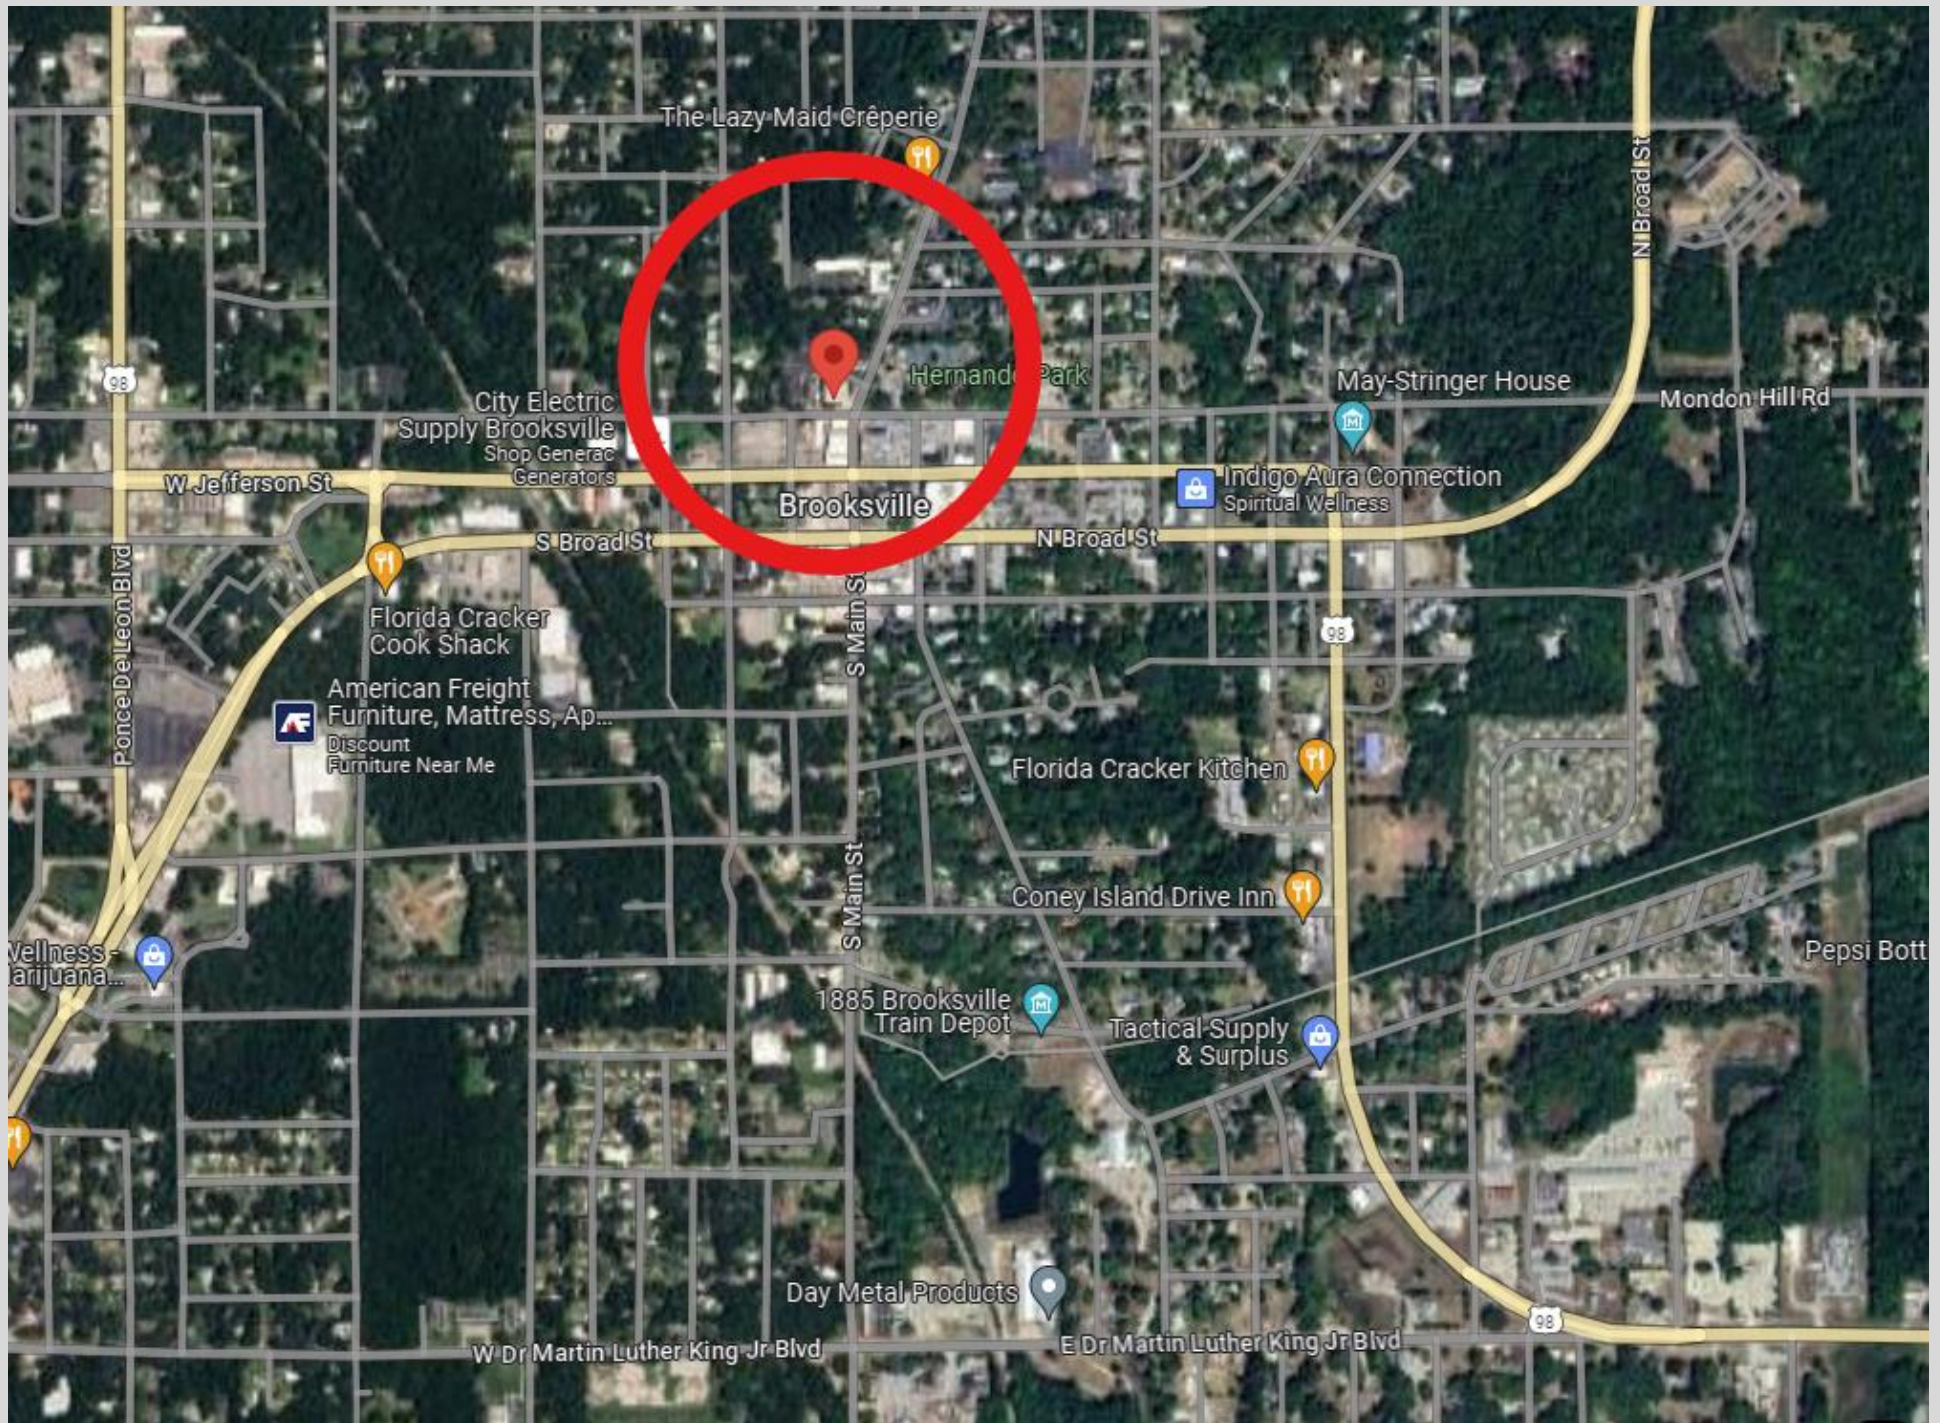

Key 144980

NONADVAL_5	0
NONADVALOR	502
OWNER_NAME	BROOKSVILLE CITY OF, (CIT)
PARCEL_EFF	01011980
PARCEL_KEY	144980
PARCEL_NUM	R22 222 19 2600 0000 0141
PARCEL_SHO	14.1
PARCEL_SOR	R2221922260000000141
PARCEL_TYP	R
PARENT_KEY	0
PCA1_CONST	1
PCA2_LAND_	4
PCA3_LIVIN	0
PCA4_LAND_	9

[Zoom to](#)

Brooksville

The Lazy-Maid Crêperie

Hernand Park

May-Stringer House

City Electric Supply
Brooksville
Shop Generac
Generators

Indigo Aura Connection
Spiritual Wellness

W Jefferson St

S Broad St

N Broad St

Florida Cracker
Cook Shack

American Freight
Furniture, Mattress, Ap...
Discount
Furniture Near Me

Florida Cracker Kitchen

Coney Island Drive Inn

1885 Brooksville
Train Depot

Tactical-Supply
& Surplus

N Broad St

Ponce De Leon Blvd

S Main St

Mondon Hill Rd