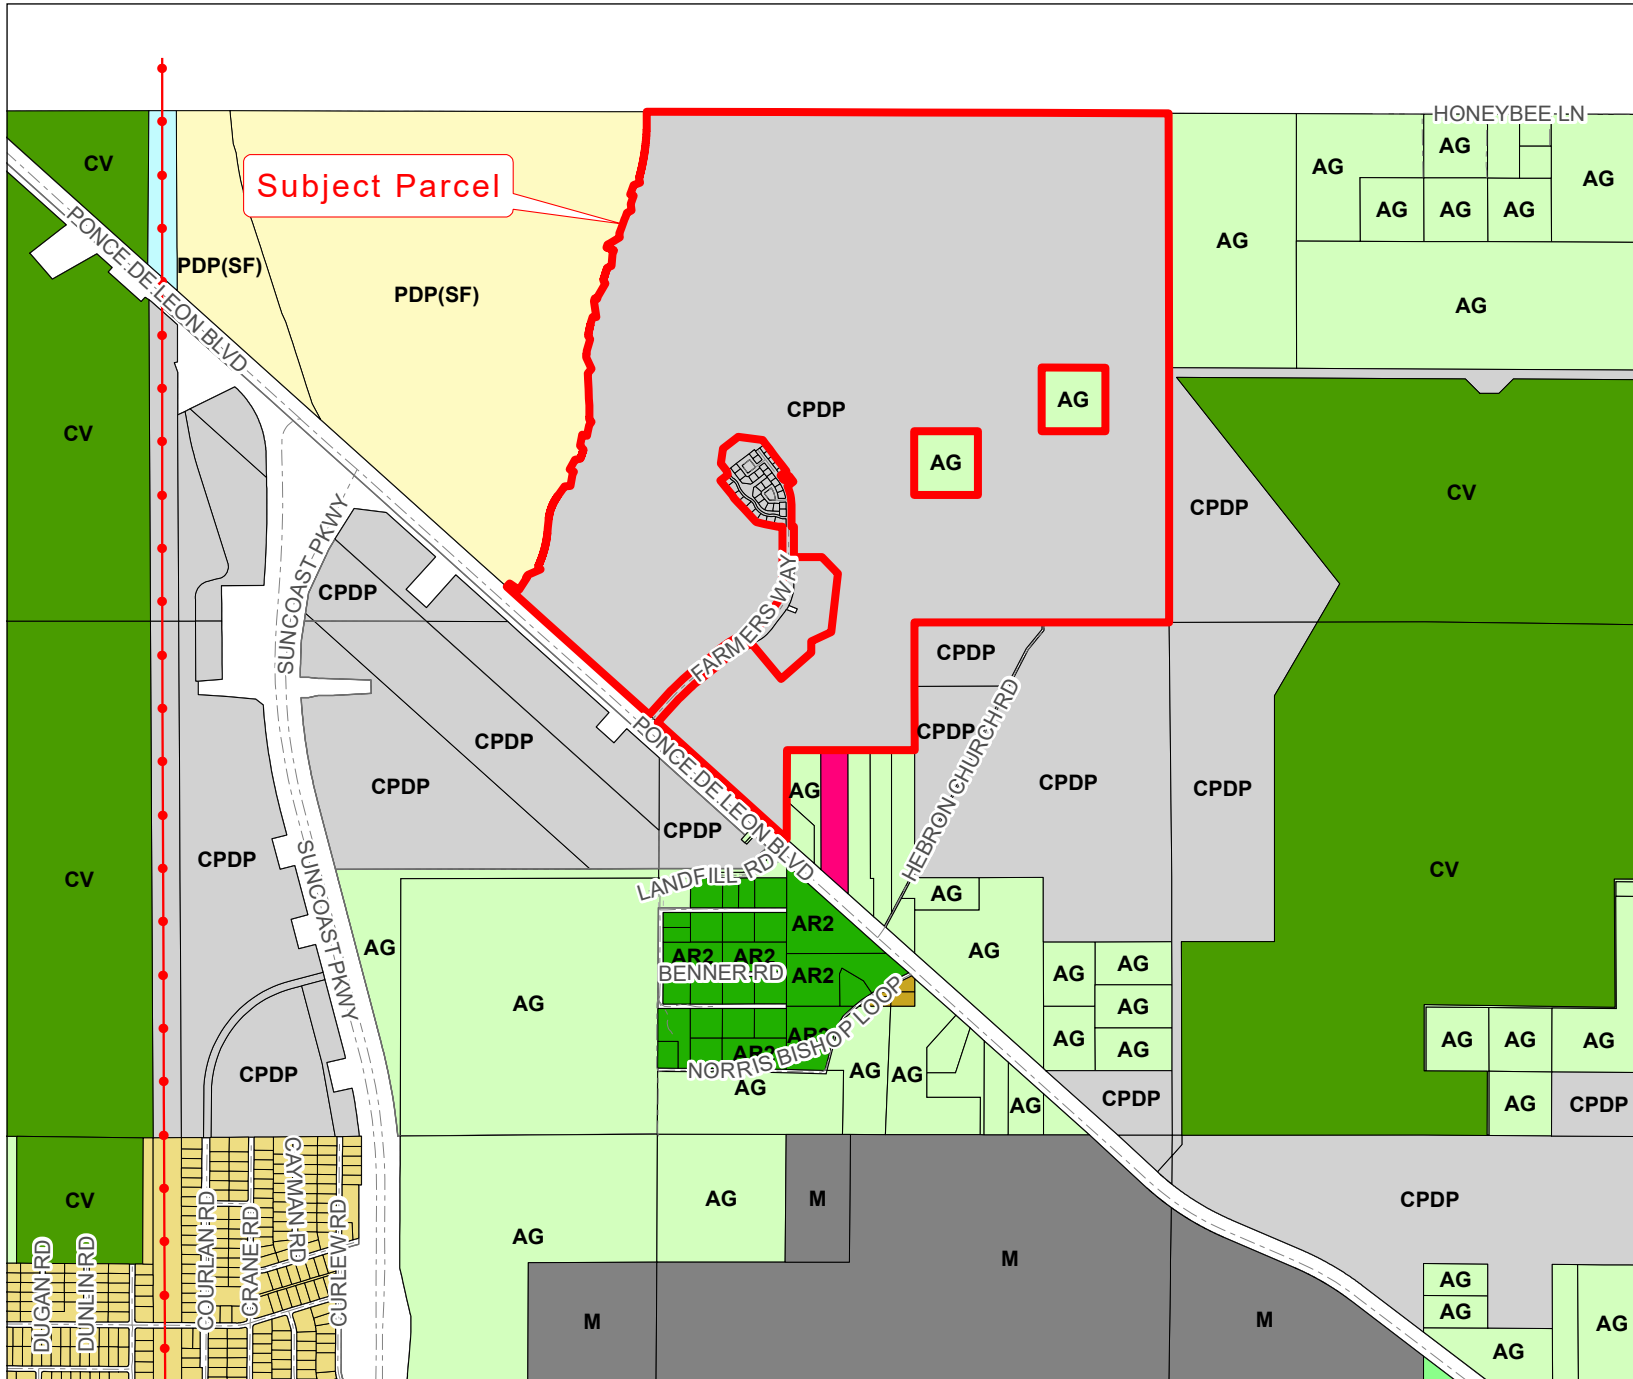

# CP 1475198

This map was prepared by this office to be used as an aid in land parcel location and identification only. All land locations, right-of-way widths, acreages, and utility locations are subject to field survey or other appropriate verification.

**Zoning:**

AC	PDP(HC)
AG	PDP(HHC)
AR	PDP(HID)
AR1	PDP(IND)
AR2	PDP(LI)
C1	PDP(MF)
C2	PDP(MH)
C3	PDP(NC)
C4	PDP(OP)
CITY	PDP(PSF)
CM1	PDP(REC)
CM2	PDP(RR)
CPDP	PDP(RUR)
CV	PDP(SF)
I1	PDP(SU)
I2	R1A
M	R1B
OP	R1C
PDP(AF)	R1MH
PDP(CM)	R2
PDP(CP)	R2.5
PDP(GC)	R3
PDP(GHC)	RC
	RM