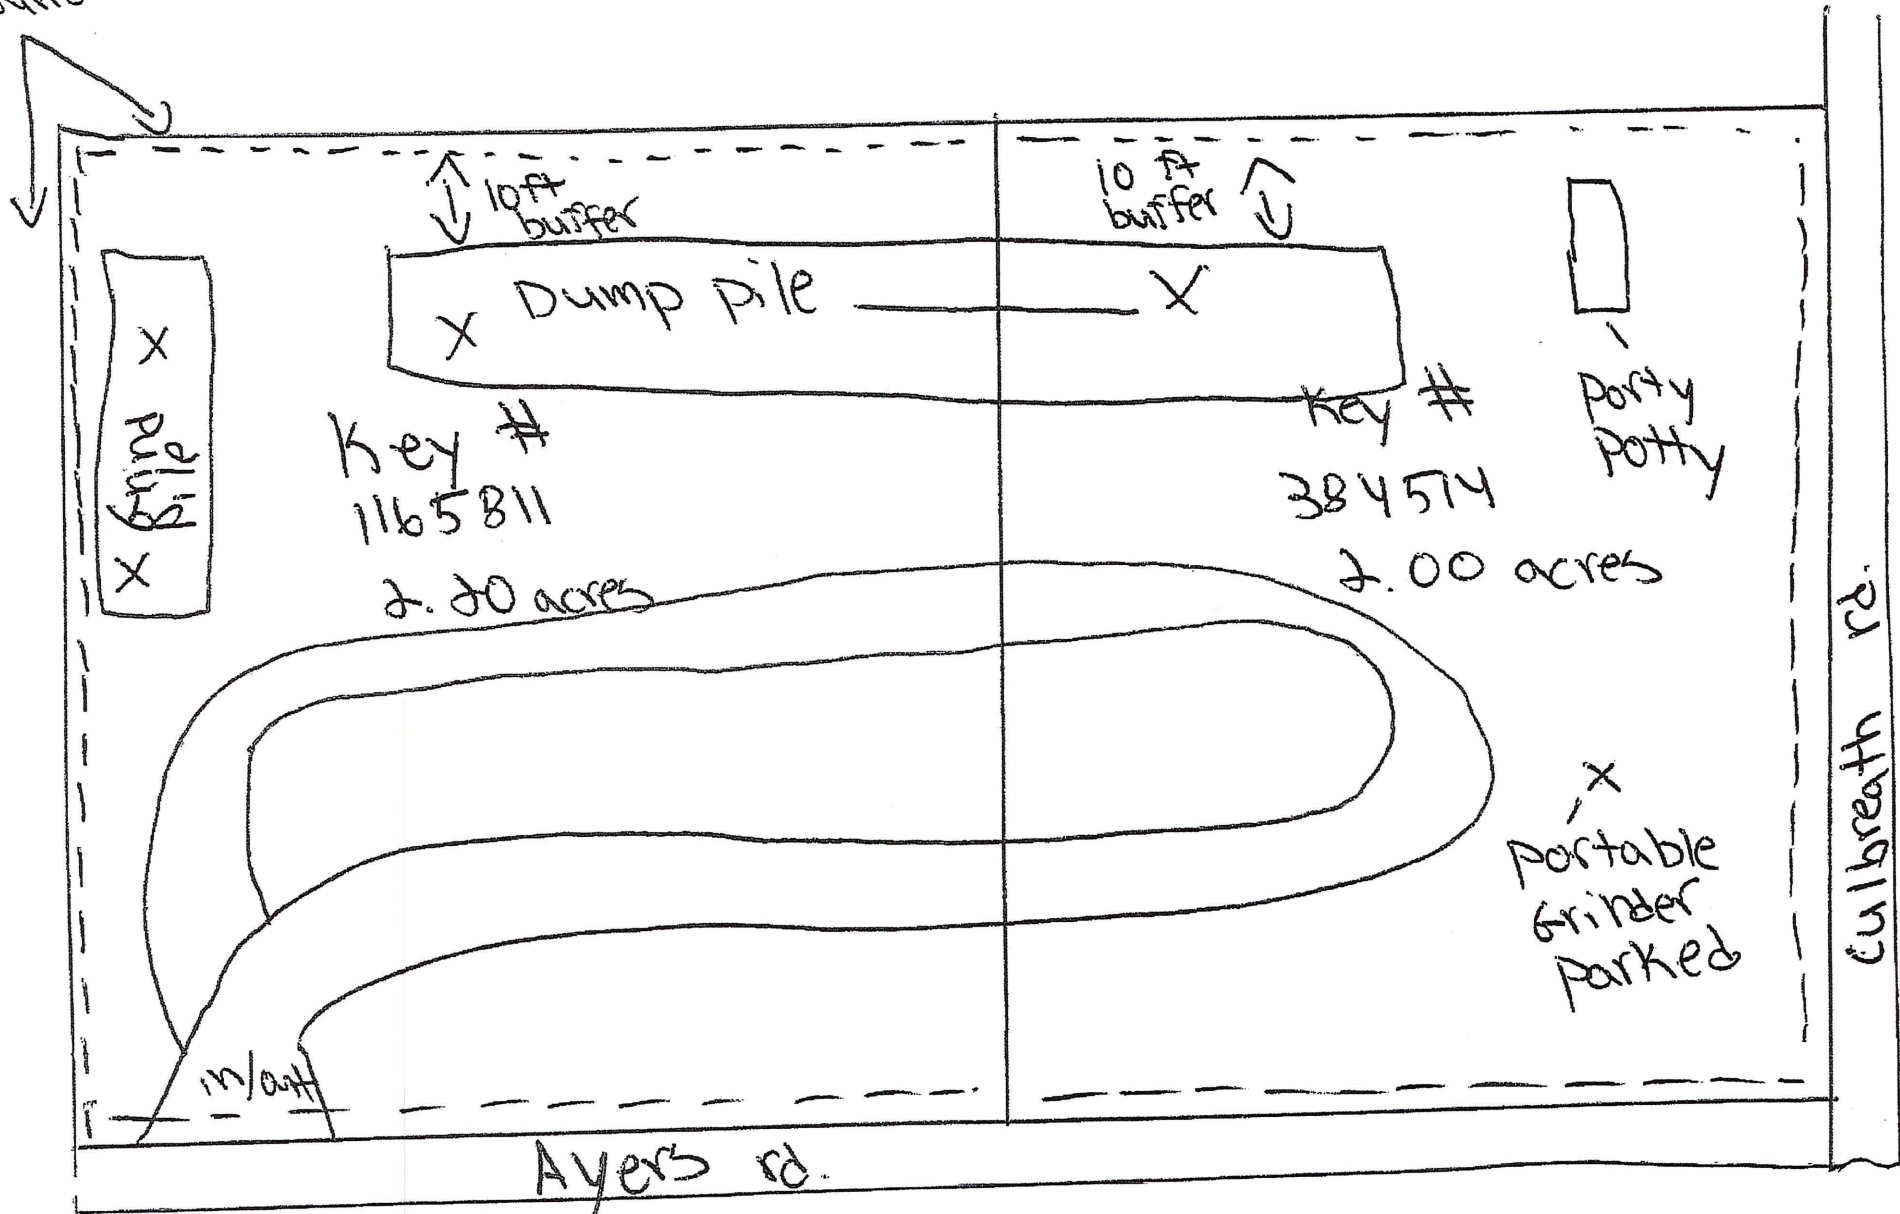

6 ft privacy fence all around

Key #  
1165811  
2.00 acres

Key #  
384514  
2.00 acres

Porty  
Potty

X  
Portable  
grinder  
parked

Ayers rd.

Culbreath rd.

in/out