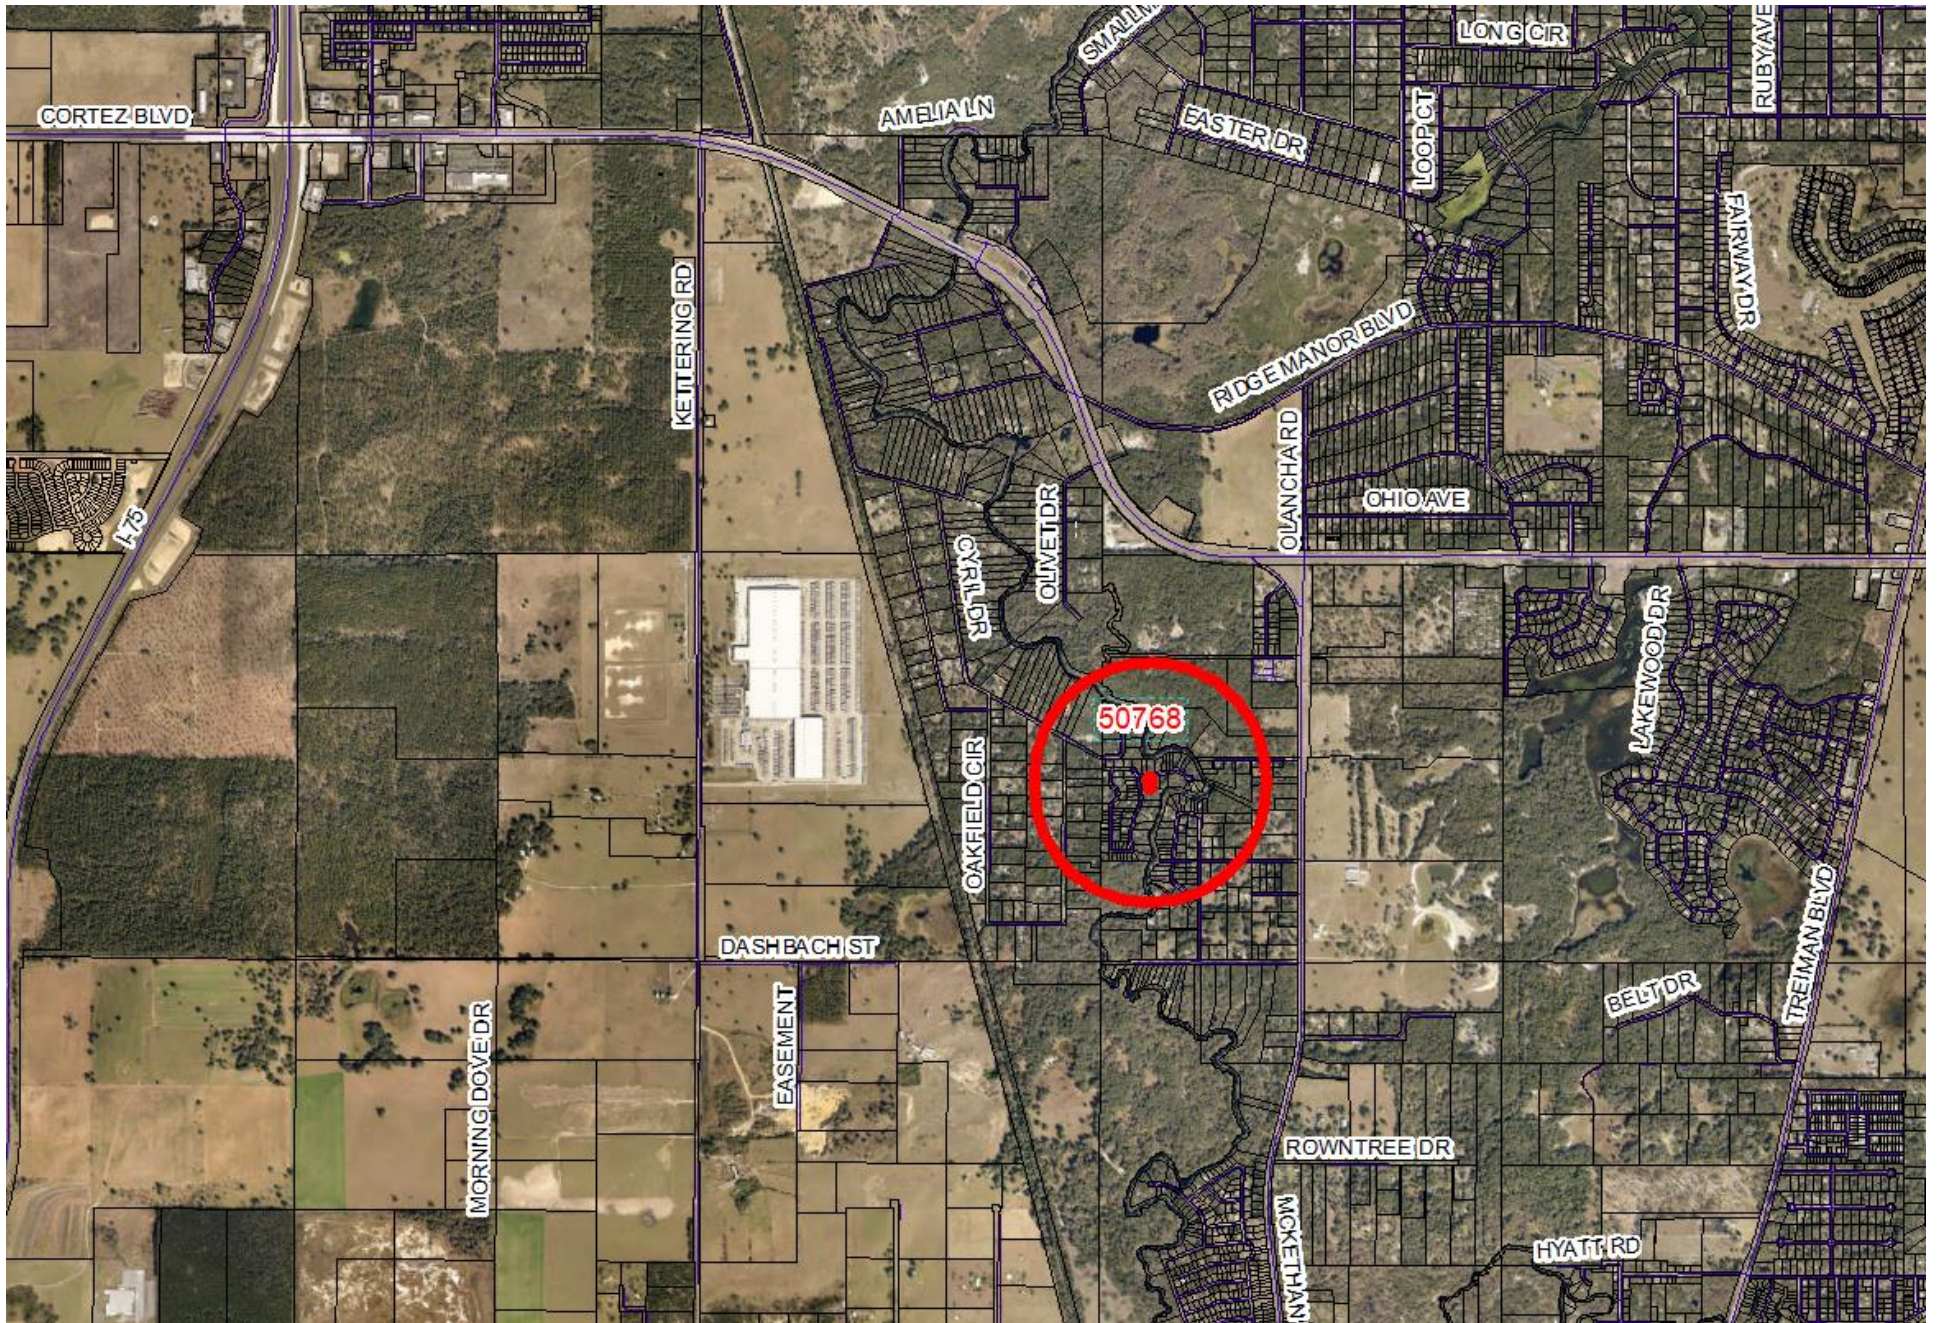

KEY 50768 ROUND TABLE ROAD

CORTEZ BLVD

I-75

KETTERING RD

AMELIA LN

SM ALLEN

EASTER DR

LONG CR

RUBY AVE

LOOP CT

FAIRWAY DR

RIDGE MANOR BLVD

OLANCHARD

OHIO AVE

ORLAND DR

OLIVET DR

50768

LAKELWOOD DR

DASHBACH ST

EASEMENT

MORNING DOVE DR

BELT DR

TREIMAN BLVD

ROWNTREE DR