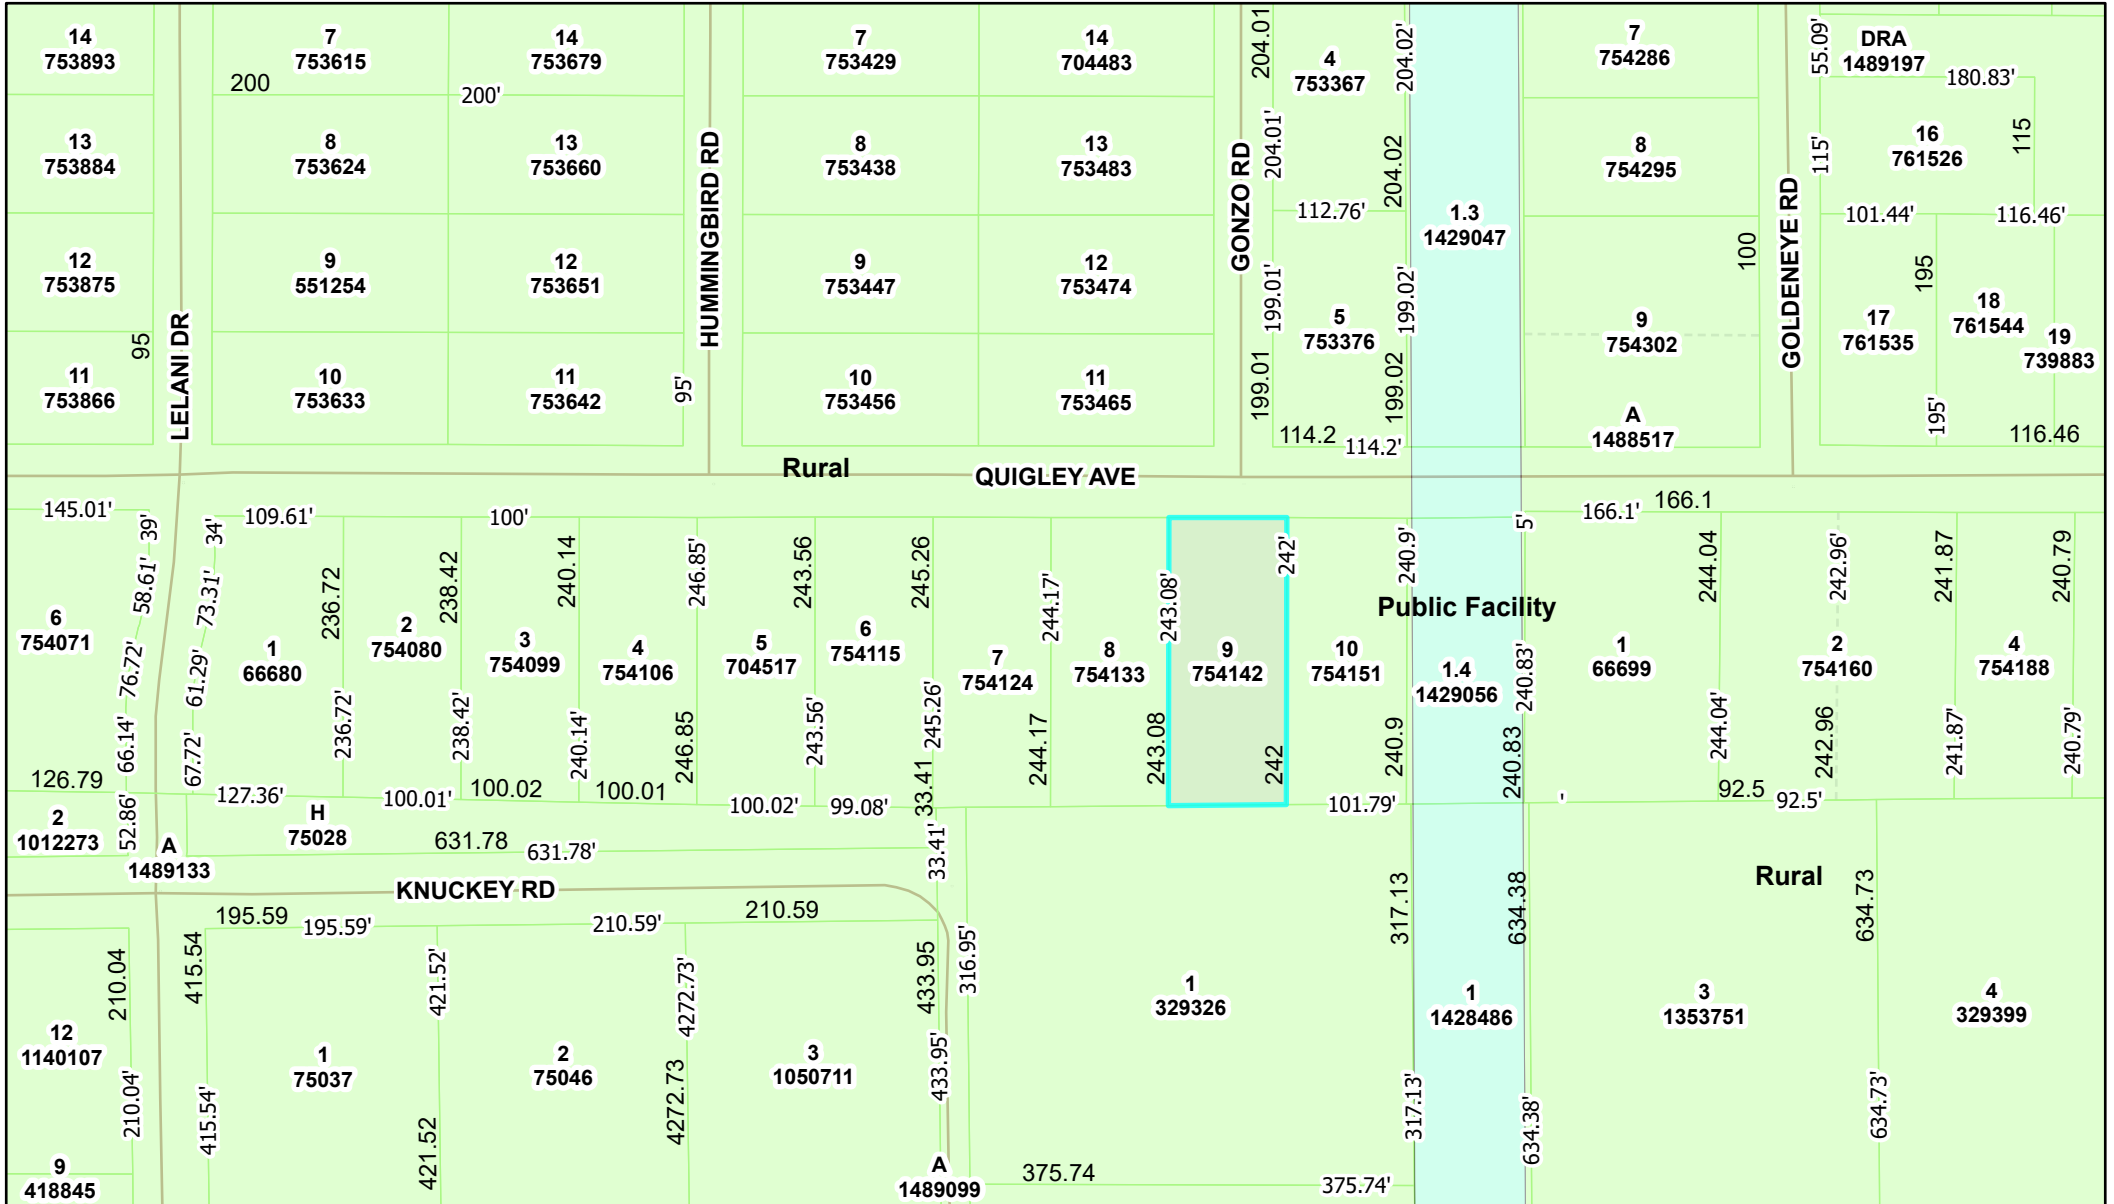

SE-26-04 FLU Map

3/12/2026, 2:08:26 PM

All Future Landuse Categories

PUBLIC FACILITY

RURAL

Parcels

Parcels (Labels)

Parcel Dimensions

Parcel Lines (Easement Historic)

----- Historic

Cross Streets

Streets

Sources: Esri, TomTom, Garmin, FAO, NOAA, USGS, © OpenStreetMap contributors, and the GIS User Community