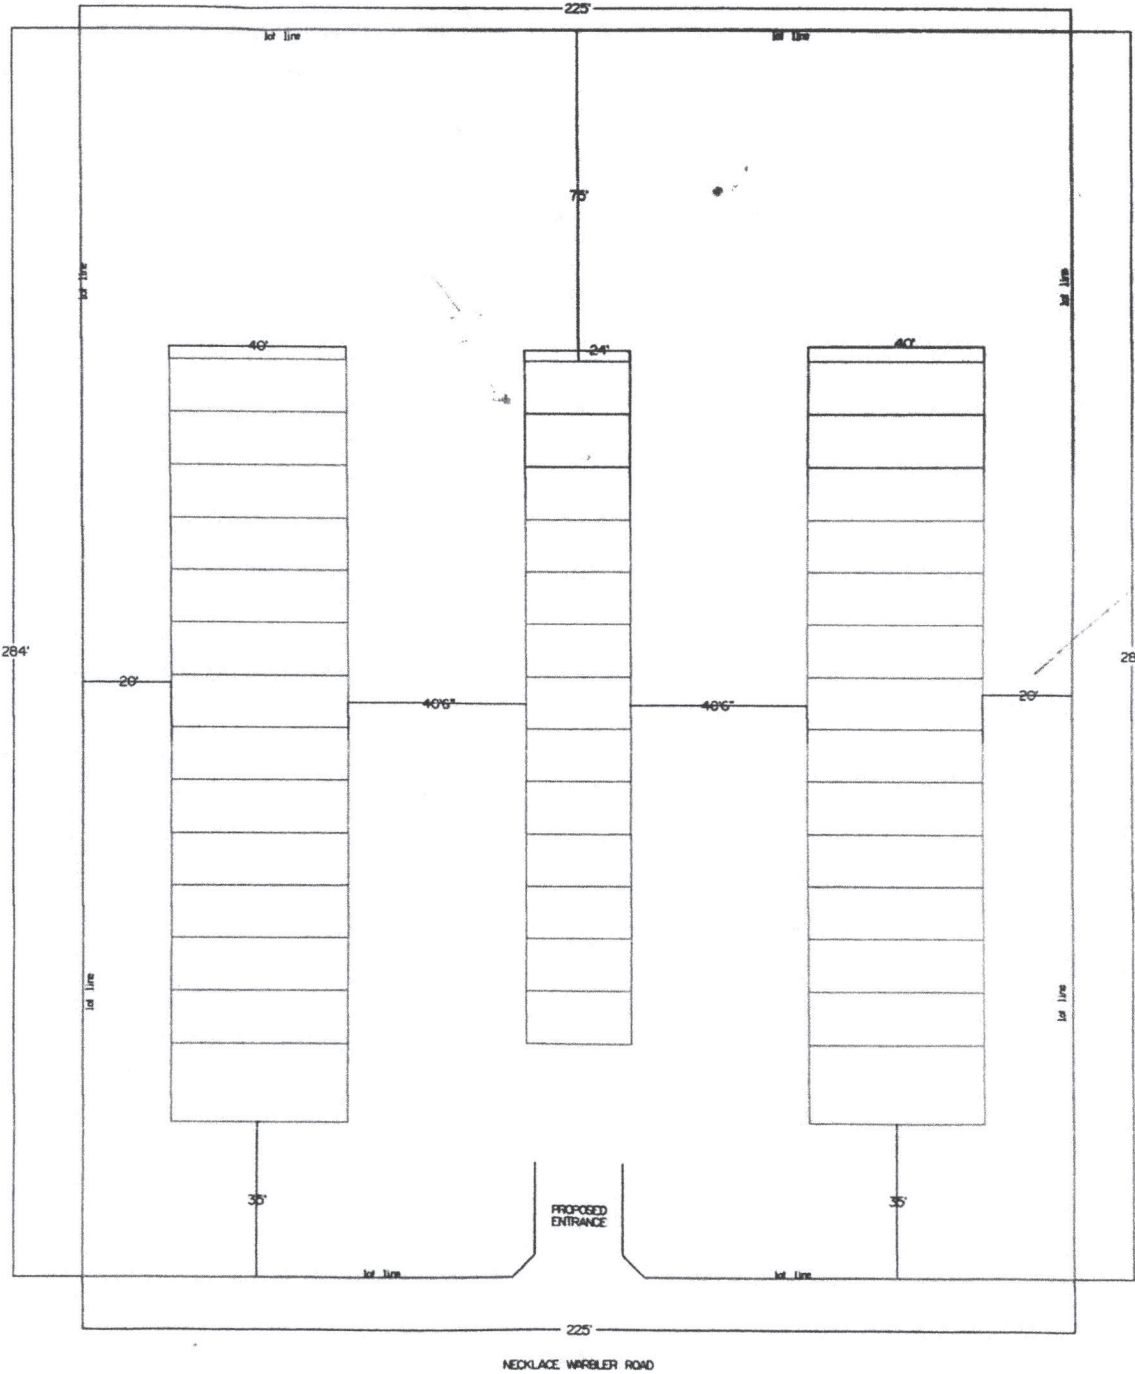

Received

MAR 02 2023

Planning Department
Hernando County, Florida

PROPOSED BOAT / RV / TRAILER
STORAGE AT
18061 NECKLACE WARBLER ROAD
WEEKI WACHI FL. 34614

COMMERCIAL HWY 19

15'

MJ BUTLER ENTERPRISES INC
PH 772-888-5546
EMAIL: MJBUTLERENTERPRISES@GMAIL.COM

225' ROAD IMPR.