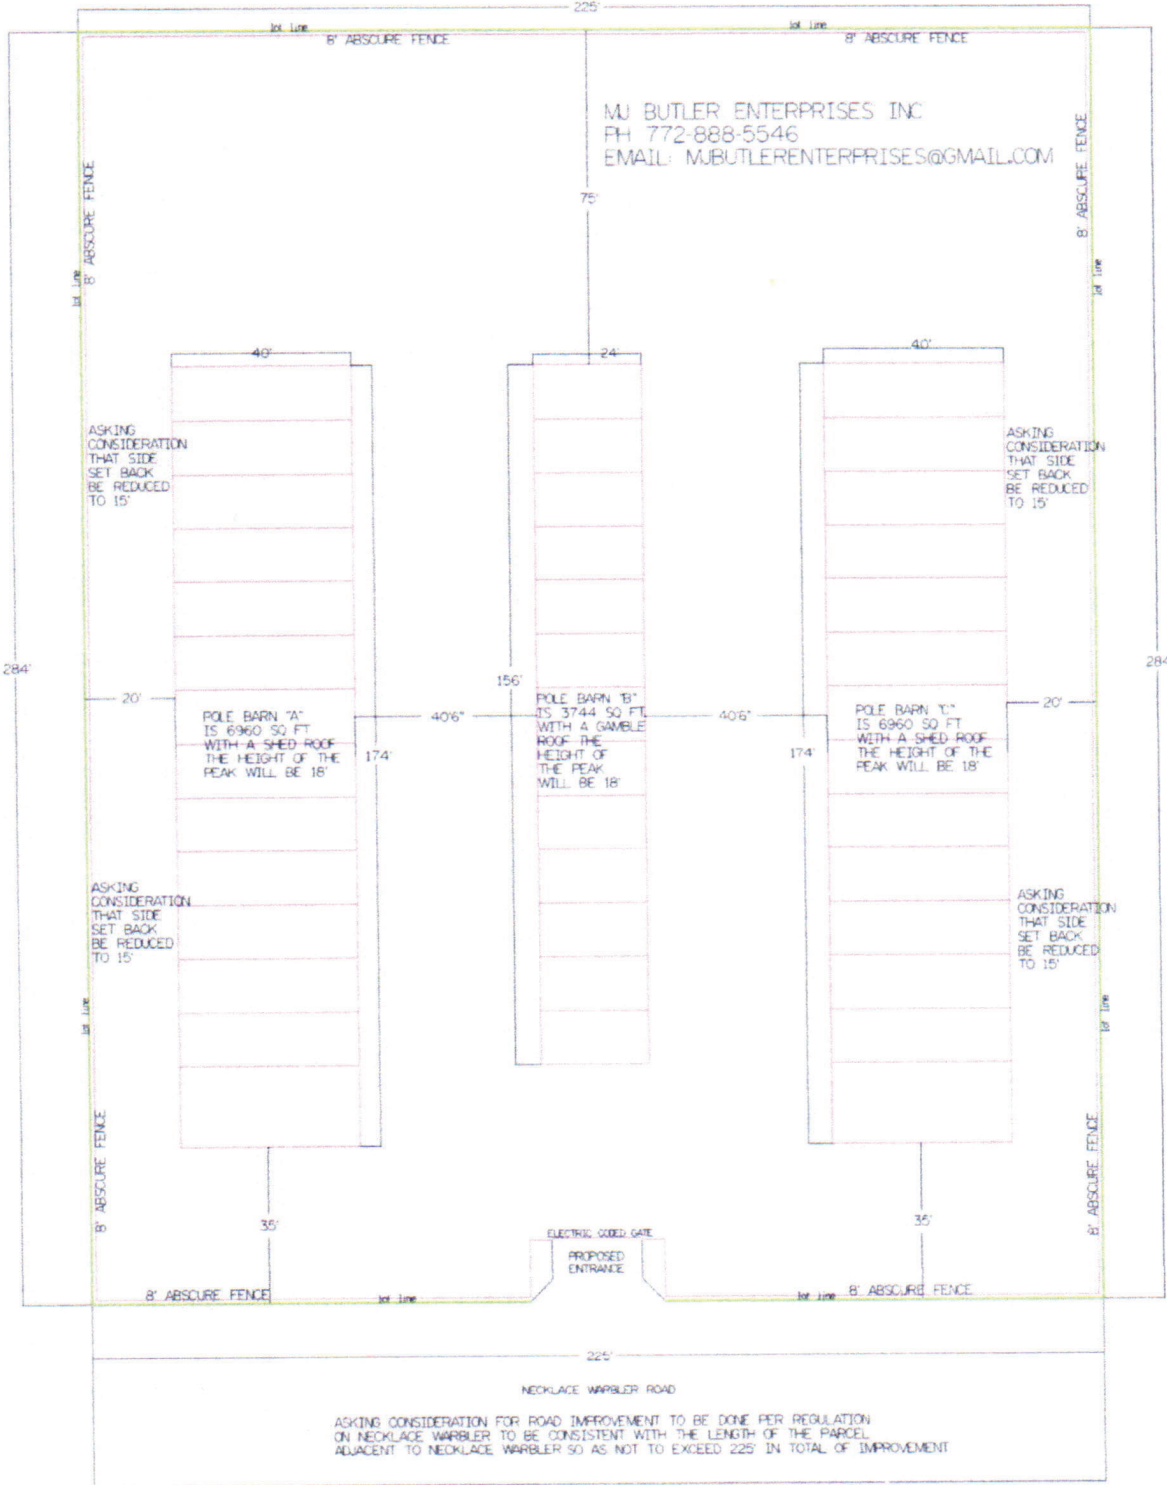

Received

MAR 02 2023

Planning Department
Hernando County, Florida

PROPOSED BOAT / RV / TRAILER
STORAGE AT
18061 NECKLACE WARBLER ROAD
WEEKI WACHI FL. 34614

COMMERCIAL HWY 19

Received

MAR 02 2023

Planning Department
Hernando County, Florida