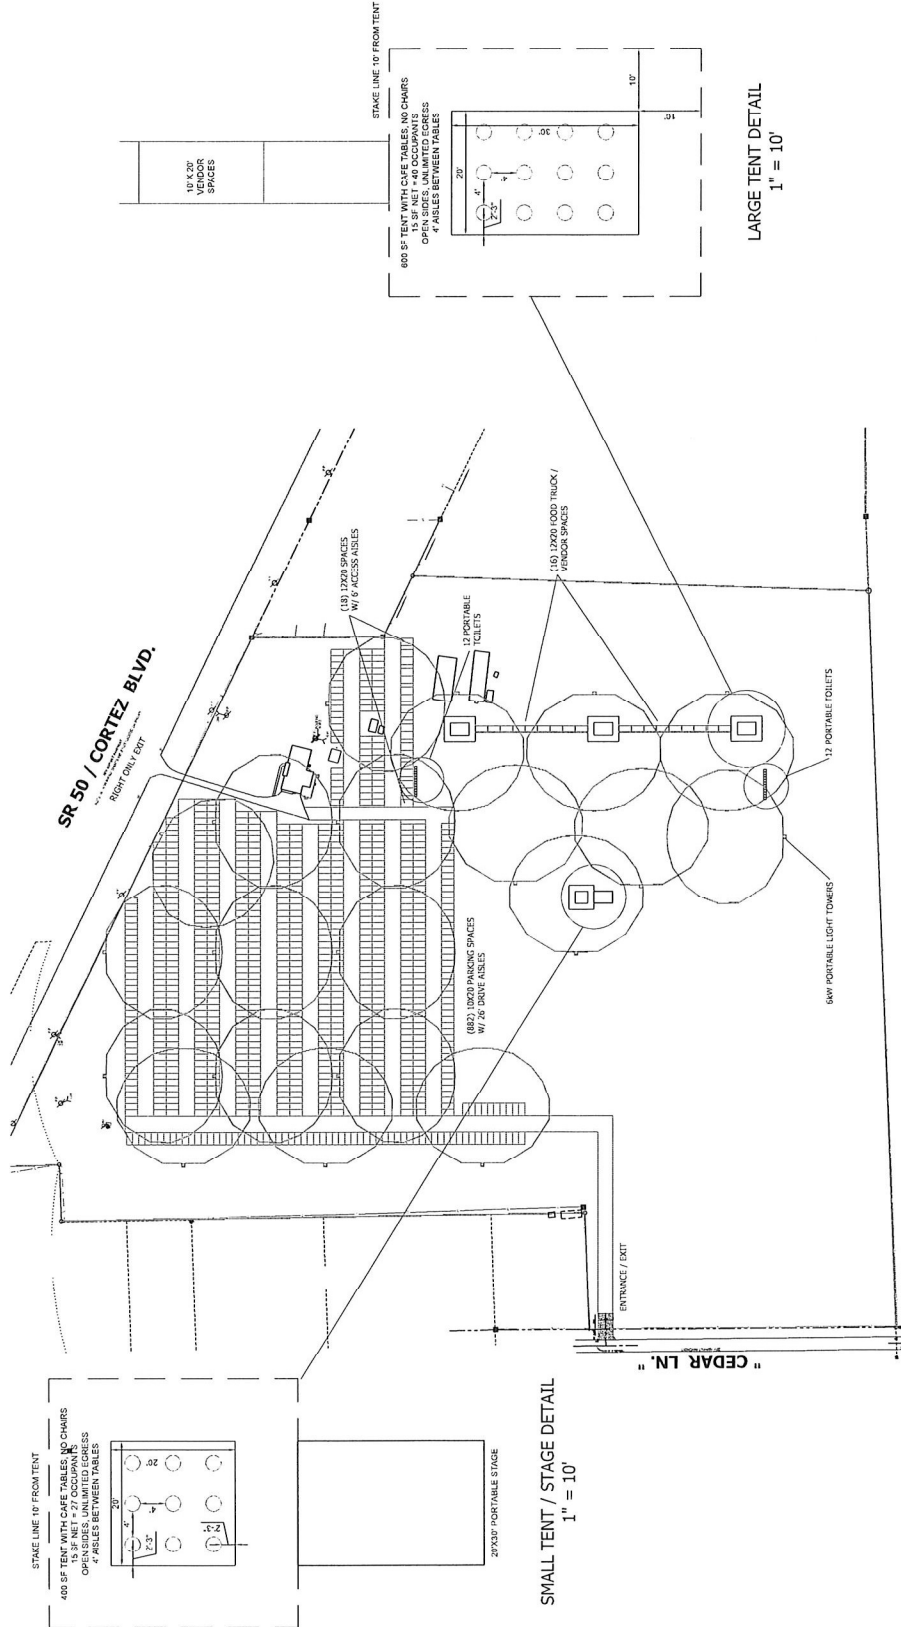

Received

AUG 31 2022

OVERALL SITE
1" = 100'

Planning Department
Hernando County, Florida