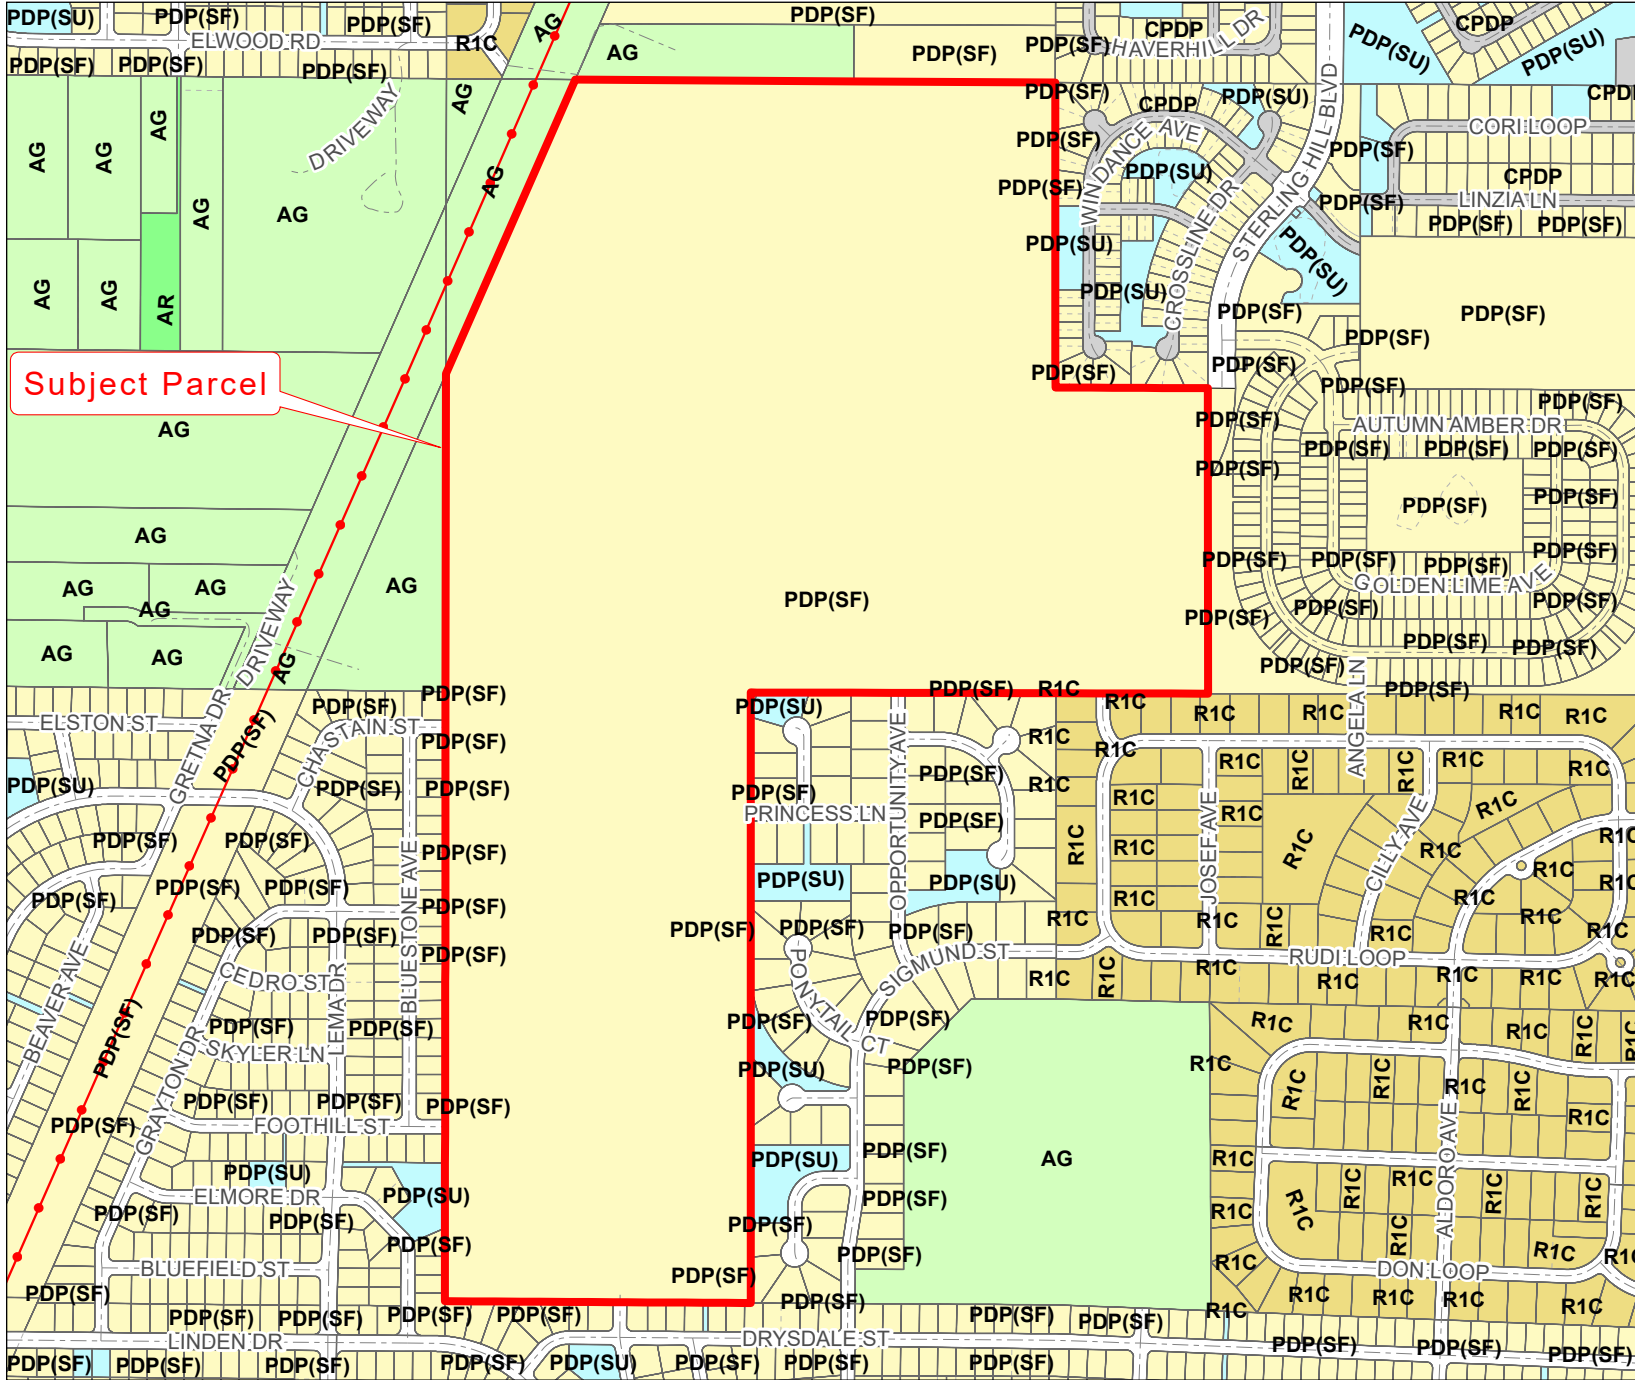

CP 1447019

This map was prepared by this office to be used as an aid in land parcel location and identification only. All land locations, right-of-way widths, acreages, and utility locations are subject to field survey or other appropriate verification.

Subject Parcel

Zoning:

AC	PDP(HC)
AG	PDP(HHC)
AR	PDP(HID)
AR1	PDP(IND)
AR2	PDP(LI)
C1	PDP(MF)
C2	PDP(MH)
C3	PDP(NC)
C4	PDP(OP)
CITY	PDP(PSF)
CM1	PDP(REC)
CM2	PDP(RR)
CPDP	PDP(RUR)
CV	PDP(SF)
I1	PDP(SU)
I2	R1A
M	R1B
OP	R1C
PDP(AF)	R1MH
PDP(CM)	R2
PDP(CP)	R2.5
PDP(GC)	R3
PDP(GHC)	RC
	RM