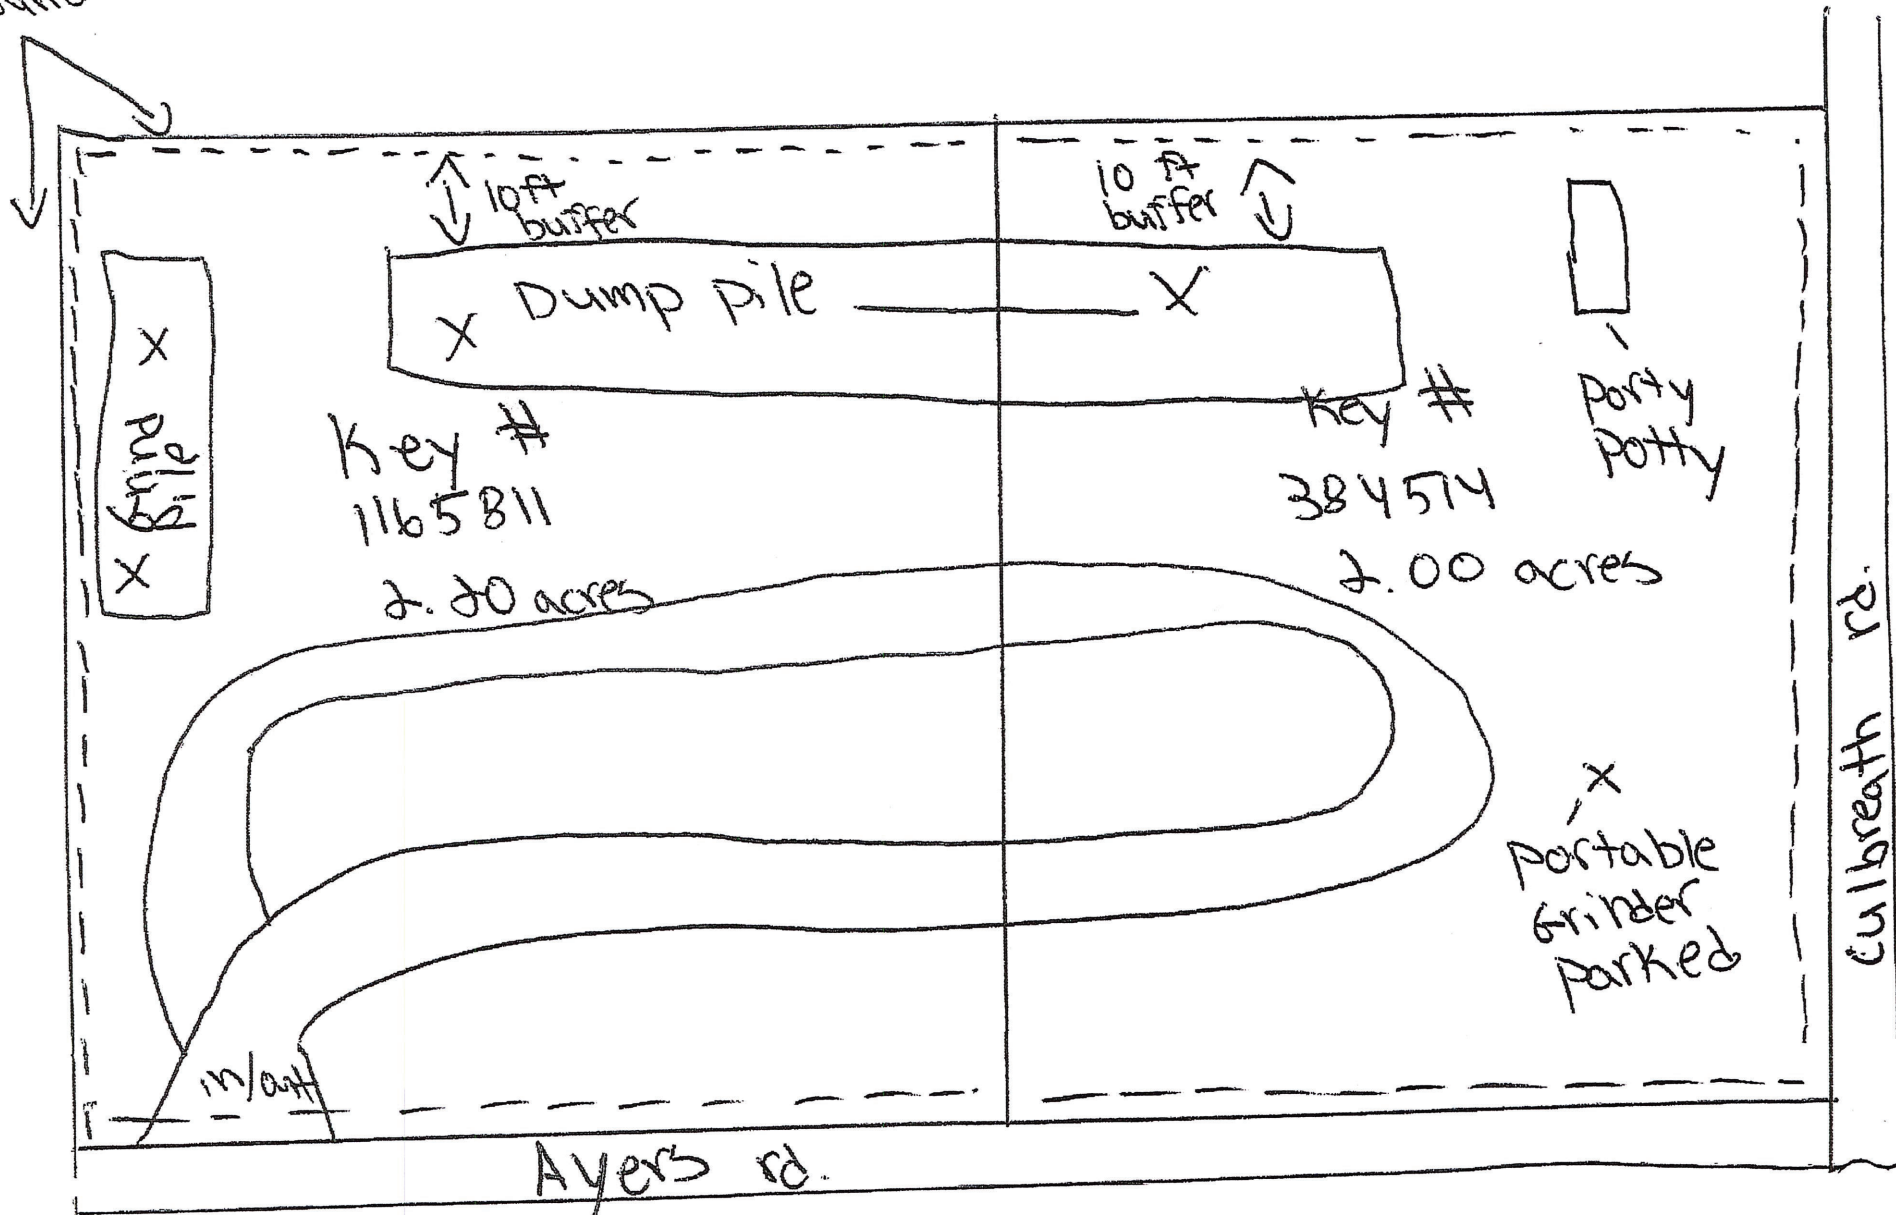

6 ft privacy
fence all
around

Key #
1165811
2.00 acres

Key #
384514
2.00 acres

Culbreath rd.

Ayers rd.

in/out

10 ft
buffer

10 ft
buffer

X
Dump
pile
X

X Dump pile X

Porty
Potty

X
Portable
grinder
parked