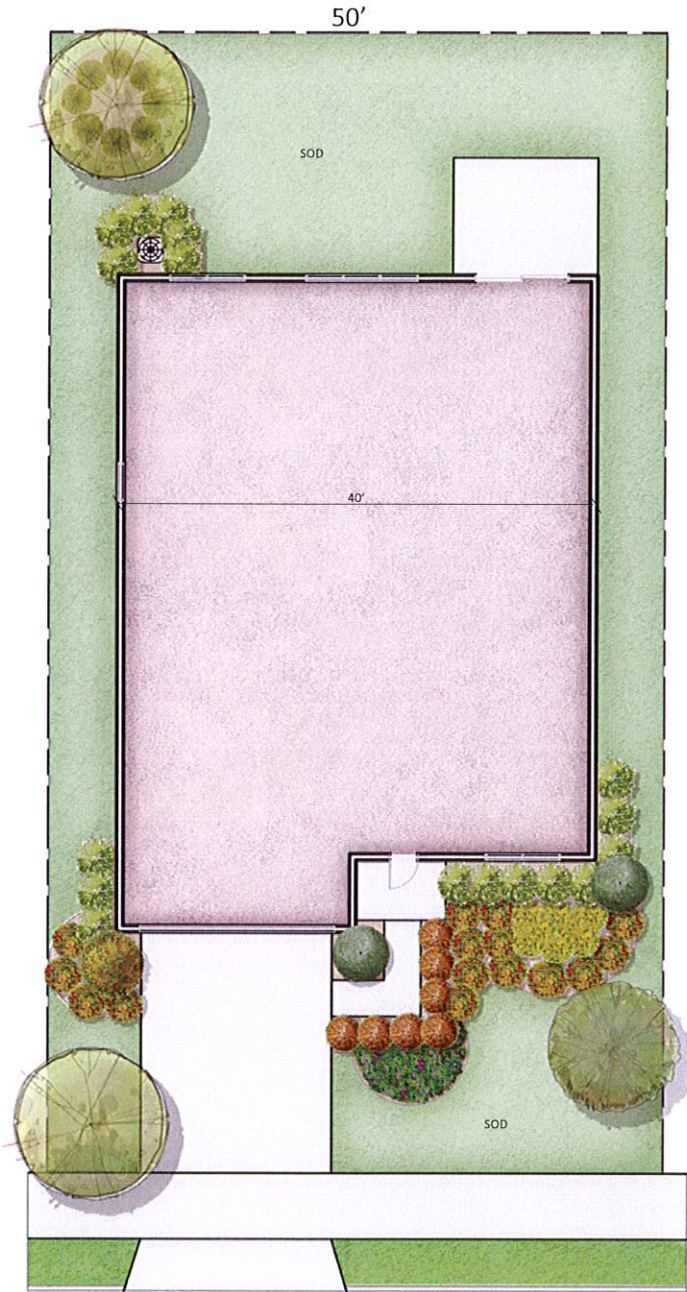

Whiteoak

2000 ft

Google Earth

submitted P12 7/11/12 H2204

# Caldera – Hernando County

40' PRODUCT - SINGLE FAMILY

PREPARED FOR:

SCALE: 1"=10'-0"  
DATE: 07.06.2022

PREPARED BY:

**Clearview**  
LAND DESIGN, P.L.

SUBMITTED 7/27/22 42204

# Caldera – Hernando County

50' PRODUCT - SINGLE FAMILY

PREPARED FOR:

SCALE: 1"=10'-0"

DATE: 07.06.2022

PREPARED BY:

**Clearview**  
LAND DESIGN, P.L.

# Caldera – Hernando County

60' PRODUCT - SINGLE FAMILY

PREPARED FOR:

SCALE: 1"=10'-0"  
DATE: 07.06.2022

PREPARED BY:

**Clearview**  
LAND DESIGN, P.L.