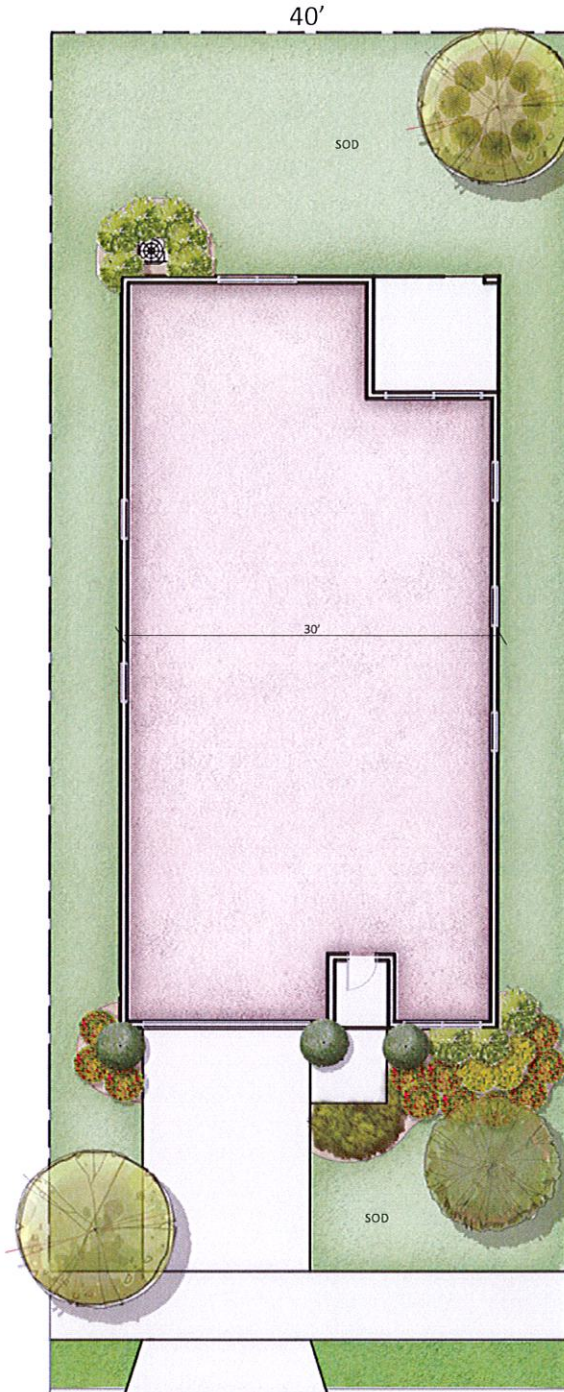

Whiteoak

2000 ft

Google Earth

submitted P12 7/11/12 H2204

# Caldera – Hernando County

40' PRODUCT - SINGLE FAMILY

PREPARED FOR:

SCALE: 1"=10'-0"  
DATE: 07.06.2022

PREPARED BY:

**Clearview**  
LAND DESIGN, P.L.

SUBMITTED 7/27/22 42204

# Caldera – Hernando County

50' PRODUCT - SINGLE FAMILY

PREPARED FOR:

SCALE: 1"=10'-0"

DATE: 07.06.2022

PREPARED BY:

**Clearview**  
LAND DESIGN, P.L.

# Caldera – Hernando County

60' PRODUCT - SINGLE FAMILY

PREPARED FOR:

SCALE: 1"=10'-0"  
DATE: 07.06.2022

PREPARED BY:

**Clearview**  
LAND DESIGN, P.L.