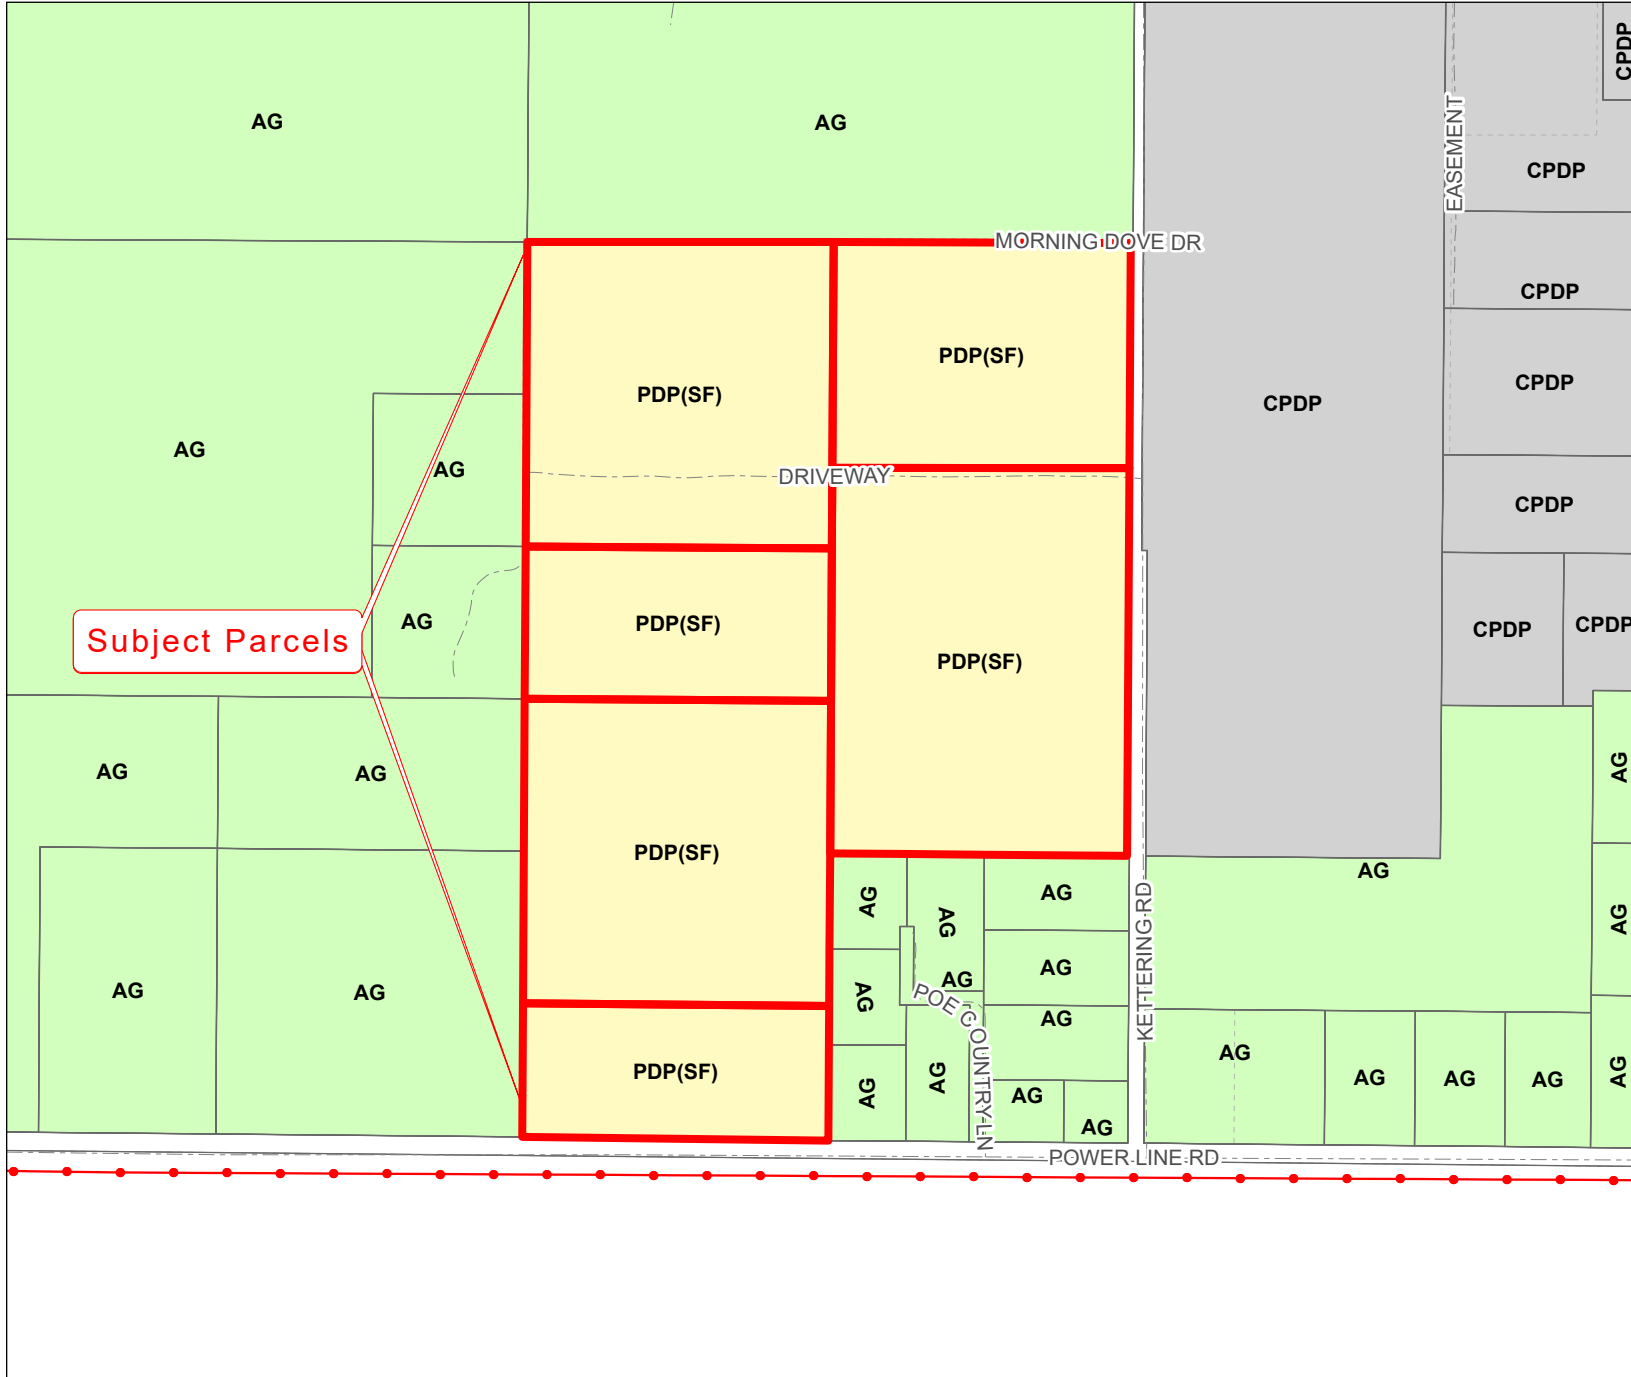

CP 1436705

This map was prepared by this office to be used as an aid in land parcel location and identification only. All land locations, right-of-way widths, acreages, and utility locations are subject to field survey or other appropriate verification.

Subject Parcels

Zoning:

AC	PDP(HC)
AG	PDP(HHC)
AR	PDP(HID)
AR1	PDP(IND)
AR2	PDP(LI)
C1	PDP(MF)
C2	PDP(MH)
C3	PDP(NC)
C4	PDP(OP)
CITY	PDP(PSF)
CM1	PDP(REC)
CM2	PDP(RR)
CPDP	PDP(RUR)
CV	PDP(SF)
I1	PDP(SU)
I2	R1A
M	R1B
OP	R1C
PDP(AF)	R1MH
PDP(CM)	R2
PDP(CP)	R2.5
PDP(GC)	R3
PDP(GHC)	RC
	RM