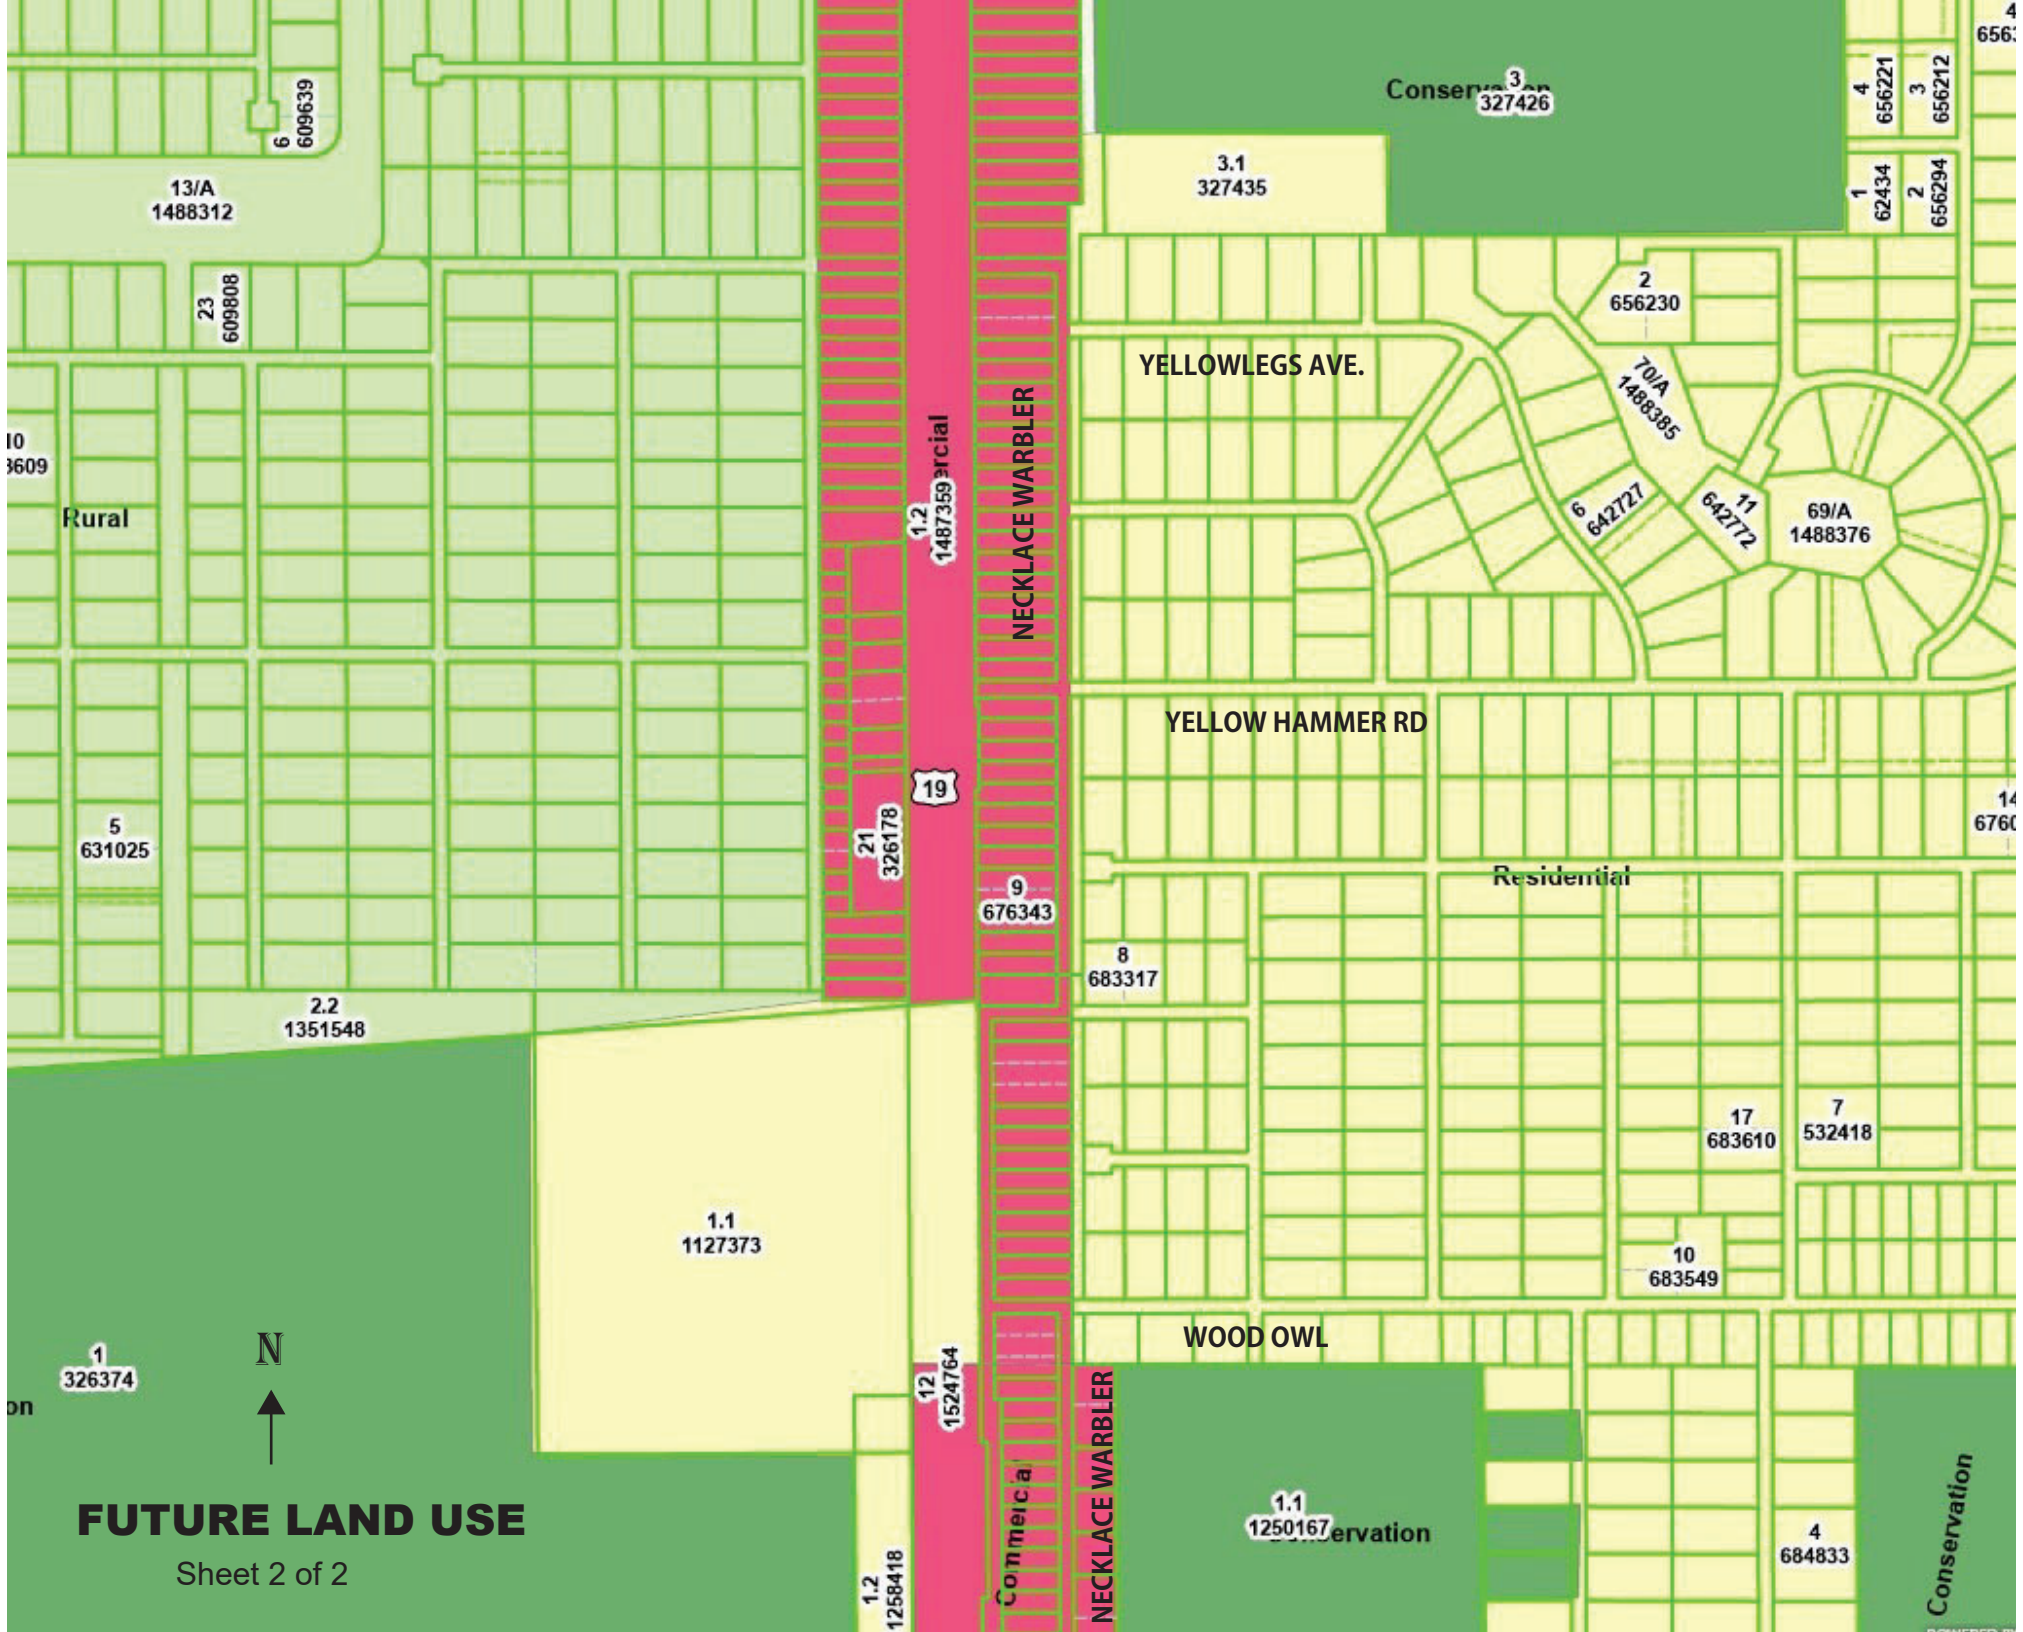

FUTURE LAND USE

10
3609

Rural

5
631025

2.2
1351548

1.1
1127373

1
326374

N

6
609639

13/A
1488312

23
609808

21
326178

1.2
1487359
Commercial

9
676343

12
1524764

Commercial

NECKLACE WARBLER

NECKLACE WARBLER

WOOD OWL

1.1
1250167
Conservation

3.1
327435

YELLOWLEGS AVE.

YELLOW HAMMER RD

Residential

Conservation
3
327426

2
656230

70/A
1488385

6
642727

11
642772

69/A
1488376

8
683317

17
683610

7
532418

10
683549

4
684833

Conservation

4
656221
3
656212
1
62434
2
656294

14
6760

656