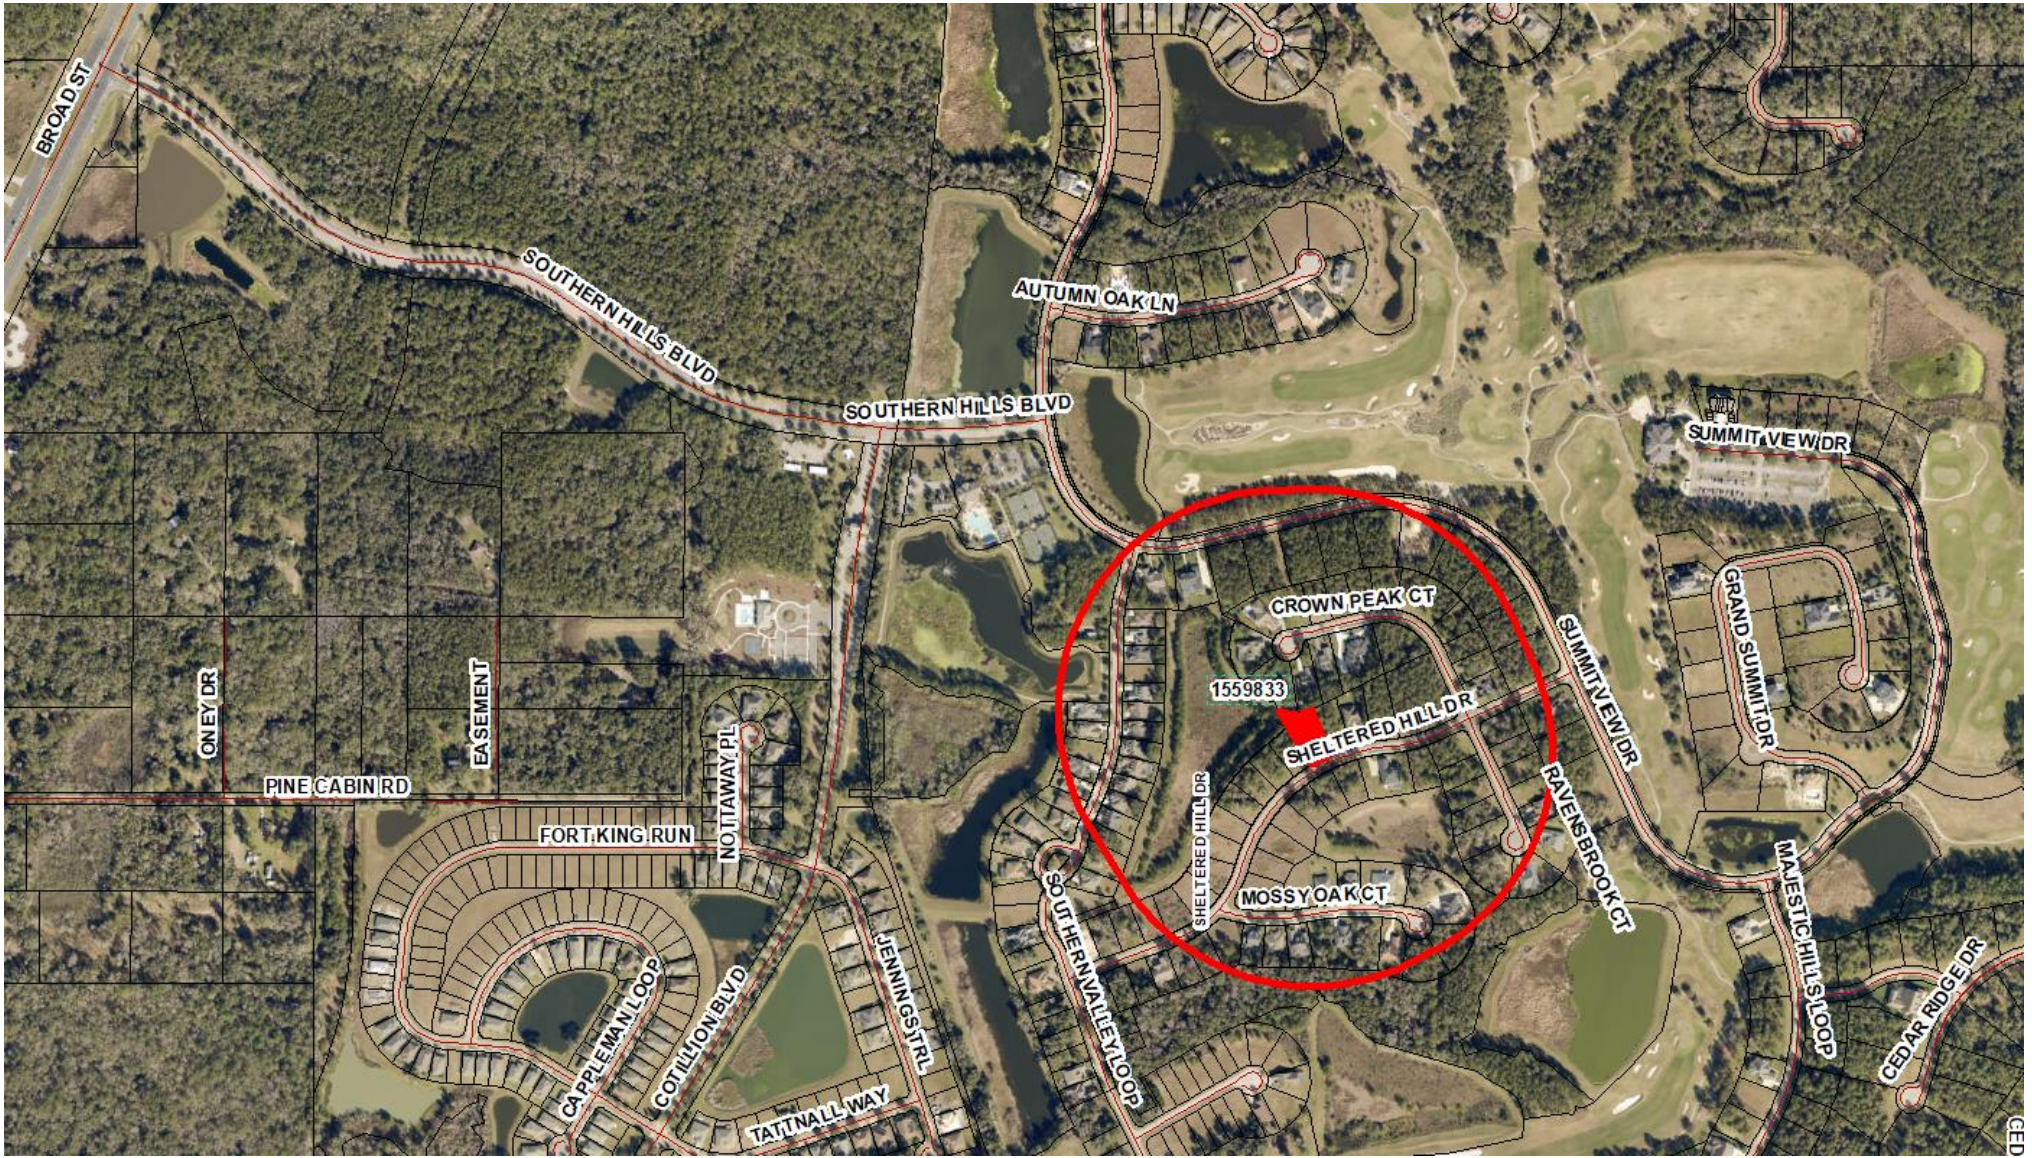

KEY 1559833—SHELTERED HILL DRIVE

BROAD ST

SOUTHERN HILLS BLVD

AUTUMN OAK LN

SOUTHERN HILLS BLVD

SUMMIT VIEW DR

ONEY DR

EASEMENT

PINE CABIN RD

FORT KING RUN

NOTTAWAY PL

CROWN PEAK CT

1559833

SHELTERED HILL DR

SUMMIT VIEW DR

GRAND SUMMIT DR

SHELTERED HILL DR

MOSSY OAK CT

RAVEN'S BROOK CT

MAJESTIC HILLS LOOP

CEDAR RIDGE DR

CAPPLEMAN LOOP

COTILLON BLVD

JENNINGS TRL

TAITNALL WAY

SOUTHERN VALLEY LOOP

GED