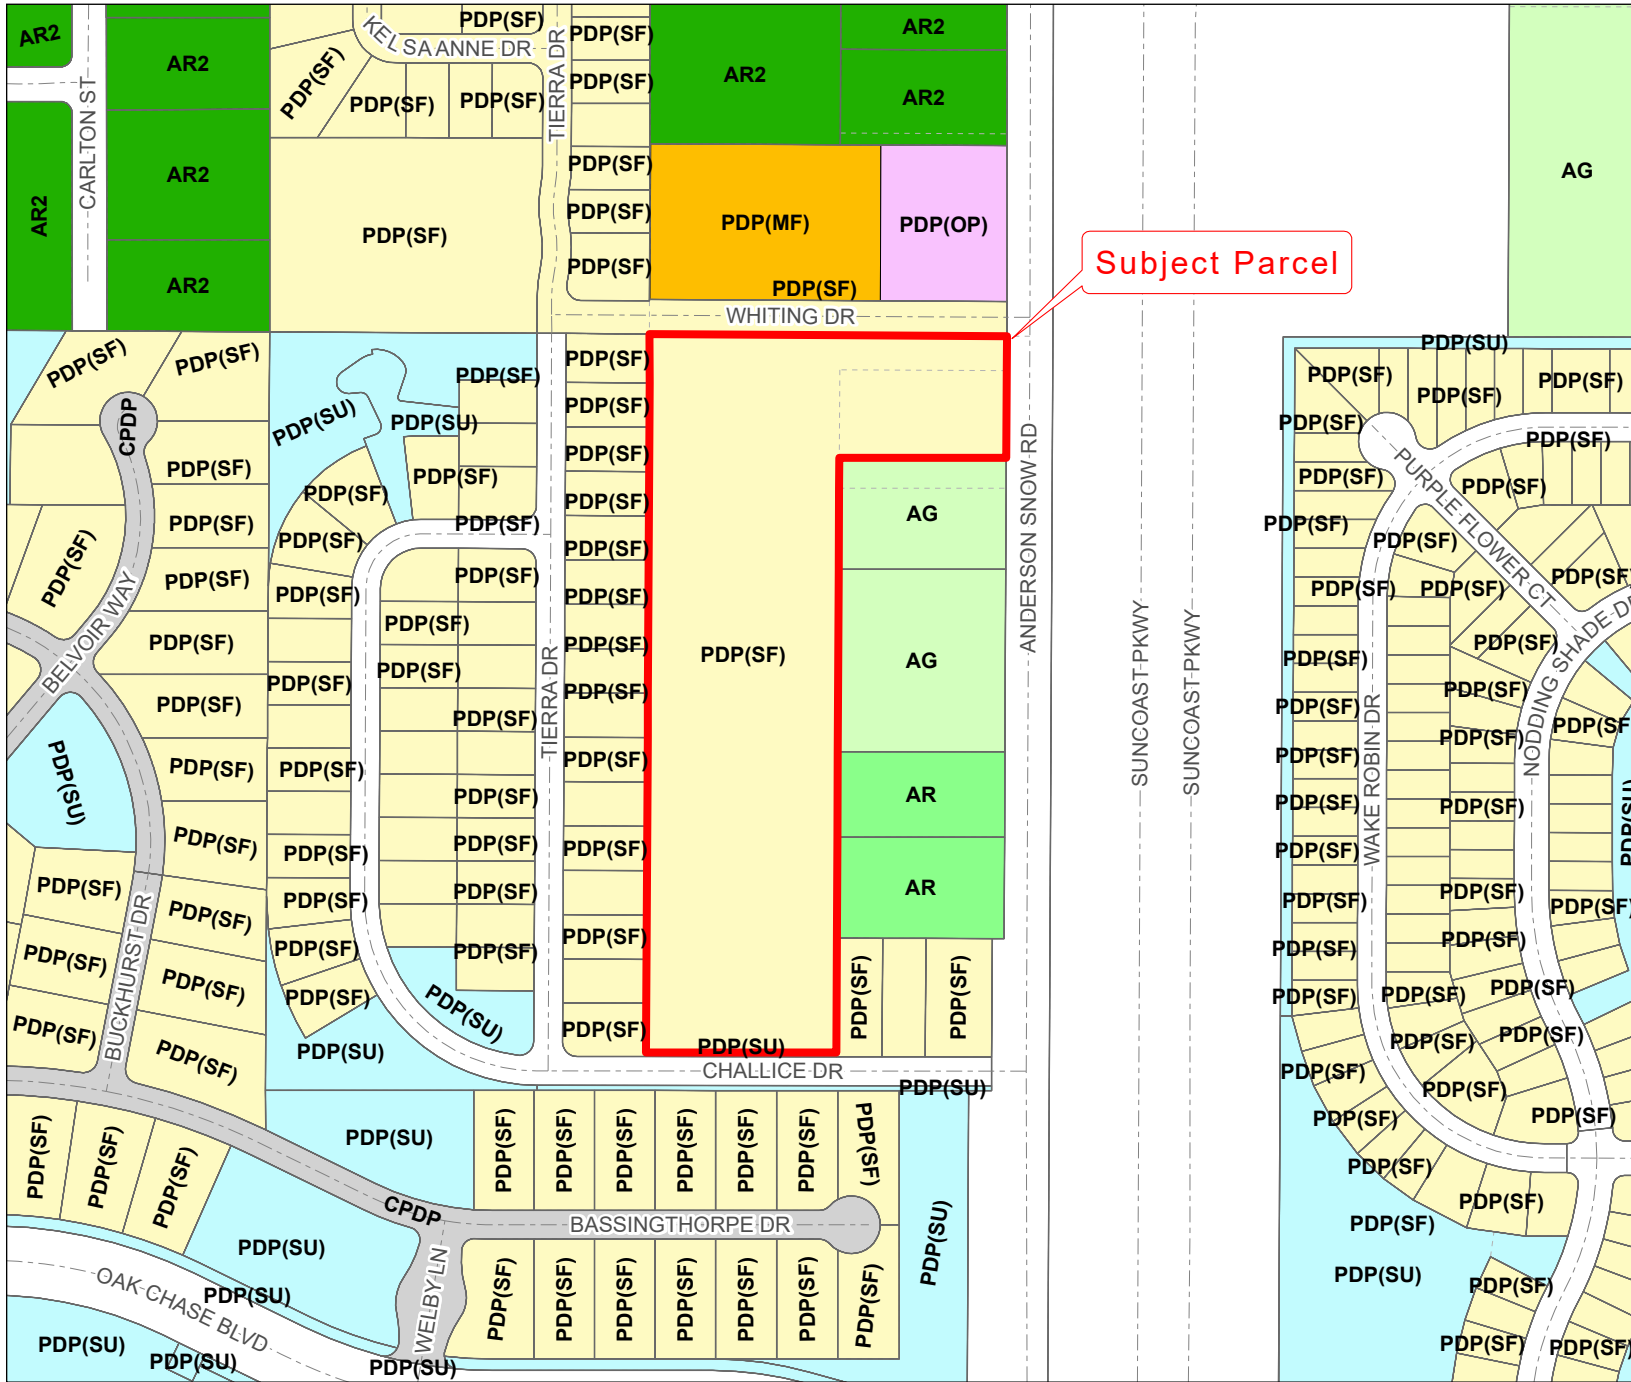

CP 1436707

This map was prepared by this office to be used as an aid in land parcel location and identification only. All land locations, right-of-way widths, acreages, and utility locations are subject to field survey or other appropriate verification.

Subject Parcel

Zoning:

AC	PDP(HC)
AG	PDP(HHC)
AR	PDP(HID)
AR1	PDP(IND)
AR2	PDP(LI)
C1	PDP(MF)
C2	PDP(MH)
C3	PDP(NC)
C4	PDP(OP)
CITY	PDP(PSF)
CM1	PDP(REC)
CM2	PDP(RR)
CPDP	PDP(RUR)
CV	PDP(SF)
I1	PDP(SU)
I2	R1A
M	R1B
OP	R1C
PDP(AF)	R1MH
PDP(CM)	R2
PDP(CP)	R2.5
PDP(GC)	R3
PDP(GHC)	RC
	RM

City Zoning Pending