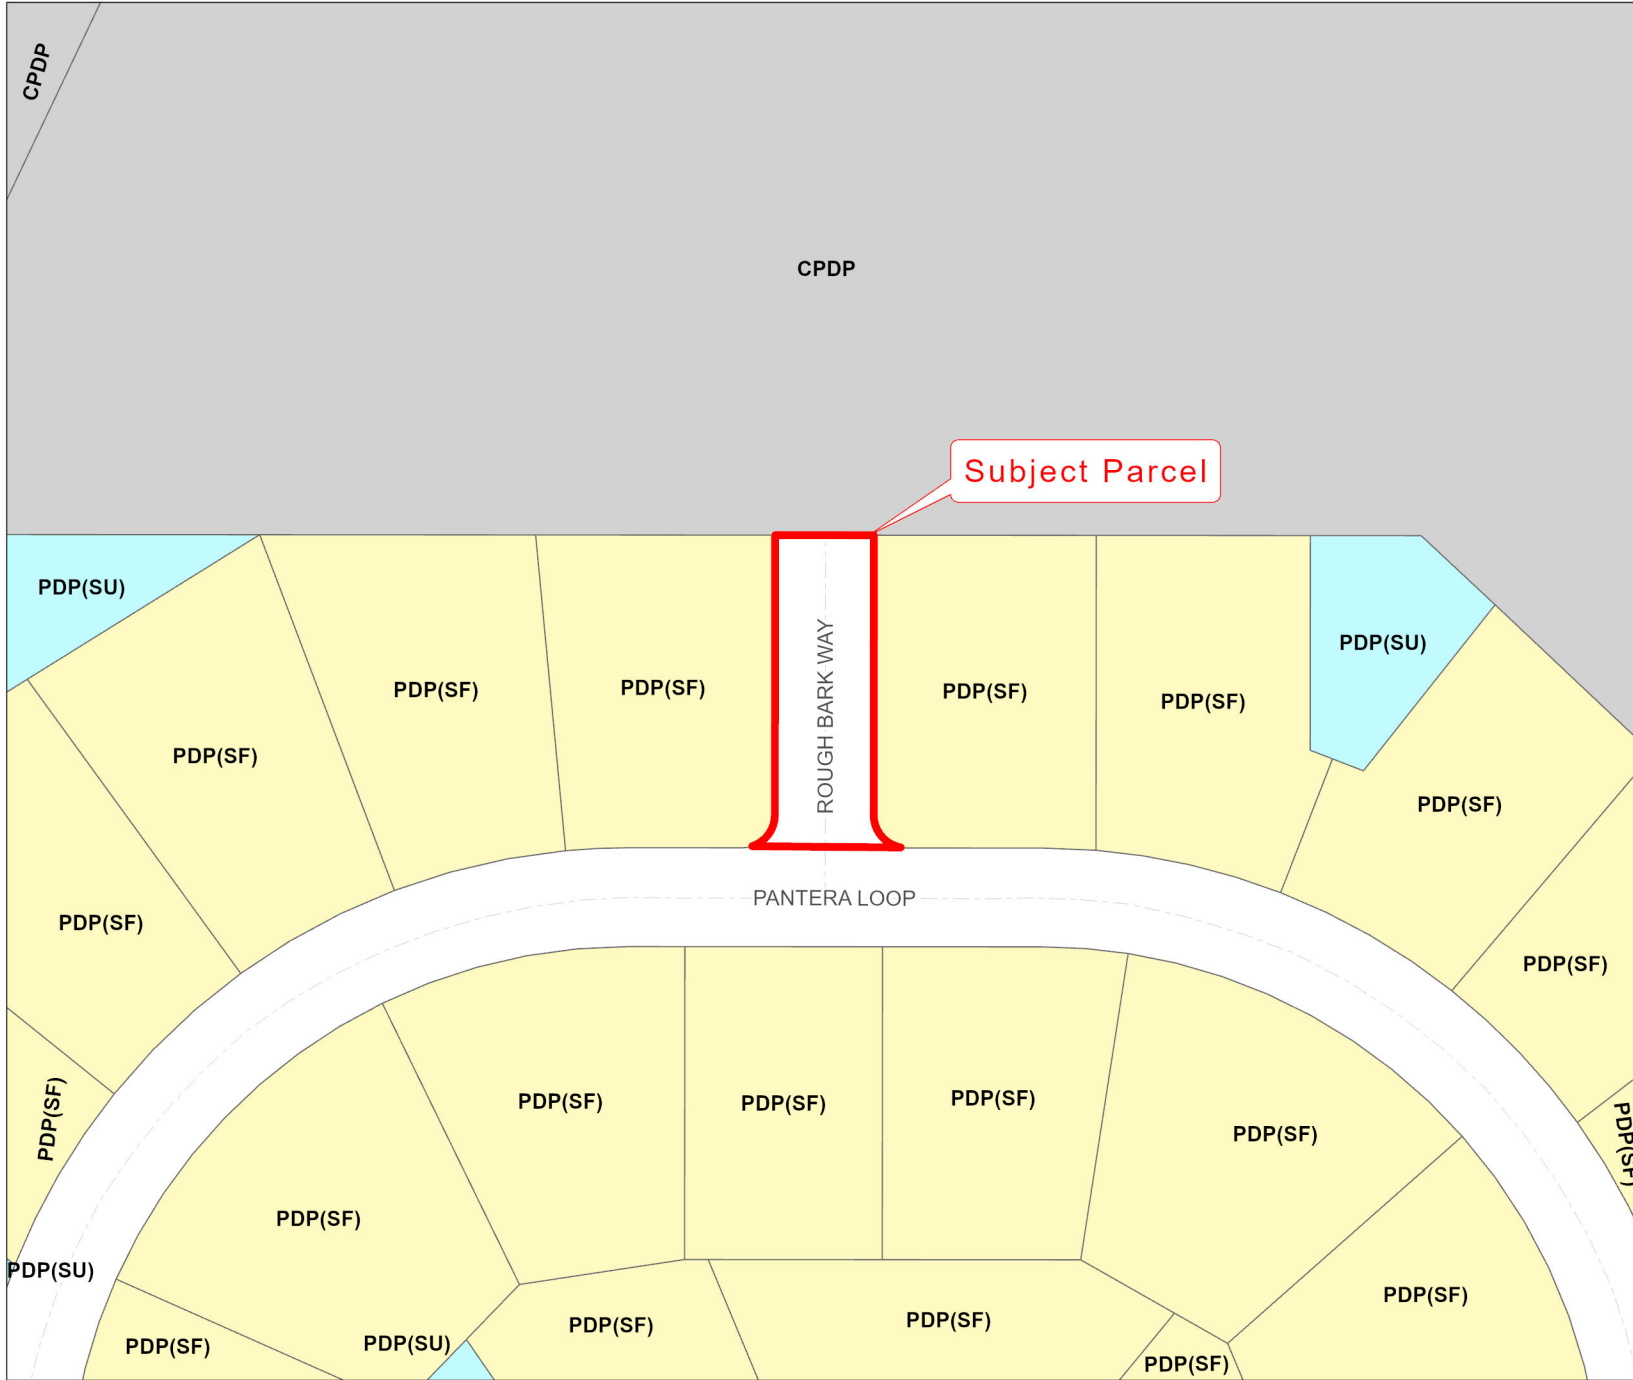

1448571

This map was prepared by this office to be used as an aid in land parcel location and identification only. All land locations, right-of-way widths, acreages, and utility locations are subject to field survey or other appropriate verification.

Zoning:

AC	PDP(HC)
AG	PDP(HHC)
AR	PDP(HID)
AR1	PDP(IND)
AR2	PDP(LI)
C1	PDP(MF)
C2	PDP(MH)
C3	PDP(NC)
C4	PDP(OP)
CITY	PDP(PSF)
CM1	PDP(REC)
CM2	PDP(RR)
CPDP	PDP(RUR)
CV	PDP(SF)
I1	PDP(SU)
I2	R1A
M	R1B
OP	R1C
PDP(AF)	R1MH
PDP(CM)	R2
PDP(CP)	R2.5
PDP(GC)	R3
PDP(GHC)	RC
	RM