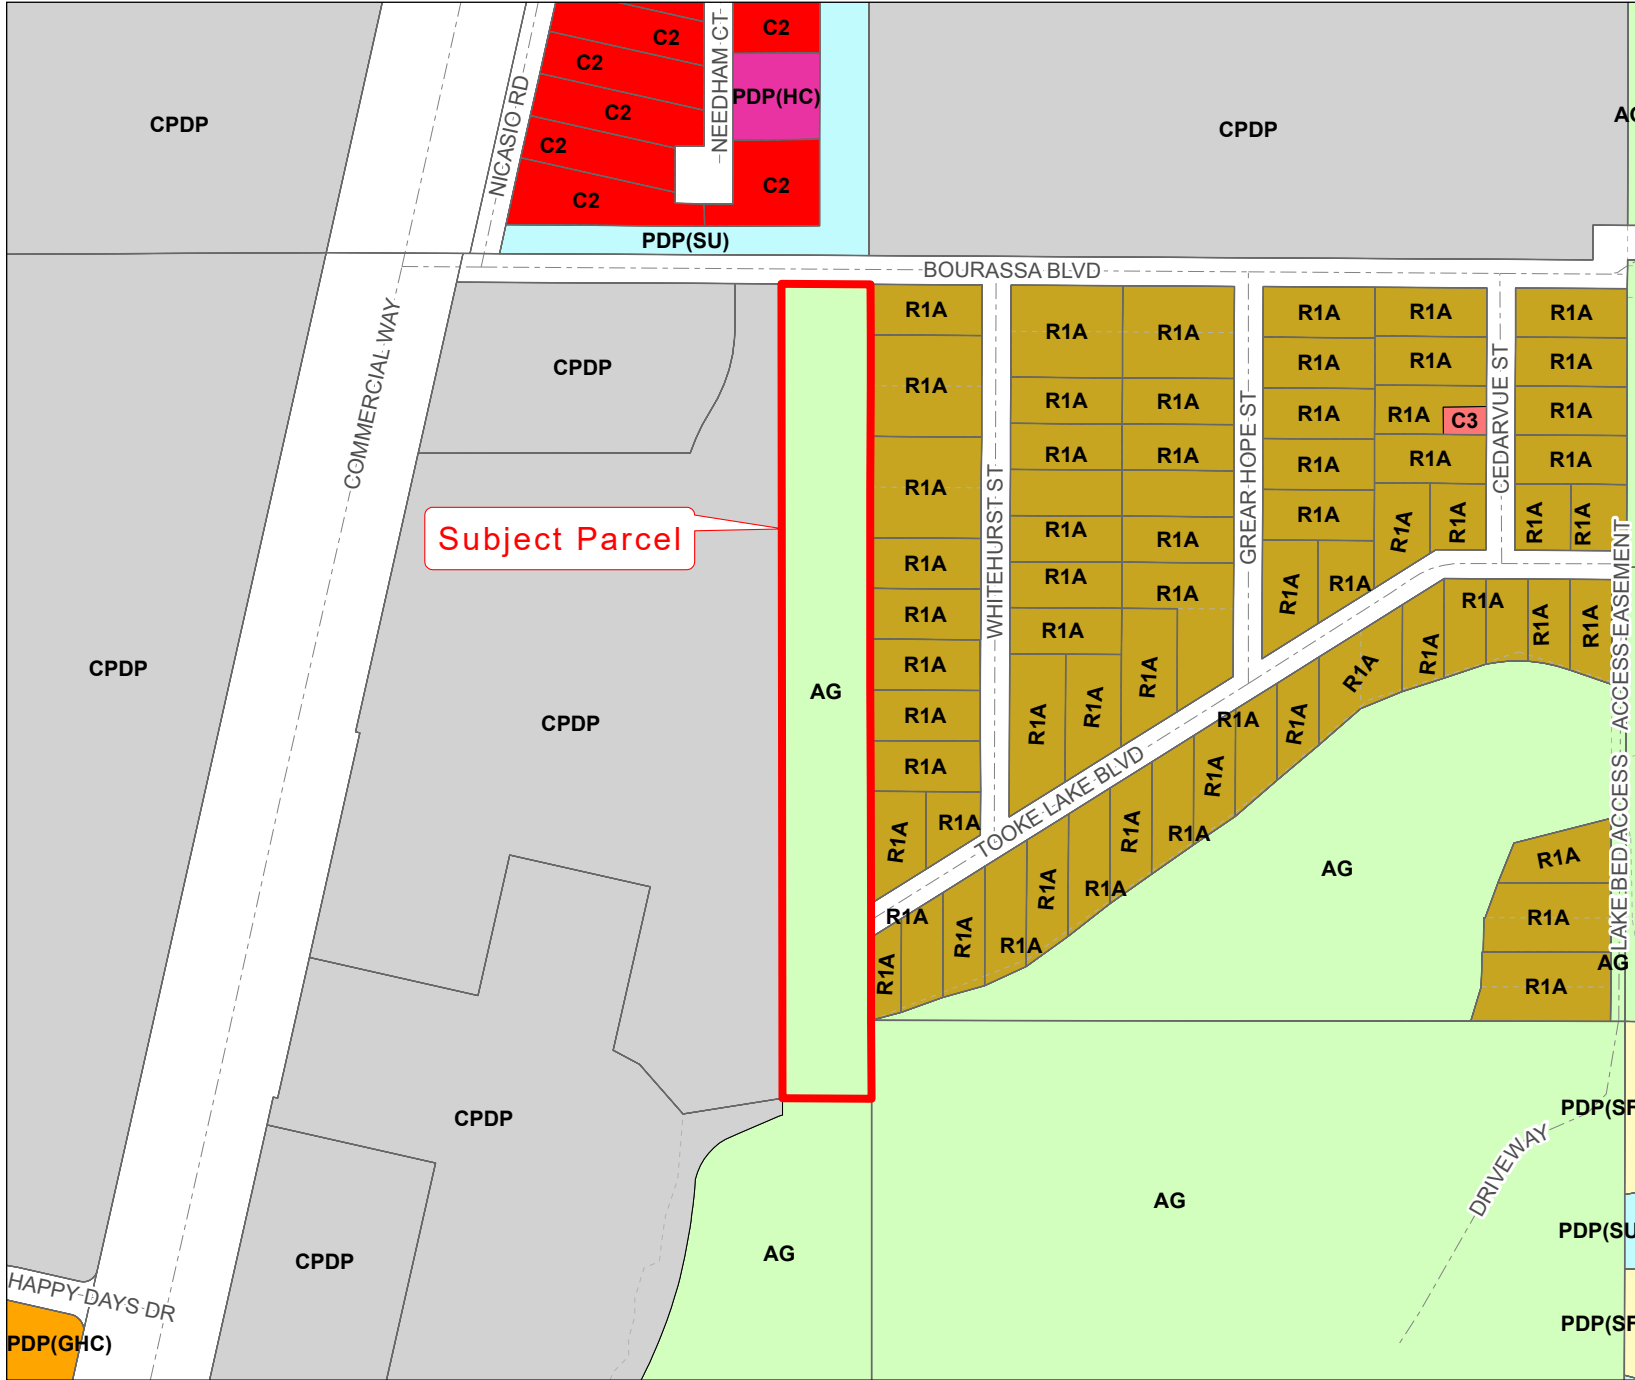

# 1476652

This map was prepared by this office to be used as an aid in land parcel location and identification only. All land locations, right-of-way widths, acreages, and utility locations are subject to field survey or other appropriate verification.

**Zoning:**

AC	PDP(HC)
AG	PDP(HHC)
AR	PDP(HID)
AR1	PDP(IND)
AR2	PDP(LI)
C1	PDP(MF)
C2	PDP(MH)
C3	PDP(NC)
C4	PDP(OP)
CITY	PDP(PSF)
CM1	PDP(REC)
CM2	PDP(RR)
CPDP	PDP(RUR)
CV	PDP(SF)
I1	PDP(SU)
I2	R1A
M	R1B
OP	R1C
PDP(AF)	R1MH
PDP(CM)	R2
PDP(CP)	R2.5
PDP(GC)	R3
PDP(GHC)	RC
	RM

City Zoning Pending