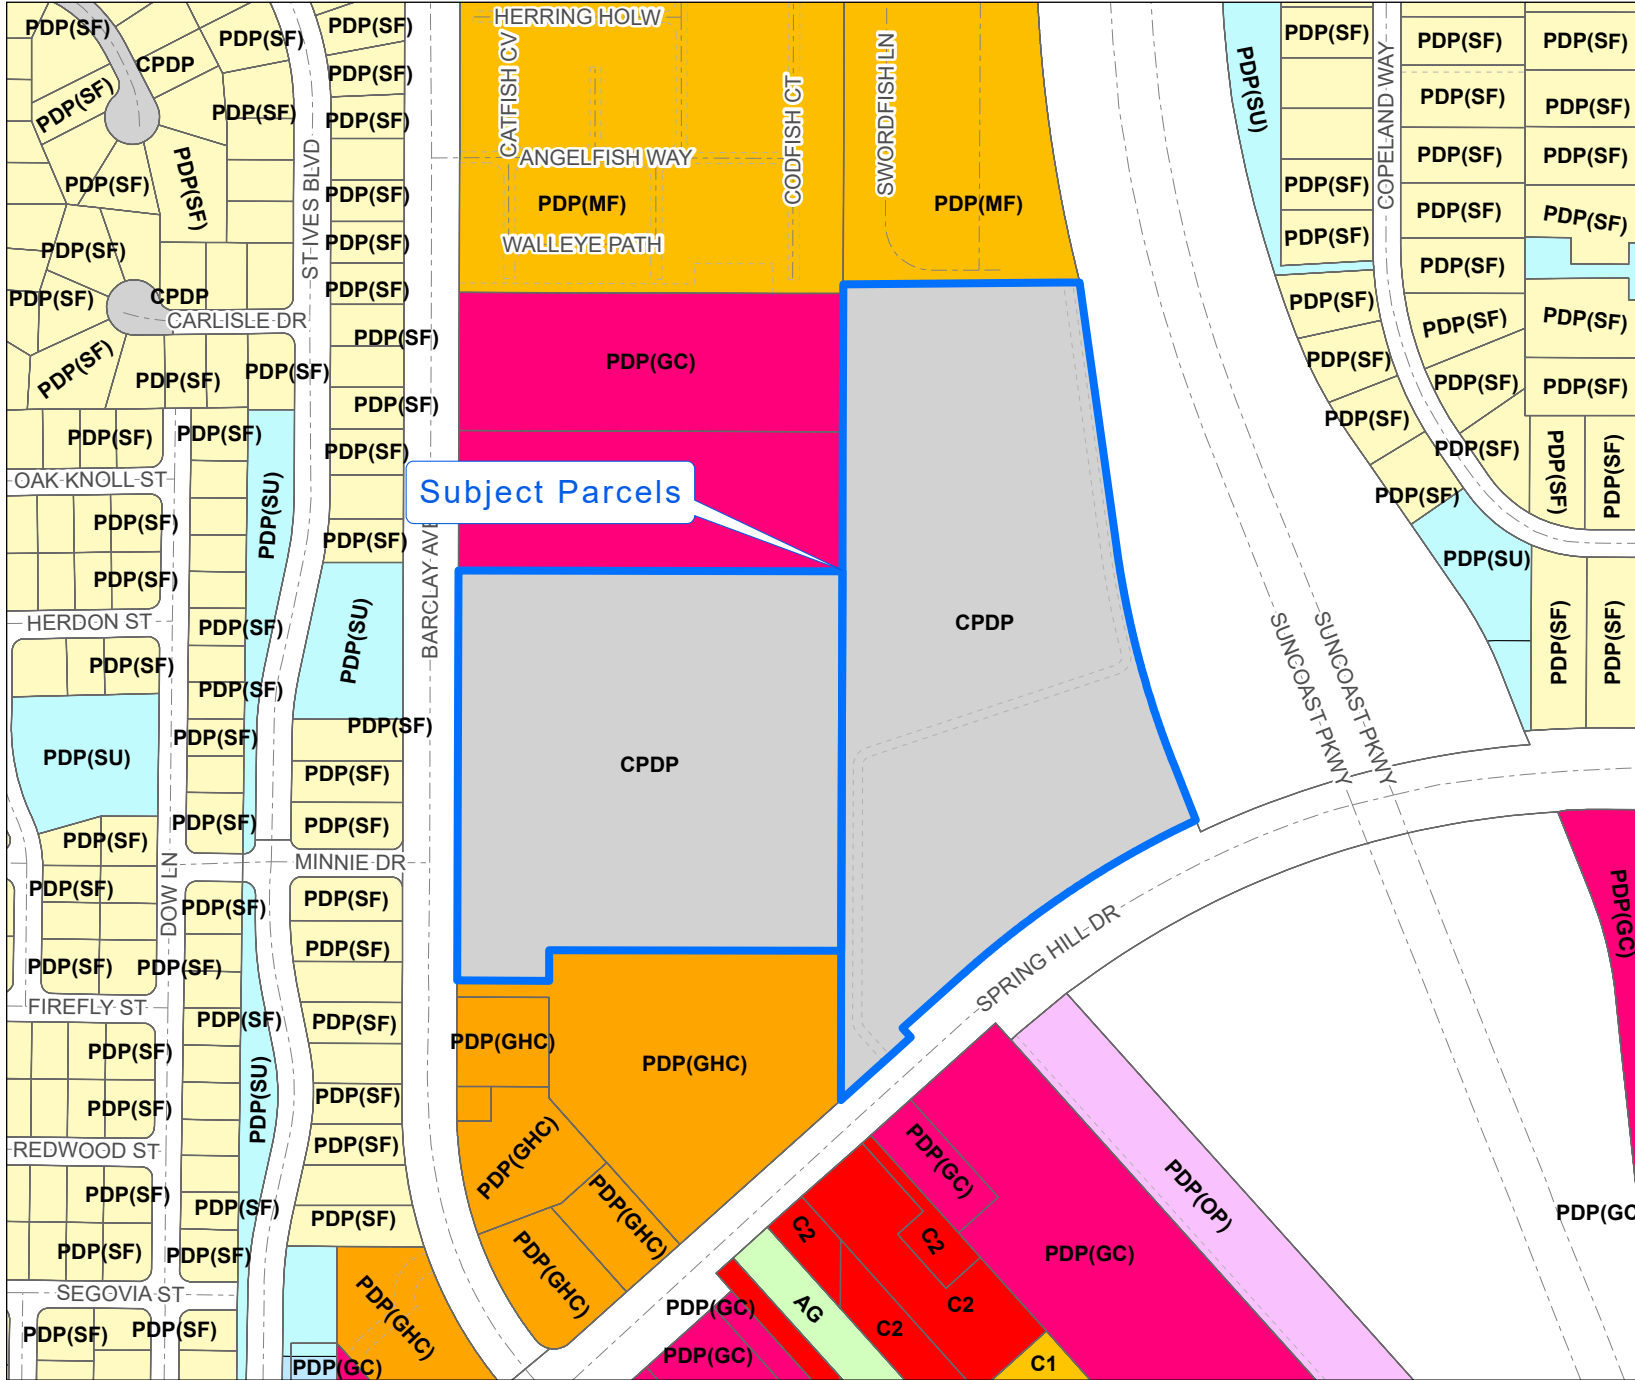

CP 1456132

This map was prepared by this office to be used as an aid in land parcel location and identification only. All land locations, right-of-way widths, acreages, and utility locations are subject to field survey or other appropriate verification.

Zoning:

AC	PDP(HC)
AG	PDP(HHC)
AR	PDP(HID)
AR1	PDP(IND)
AR2	PDP(LI)
C1	PDP(MF)
C2	PDP(MH)
C3	PDP(NC)
C4	PDP(OP)
CITY	PDP(PSF)
CM1	PDP(REC)
CM2	PDP(RR)
CPDP	PDP(RUR)
CV	PDP(SF)
I1	PDP(SU)
I2	R1A
M	R1B
OP	R1C
PDP(AF)	R1MH
PDP(CM)	R2
PDP(CP)	R2.5
PDP(GC)	R3
PDP(GHC)	RC
	RM