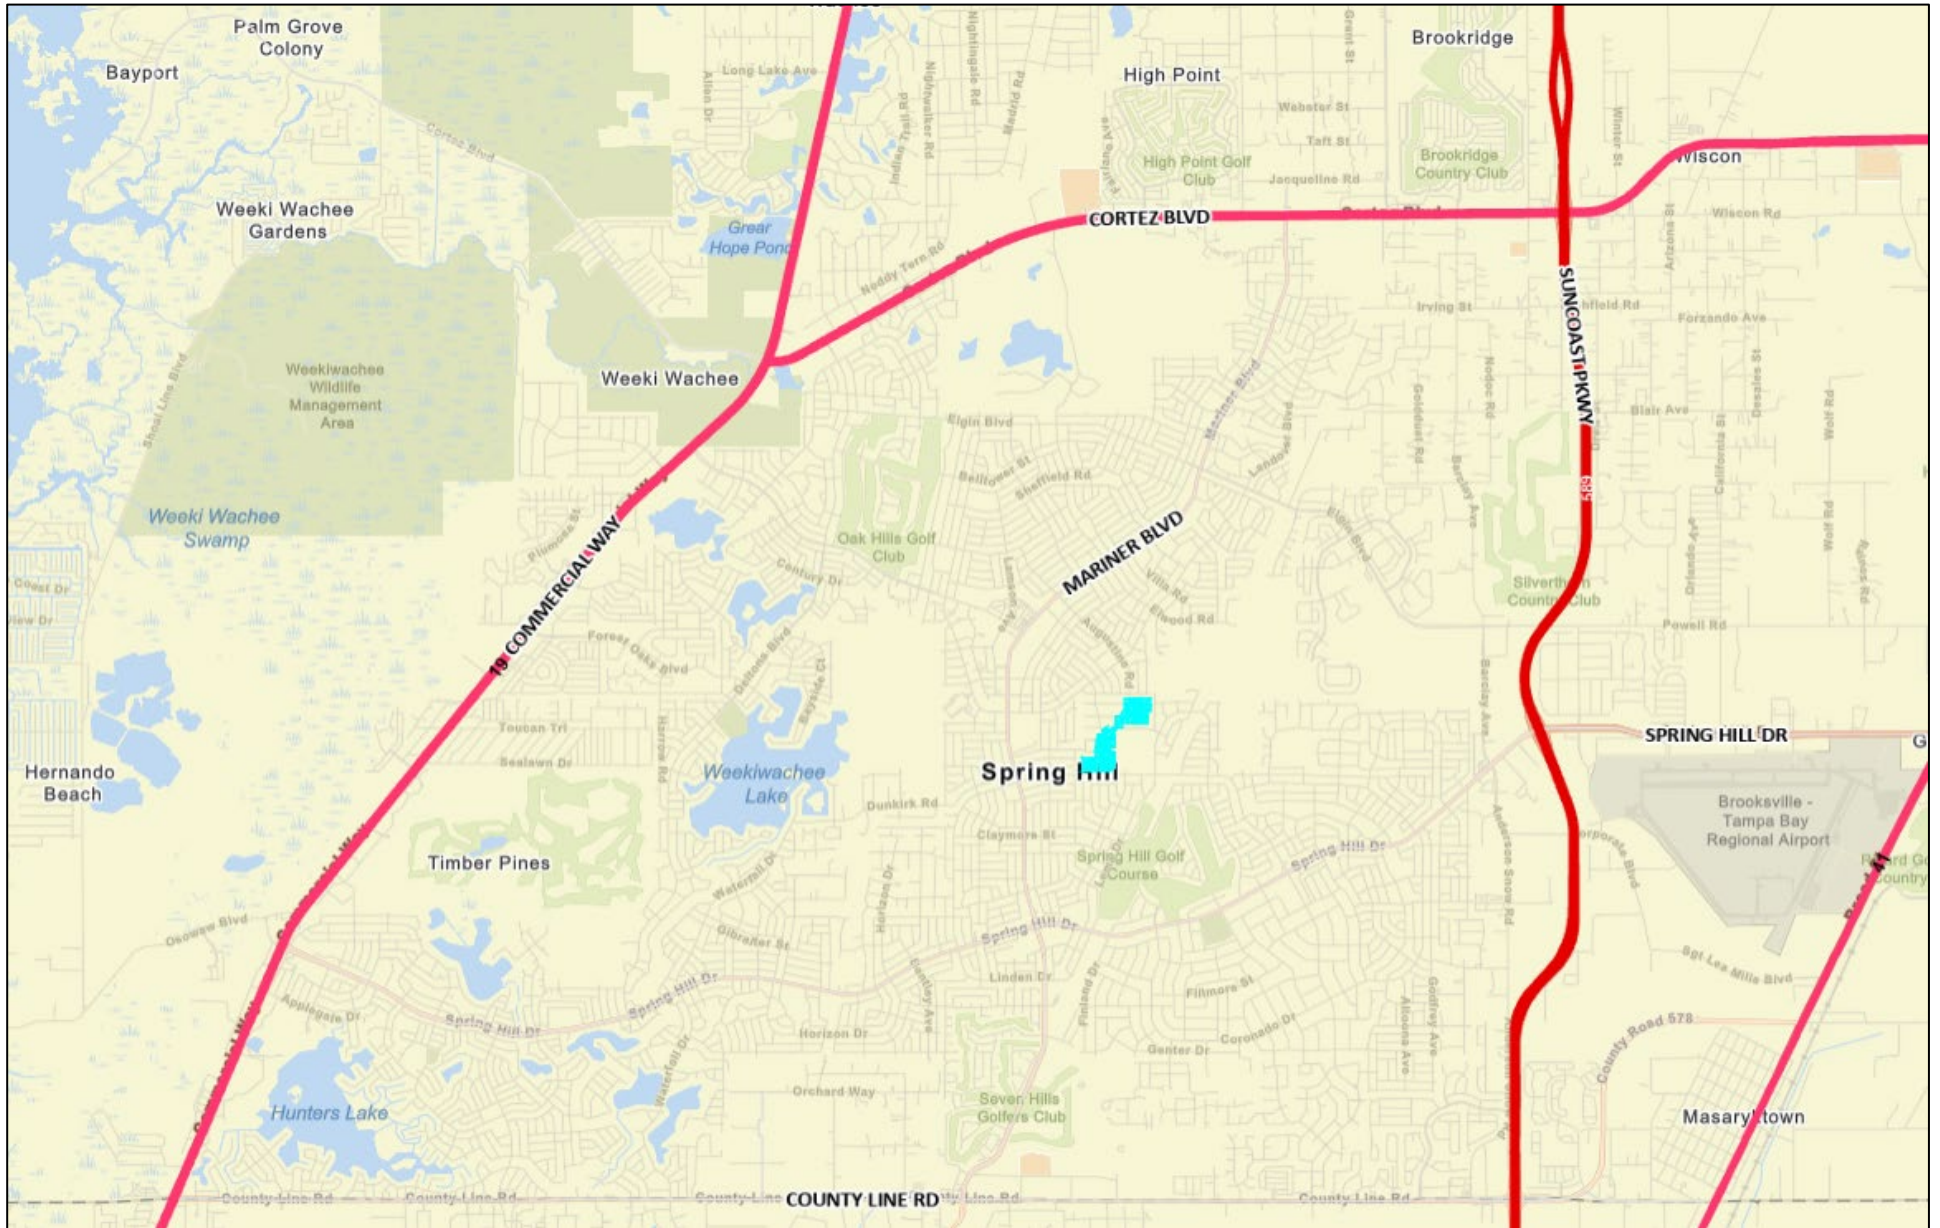

Legend

- Assessment Boundary
- Project Limits
- Speed Tables
- Hernando County Parcels

**RAINBOW WOODS
TRAFFIC CALMING MSBU
(Proposed)**

RAINBOW WOODS TRAFFIC CALMING MSBU (Proposed)

Legend

-  Subdivision Boundary
-  Assessable Units

DEPARTMENT OF
PUBLIC WORKS

**RAINBOW WOODS
TRAFFIC CALMING MSBU
(Proposed)**