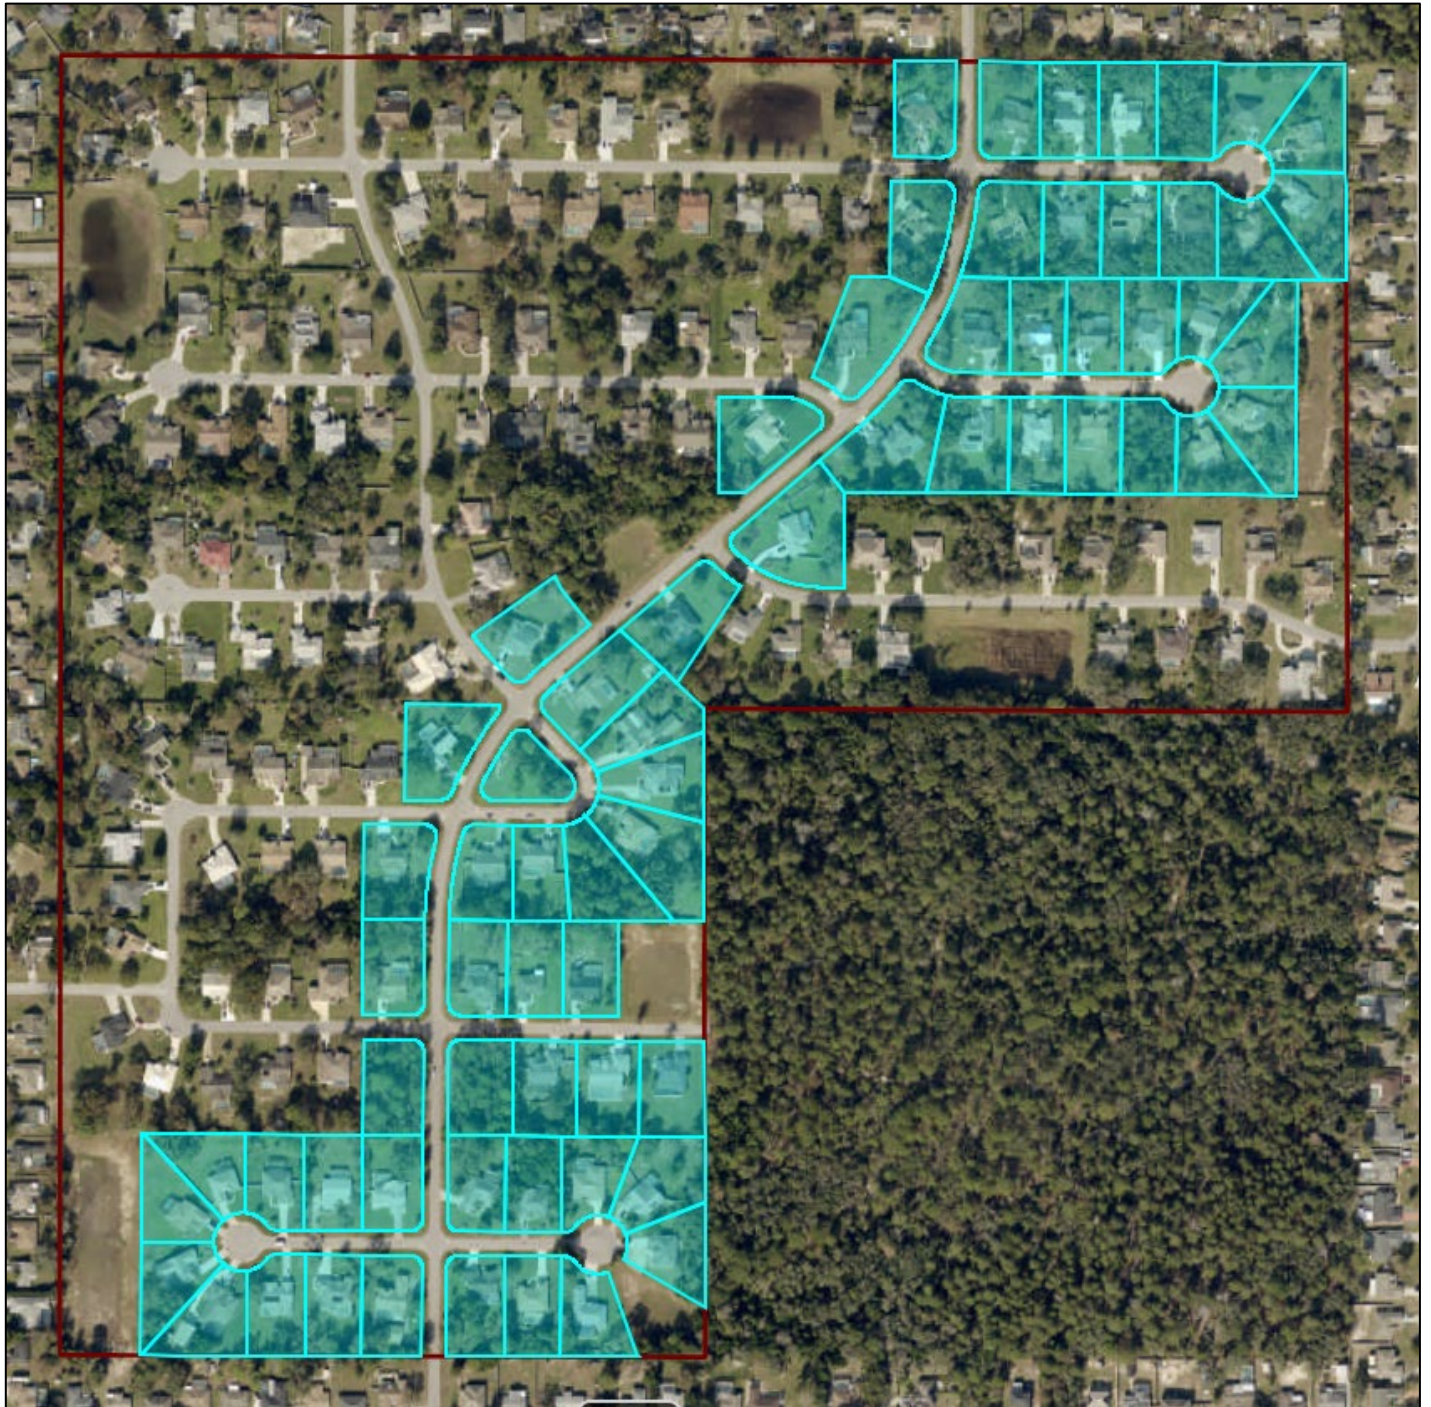

Legend

- Assessment Boundary
- Project Limits
- Speed Tables
- Hernando County Parcels

**RAINBOW WOODS
TRAFFIC CALMING MSBU
(Proposed)**

RAINBOW WOODS TRAFFIC CALMING MSBU (Proposed)

Legend

-  Subdivision Boundary
-  Assessable Units

DEPARTMENT OF
PUBLIC WORKS

**RAINBOW WOODS
TRAFFIC CALMING MSBU
(Proposed)**