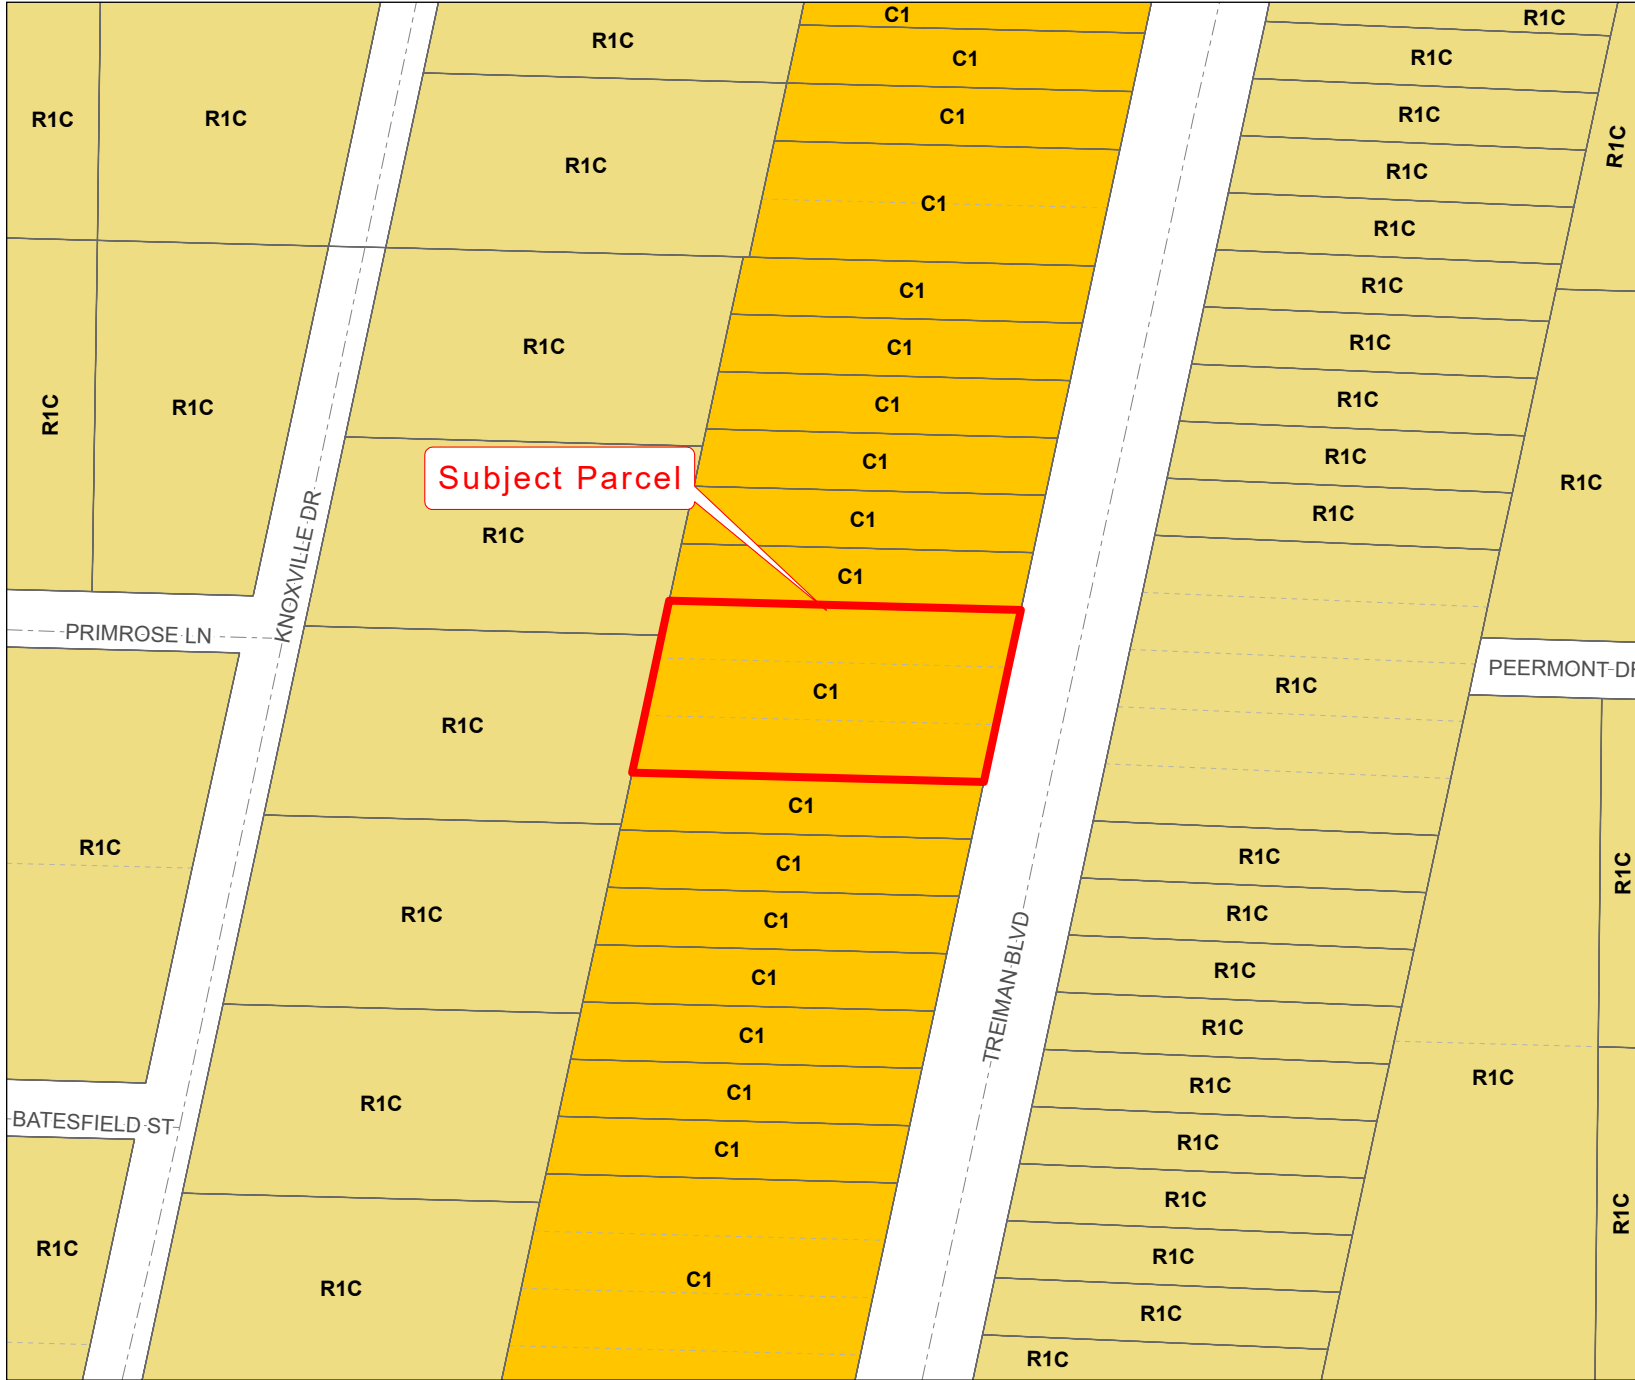

1449083

This map was prepared by this office to be used as an aid in land parcel location and identification only. All land locations, right-of-way widths, acreages, and utility locations are subject to field survey or other appropriate verification.

Zoning:

AC	PDP(HC)
AG	PDP(HHC)
AR	PDP(HID)
AR1	PDP(IND)
AR2	PDP(LI)
C1	PDP(MF)
C2	PDP(MH)
C3	PDP(NC)
C4	PDP(OP)
CITY	PDP(PSF)
CM1	PDP(REC)
CM2	PDP(RR)
CPDP	PDP(RUR)
CV	PDP(SF)
I1	PDP(SU)
I2	R1A
M	R1B
OP	R1C
PDP(AF)	R1MH
PDP(CM)	R2
PDP(CP)	R2.5
PDP(GC)	R3
PDP(GHC)	RC
	RM