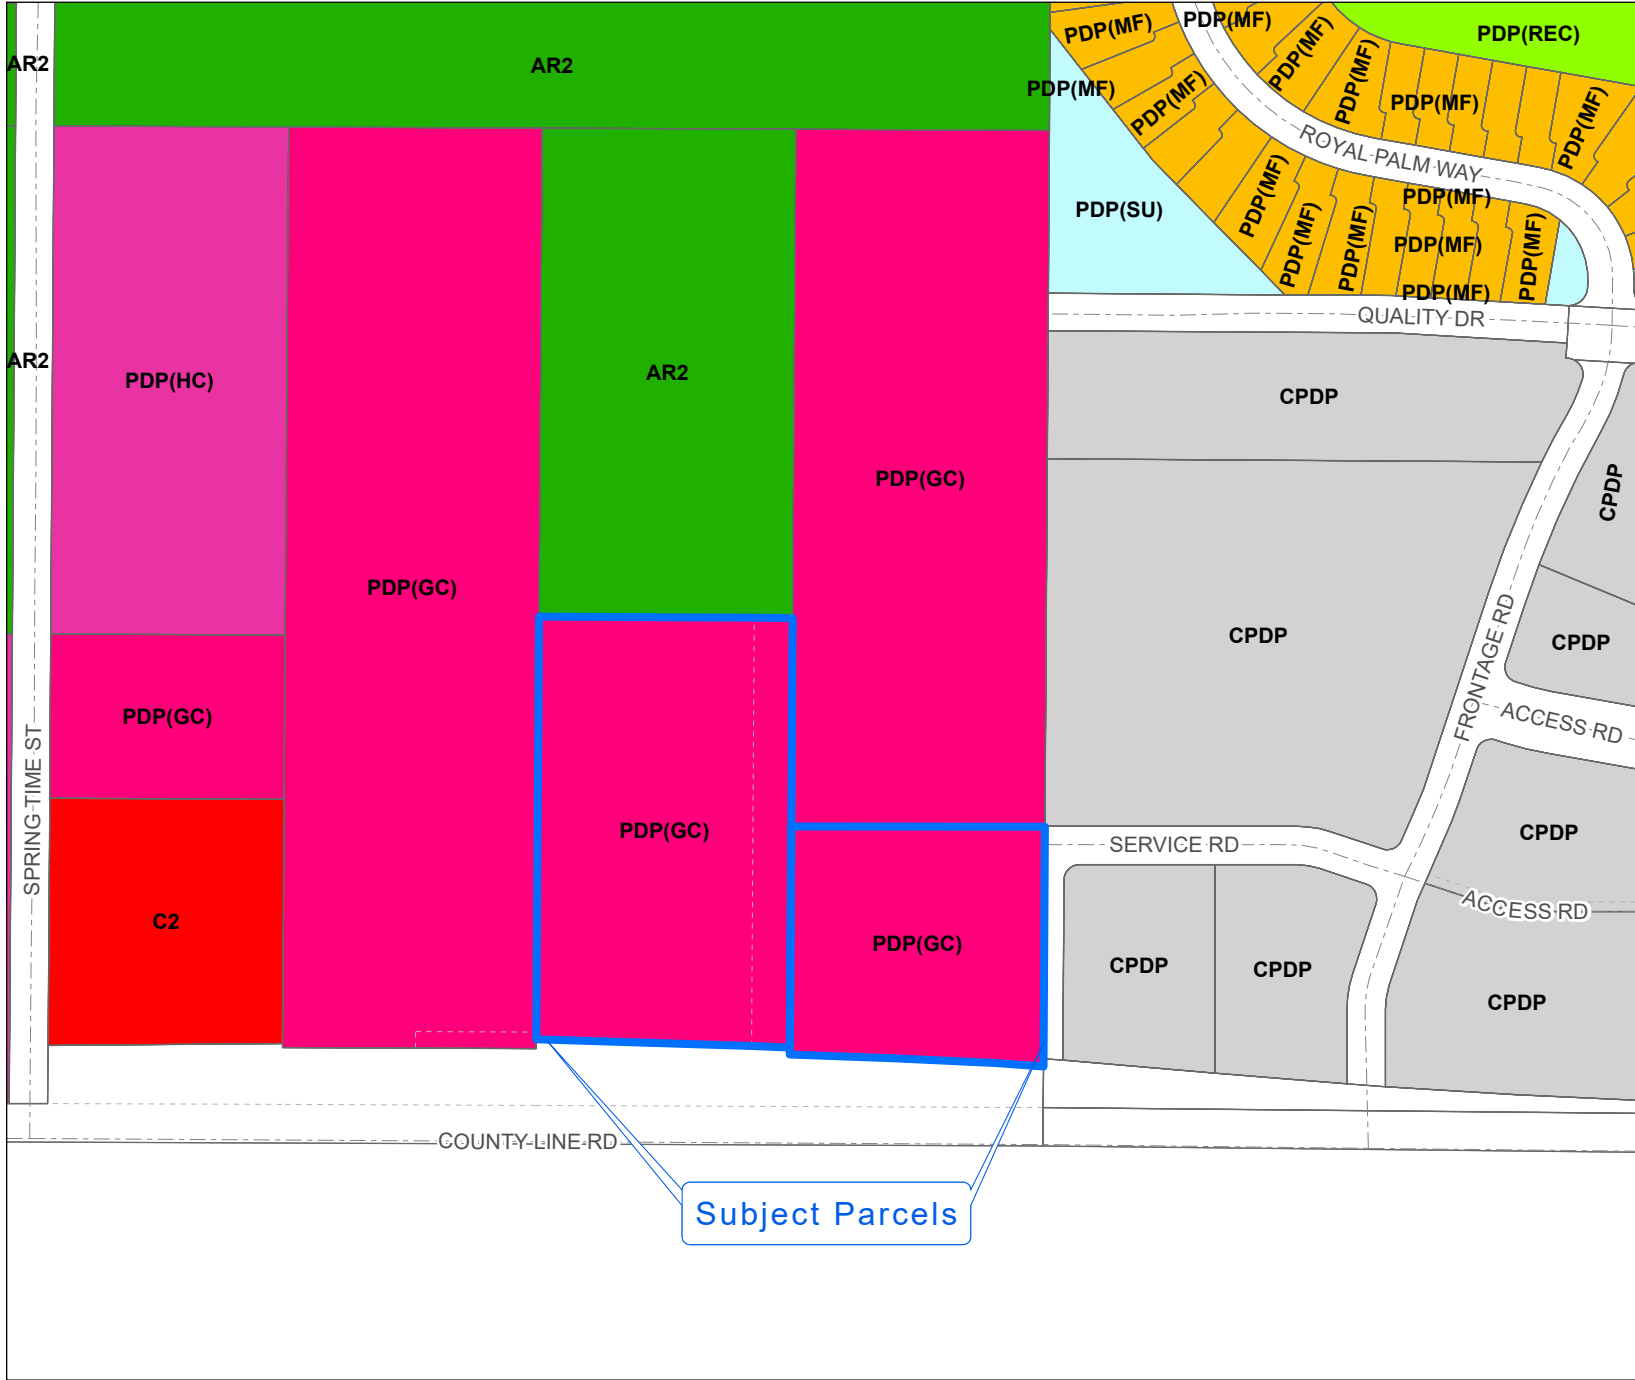

CP 1454572

This map was prepared by this office to be used as an aid in land parcel location and identification only. All land locations, right-of-way widths, acreages, and utility locations are subject to field survey or other appropriate verification.

Zoning:

AC	PDP(HC)
AG	PDP(HHC)
AR	PDP(HID)
AR1	PDP(IND)
AR2	PDP(LI)
C1	PDP(MF)
C2	PDP(MH)
C3	PDP(NC)
C4	PDP(OP)
CITY	PDP(PSF)
CM1	PDP(REC)
CM2	PDP(RR)
CPDP	PDP(RUR)
CV	PDP(SF)
I1	PDP(SU)
I2	R1A
M	R1B
OP	R1C
PDP(AF)	R1MH
PDP(CM)	R2
PDP(CP)	R2.5
PDP(GC)	R3
PDP(GHC)	RC
	RM

City Zoning Pending