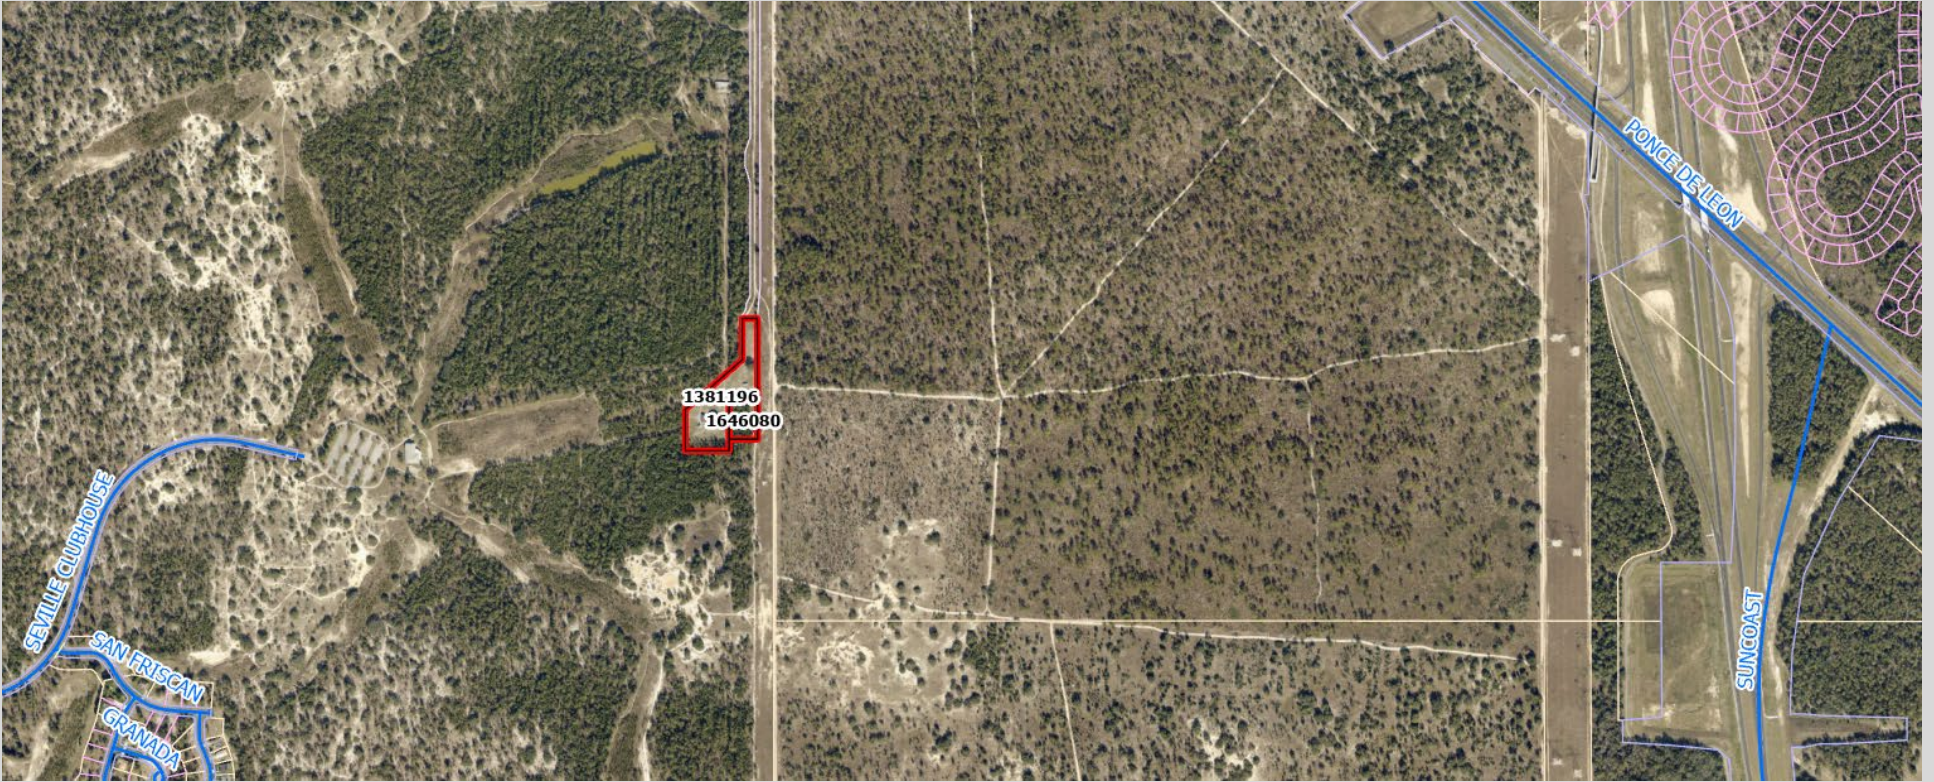

**HERNANDO COUNTY,
(WATER & SEWER)**

1381196

**WITHLACOOCHEE
RIVER ELEC**

1646080

Citrus County

Hernando County

Ponce De Leon Blvd (US98) (SR700)

Commercial Way

Thrasher Ave

Suncoast Pkwy