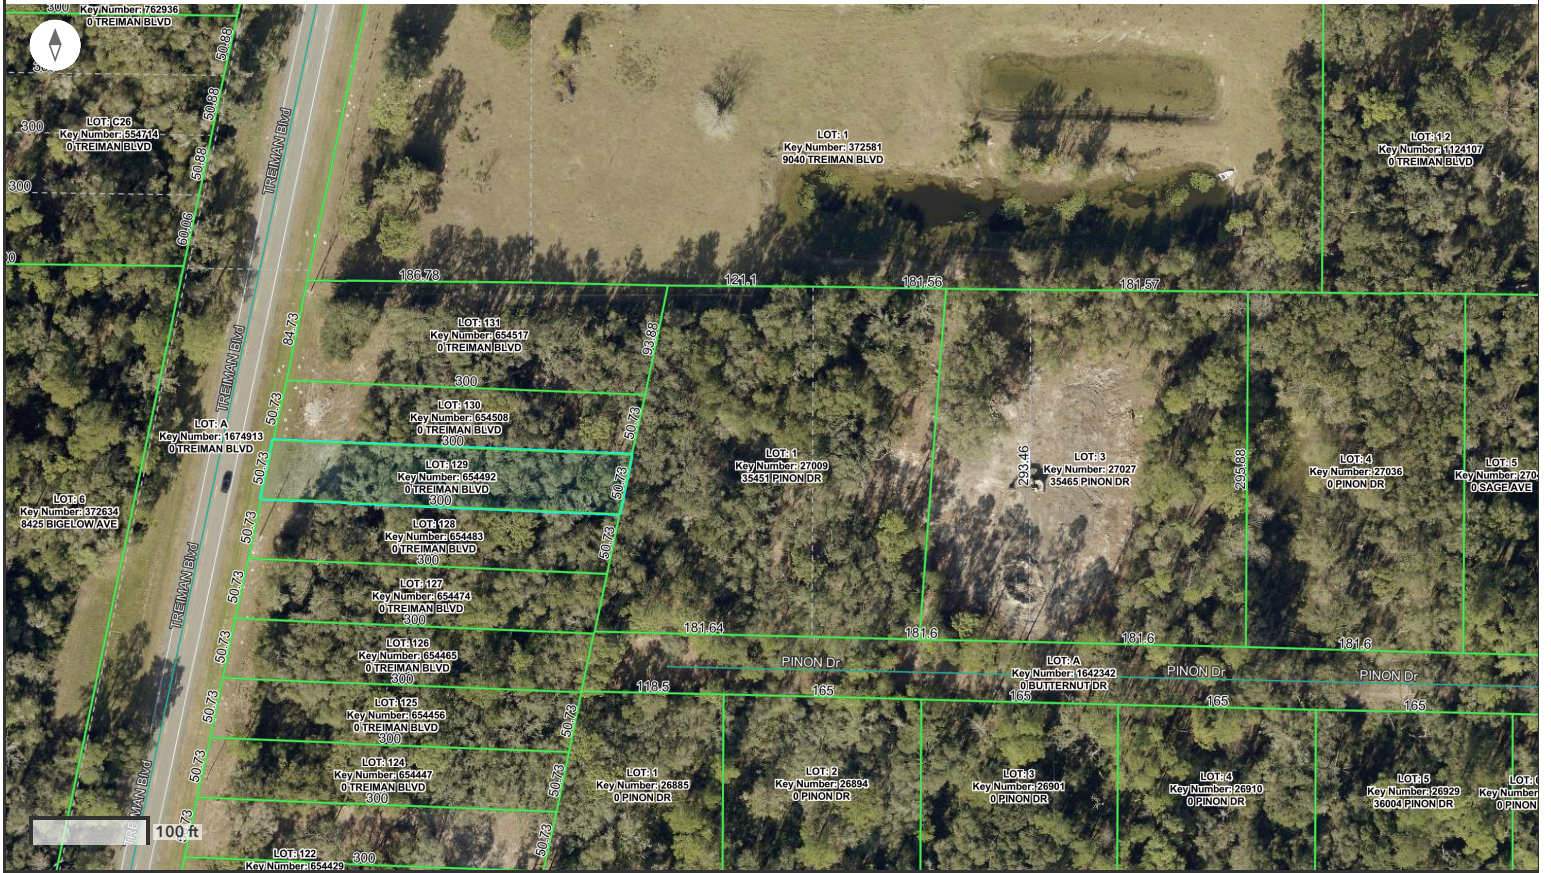

Property Search GIS Map

Morrison A Pryor
 5910 N Dexter Ave
 Tampa FL 33604

Lot 129 Key 654492