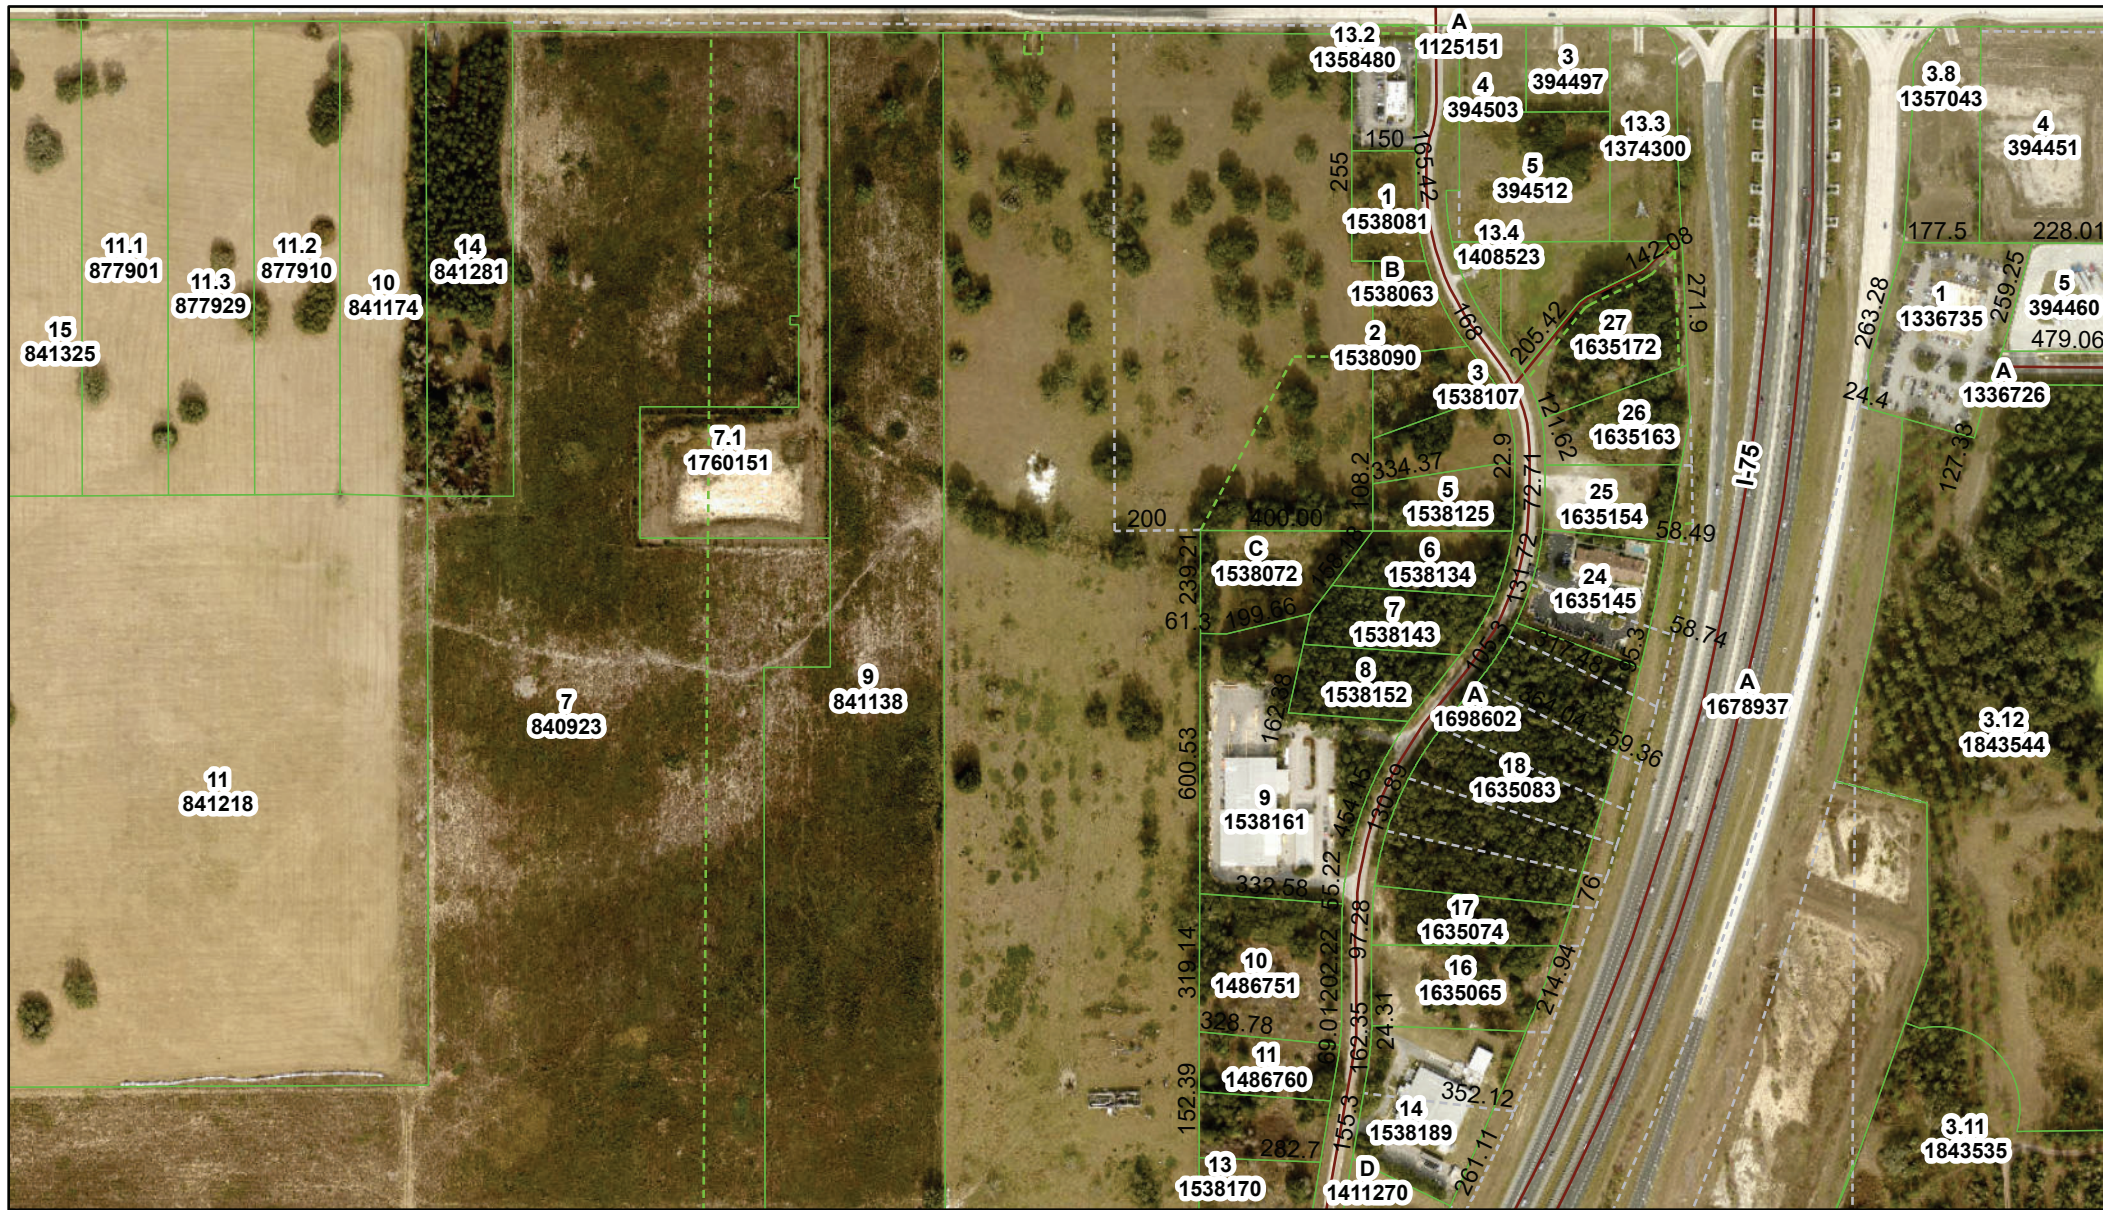

H2540 Aerial Map

1/29/2026, 8:49:18 AM

- Parcels
- Parcels (Labels)
- Parcel Lines (Easement Historic)
- Easement
- Historic
- Streets
- World Imagery
- Low Resolution 15m Imagery

- High Resolution 60cm Imagery
- High Resolution 30cm Imagery
- Citations
- 1.2m Resolution Metadata