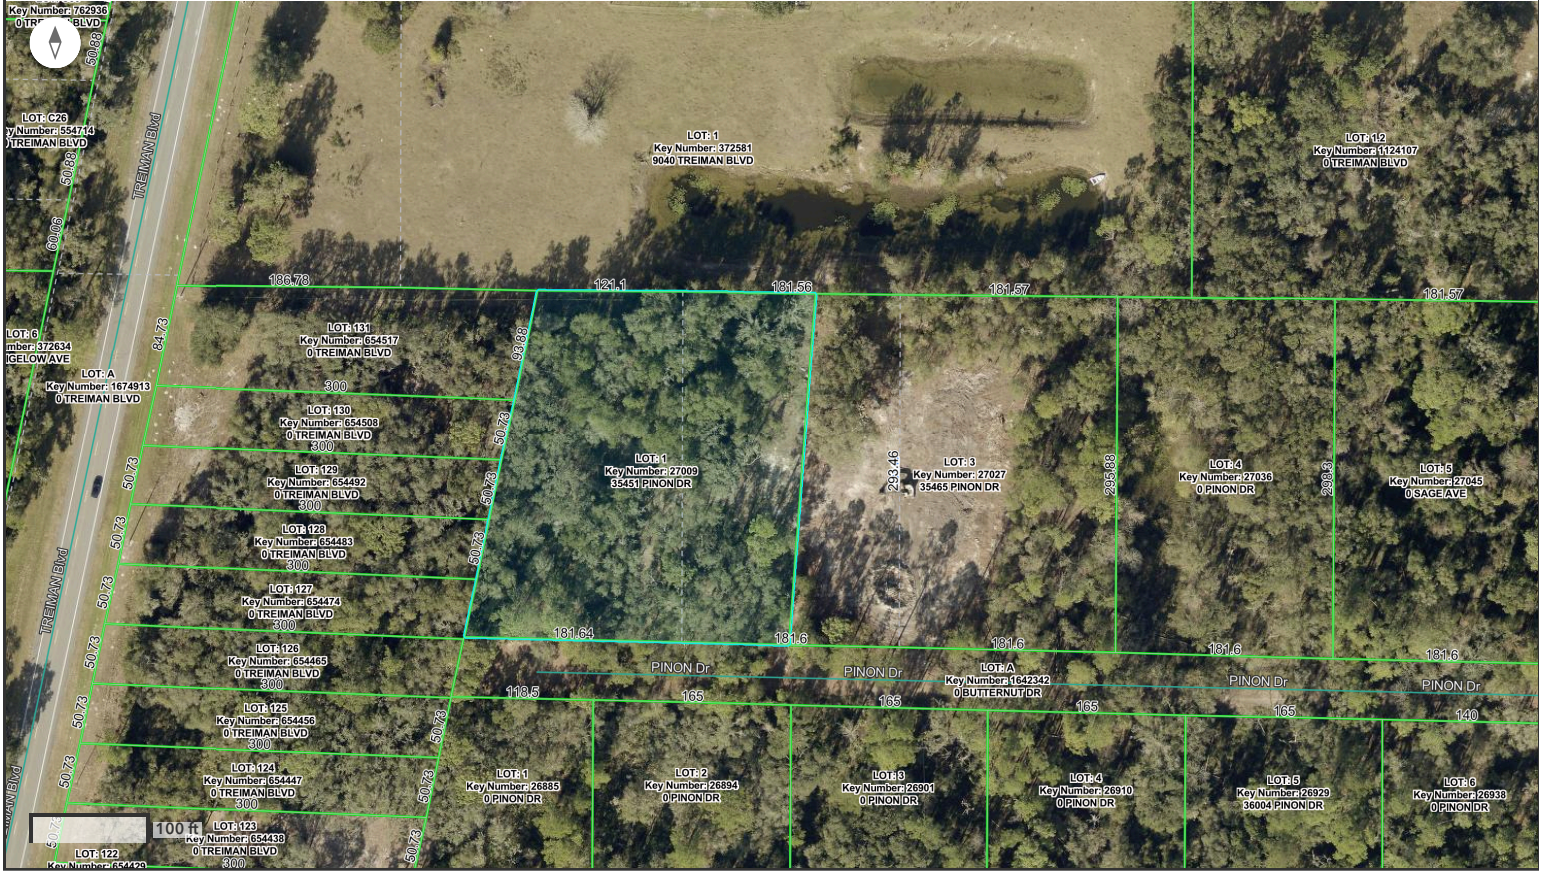

Property Search GIS Map

Francisco and Nadine Archbold
12474 Hilltop Farms Dr.
Dade City FL 33525

Lot 1 Key 27009